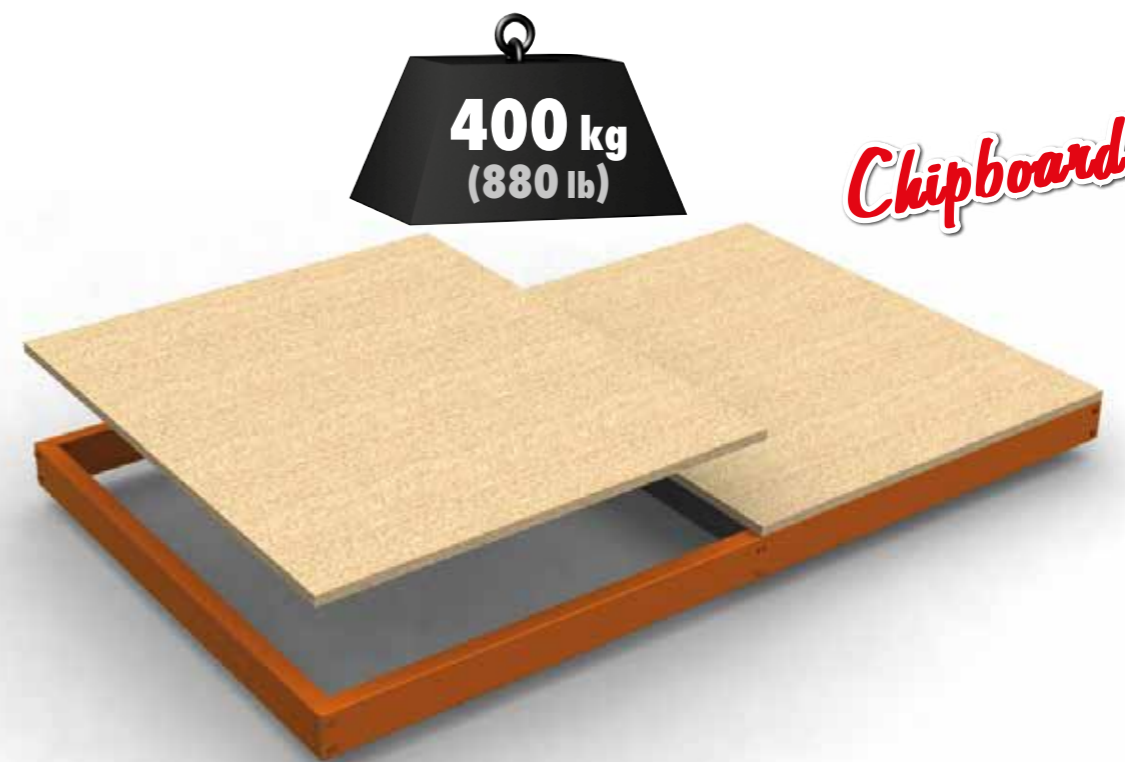

Composition KIT Ecoforte 5 CHIPBOARD	Model	Dim. mm (inch) H x W x D	Load Capacity kg (lb)	Color	EAN Code	€/Unit	Packing mm (inch) H x W x D
	ECOFORTE CHIPBOARD EF-1204-5	2000x1200x450 (78.7"x47.2"x17.7")	400kg (880lb)	● 8435104950067 178,24 € ● 8435104950005 186,17 € ● 8435104977651 186,17 € ● 8425437102752 186,17 € ● 8425437150302 186,17 €	178,24 €	Kg (lb) / Unit 46,69 (102.9) Pack 1/2:1200x450x60(47.2"x17.7"x2.4") Pack 2/2:2000x60x80(78.7"x3.1"x3.1") Units/EU Palet 30	
	ECOFORTE CHIPBOARD EF-1206-5	2000x1200x600 (78.7"x47.2"x23.6")	400kg (880lb)	● 8435104950074 207,25 € ● 8435104950012 215,69 € ● 8435104977668 215,69 € ● 8425437102769 215,69 € ● 8425437150456 215,69 €	207,25 €	Kg (lb) / Unit 55,52 (122.4) Pack 1/2:1200x600x60(47.2"x23.6"x2.4") Pack 2/2:2000x80x80(78.7"x3.1"x3.1") Units/EU Palet 24	
	ECOFORTE CHIPBOARD EF-1207-5	2000x1200x750 (78.7"x47.2"x29.5")	400kg (880lb)	● 8435104991442 247,55 € ● 8435104991459 256,41 € ● 8425437091773 256,41 € ● 8425437102776 256,41 € ● 8425437150609 256,41 €	247,55 €	Kg (lb) / Unit 64,34 (141.9) Pack 1/2:1200x750x60(47.2"x29.5"x2.4") Pack 2/2:2000x80x80(78.7"x3.1"x3.1") Units/EU Palet 18	
	ECOFORTE CHIPBOARD EF-1504-5	2000x1500x450 (78.7"x59.1"x17.7")	400kg (880lb)	● 8435104950081 231,09 € ● 8435104950029 239,07 € ● 8435104977675 239,07 € ● 8425437102783 239,07 € ● 8425437150753 239,07 €	231,09 €	Kg (lb) / Unit 60,65 (133.7) Pack 1/2:760x450x120(29.9"x17.7"x4.7") Pack 2/2:2000x120x80(78.7"x4.7"x3.1") Units/EU Palet 14	
	ECOFORTE CHIPBOARD ST-1506-5	2000x1500x600 (78.7"x59.1"x23.6")	400kg (880lb)	● 8435104950098 246,76 € ● 8435104950036 277,00 € ● 8435104977682 277,00 € ● 8425437102790 277,00 € ● 8425437150906 277,00 €	246,76 €	Kg (lb) / Unit 71,91 (158.5) Pack 1/2:760x600x120(29.9"x23.6"x4.7") Pack 2/2:2000x120x80(78.7"x4.7"x3.1") Units/EU Palet 12	
ECOFORTE CHIPBOARD EF-1507-5	2000x1500x750 (78.7"x59.1"x29.5")	400kg (880lb)	● 8435104991466 321,69 € ● 8435104991473 328,57 € ● 8425437091780 328,57 € ● 8425437102806 328,57 € ● 8425437151057 328,57 €	321,69 €	Kg (lb) / Unit 83,16 (183.3) Pack 1/2:760x750x120(29.9"x29.5"x4.7") Pack 2/2:2000x120x80(78.7"x4.7"x3.1") Units/EU Palet 10		
	ECOFORTE CHIPBOARD EF-1804-5	2000x1800x450 (78.7"x70.9"x17.7")	400kg (880lb)	● 8435104950104 265,05 € ● 8435104950043 273,95 € ● 8435104977699 273,95 € ● 8425437102813 273,95 € ● 8425437151149 273,95 €	265,05 €	Kg (lb) / Unit 70,05 (154.4) Pack 1/2:910x450x120(35.8"x17.7"x4.7") Pack 2/2:2000x120x80(78.7"x4.7"x3.1") Units/EU Palet 12	
	ECOFORTE CHIPBOARD ST-1806-5	2000x1800x600 (78.7"x70.9"x23.6")	400kg (880lb)	● 8435104950111 310,18 € ● 8435104950050 317,33 € ● 8435104977705 317,33 € ● 8425437102820 317,33 € ● 8425437151262 317,33 €	310,18 €	Kg (lb) / Unit 83,09 (183.2) Pack 1/2:910x600x120(35.8"x23.6"x4.7") Pack 2/2:2000x120x80(78.7"x4.7"x3.1") Units/EU Palet 12	
	ECOFORTE CHIPBOARD EF-1807-5	2000x1800x750 (78.7"x70.9"x29.5")	400kg (880lb)	● 8435104991480 369,68 € ● 8435104991497 377,10 € ● 8425437091797 377,10 € ● 8425437102837 377,10 € ● 8425437151361 377,10 €	369,68 €	Kg (lb) / Unit 96,13 (211.9) Pack 1/2:910x750x120(35.8"x29.5"x4.7") Pack 2/2:2000x120x80(78.7"x4.7"x3.1") Units/EU Palet 10