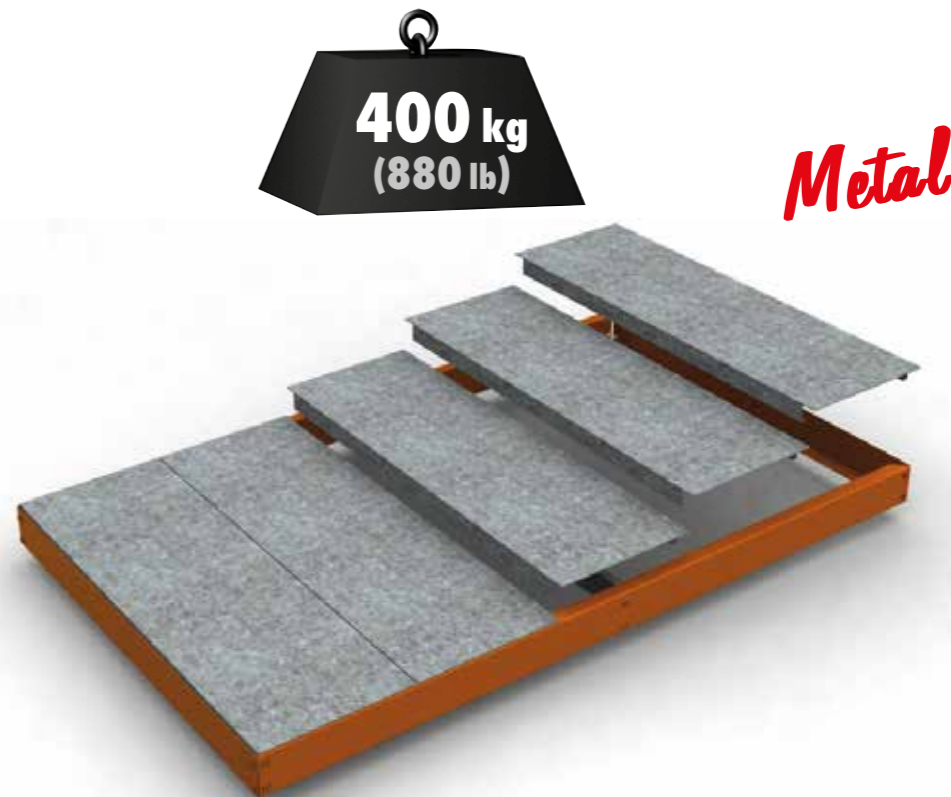

Composition KIT Ecoforte 5 METAL	Model	Dim. mm (inch) H x W x D	Load Capacity kg (lb)	Color	EAN Code	€/Unit	Packing mm (inch) H x W x D
4 x 20 x 2000 mm (78.7") 450/600/ 750x300 mm (17.7"/23.6"/ 29.5"x11.8") 10 x 1200 mm (47.2") 10 x 450/600/750 mm (17.7"-23.6"-29.5")	ECOFORTE METAL EF-1204-5	2000x1200x450 (78.7"x47.2"x17.7")	400kg (880lb)	● 8435104950371 220,53 € ● 8435104950319 229,89 € ● 8435104977774 229,89 € ● 8425437103261 229,89 € ● 8425437150319 229,89 €	Kg (lb) / Unit 47,77 (105.3) Pack 1-2/3:450x300x170(17.7"x11.8"x6.7") Pack 2/3:2000x120x70(78.7"x4.7"x2.7") Units/EU Palet 16		
	ECOFORTE METAL EF-1206-5	2000x1200x600 (78.7"x47.2"x23.6")	400kg (880lb)	● 8435104950388 257,66 € ● 8435104950326 267,76 € ● 8435104977781 267,76 € ● 8425437103278 267,76 € ● 8425437150463 267,76 €	Kg (lb) / Unit 55,74 (122.9) Pack 1-2/3:600x300x170(23.6"x11.8"x6.7") Pack 2/3:2000x120x70(78.7"x4.7"x2.7") Units/EU Palet 16		
	ECOFORTE METAL EF-1207-5	2000x1200x750 (78.7"x47.2"x29.5")	400kg (880lb)	● 8435104991688 295,67 € ● 8435104991695 304,06 € ● 8425437091933 304,06 € ● 8425437103285 304,06 € ● 8425437150616 304,06 €	Kg (lb) / Unit 63,37 (139.7) Pack 1-2/3:750x300x170(29.5"x11.8"x6.7") Pack 2/3:2000x120x70(78.7"x4.7"x2.7") Units/EU Palet 16		
4 x 25 x 2000 mm (78.7") 450/600/ 750x300 mm (17.7"/23.6"/ 29.5"x11.8") 10 x 1500 mm (59.1") 10 x 450/600/750 mm (17.7"-23.6"-29.5") 5 x 450/600/750 mm (17.7"-23.6"-29.5")	ECOFORTE METAL EF-1504-5	2000x1500x450 (78.7"x59.1"x17.7")	400kg (880lb)	● 8435104950395 288,16 € ● 8435104950333 293,27 € ● 8435104977798 293,27 € ● 8425437103292 293,27 € ● 8425437150760 293,27 €	Kg (lb) / Unit 62,01 (136.7) Pack 1-2/3:450x300x140(17.7"x11.8"x5.5") Pack 2/3:2000x120x70(78.7"x4.7"x2.7") Units/EU Palet 12		
	ECOFORTE METAL EF-1506-5	2000x1500x600 (78.7"x59.1"x23.6")	400kg (880lb)	● 8435104950401 336,12 € ● 8435104950340 341,49 € ● 8435104977804 341,49 € ● 8425437103308 341,49 € ● 8425437150913 341,49 €	Kg (lb) / Unit 72,18 (159.1) Pack 1-2/3:600x300x140(23.6"x11.8"x5.5") Pack 2/3:2000x120x70(78.7"x4.7"x2.7") Units/EU Palet 12		
	ECOFORTE METAL EF-1507-5	2000x1500x750 (78.7"x59.1"x29.5")	400kg (880lb)	● 8435104991701 382,12 € ● 8435104991718 387,73 € ● 8425437091940 387,73 € ● 8425437103315 387,73 € ● 8425437151064 387,73 €	Kg (lb) / Unit 81,94 (180.7) Pack 1-2/3:750x300x140(29.5"x11.8"x5.5") Pack 2/3:2000x120x70(78.7"x4.7"x2.7") Units/EU Palet 12		
4 x 30 x 2000 mm (78.7") 450/600/ 750x300 mm (17.7"/23.6"/ 29.5"x11.8") 10 x 1800 mm (70.9") 10 x 450/600/750 mm (17.7"-23.6"-29.5") 5 x 450/600/750 mm (17.7"-23.6"-29.5")	ECOFORTE METAL EF-1804-5	2000x1800x450 (78.7"x70.9"x17.7")	400kg (880lb)	● 8435104950418 333,17 € ● 8435104950357 338,61 € ● 8435104977811 338,61 € ● 8425437103322 338,61 € ● 8425437151156 338,61 €	Kg (lb) / Unit 71,68 (158) Pack 1-2/3:450x300x170(17.7"x11.8"x6.7") Pack 2/3:2000x120x70(78.7"x4.7"x2.7") Units/EU Palet 10		
	ECOFORTE METAL EF-1806-5	2000x1800x600 (78.7"x70.9"x23.6")	400kg (880lb)	● 8435104950425 388,61 € ● 8435104950364 394,25 € ● 8435104977828 394,25 € ● 8425437103339 394,25 € ● 8425437151279 394,25 €	Kg (lb) / Unit 83,42 (183.9) Pack 1-2/3:600x300x170(23.6"x11.8"x6.7") Pack 2/3:2000x120x70(78.7"x4.7"x2.7") Units/EU Palet 10		
	ECOFORTE METAL EF-1807-5	2000x1800x750 (78.7"x70.9"x29.5")	400kg (880lb)	● 8435104991725 441,67 € ● 8435104991732 447,52 € ● 8425437091957 447,52 € ● 8425437103346 447,52 € ● 8425437151378 447,52 €	Kg (lb) / Unit 94,66 (208.7) Pack 1-2/3:750x300x170(29.5"x11.8"x6.7") Pack 2/3:2000x120x70(78.7"x4.7"x2.7") Units/EU Palet 10