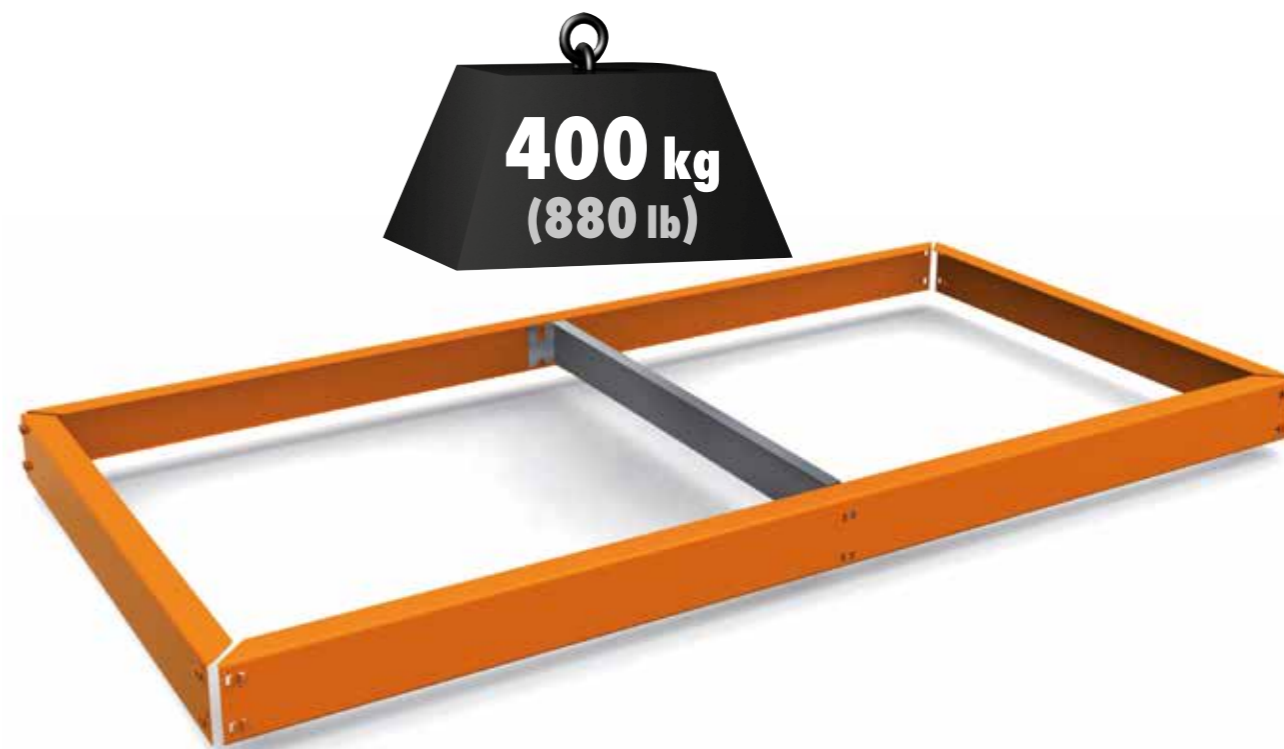

Composition KIT Ecoforte 5 estantes/shelves	Model	Dim. mm (inch) H x W x D	Load Capacity kg (lb)	Color	EAN Code	€/Unit	Packing mm (inch) H x W x D
	ECOFORTE EF-1204-5	2000x1200x450 (98.4"x47.2"x17.7")	400kg (880lb)	● 8435104949825	112,11 €	Kg (lb) / Unit 25,3 (55.8) 2000x100x55 (78.7" x 3.9" x 2.2") Units/EU Palet 40	
				● 8435104977538	121,46 €		
				● 8425437102363	121,46 €		
	ECOFORTE EF-1206-5	2000x1200x600 (98.4"x47.2"x23.6")	400kg (880lb)	● 8435104949832	119,60 €	Kg (lb) / Unit 27 (59.5) 2000x100x55 (78.7" x 3.9" x 2.2") Units/EU Palet 40	
				● 8435104977545	129,70 €		
				● 8425437102370	129,70 €		
	ECOFORTE EF-1207-5	2000x1200x750 (98.4"x47.2"x29.5")	400kg (880lb)	● 8435104991206	127,08 €	Kg (lb) / Unit 28,7 (63.3) 2000x100x55 (78.7" x 3.9" x 2.2") Units/EU Palet 40	
				● 8425437091681	137,93 €		
				● 8425437102387	137,93 €		
	ECOFORTE EF-1504-5	2000x1500x450 (98.4"x59.1"x17.7")	400kg (880lb)	● 8435104949849	151,69 €	Kg (lb) / Unit 33,92 (74.8) 2000x100x55 (78.7" x 3.9" x 2.2") Units/EU Palet 30	
				● 8435104977552	159,55 €		
				● 8425437102394	159,55 €		
	ECOFORTE EF-1506-5	2000x1500x600 (98.4"x59.1"x23.6")	400kg (880lb)	● 8435104949856	160,71 €	Kg (lb) / Unit 36,27 (80.0) 2000x100x55 (78.7" x 3.9" x 2.2") Units/EU Palet 30	
				● 8435104977569	170,81 €		
				● 8425437102400	170,81 €		
	ECOFORTE EF-1507-5	2000x1500x750 (98.4"x59.1"x29.5")	400kg (880lb)	● 8425437150876	170,81 €	Kg (lb) / Unit 38,61 (85.1) 2000x100x55 (78.7" x 3.9" x 2.2") Units/EU Palet 18	
				● 8435104949795	170,81 €		
				● 8435104991220	171,14 €		
	ECOFORTE EF-1804-5	2000x1800x450 (98.4"x70.9"x17.7")	400kg (880lb)	● 8425437102417	182,06 €	Kg (lb) / Unit 42,67 (94.1) 2000x100x55 (78.7" x 3.9" x 2.2") Units/EU Palet 30	
				● 8425437151026	182,06 €		
				● 8435104991237	182,06 €		
	ECOFORTE EF-1806-5	2000x1800x600 (98.4"x70.9"x23.6")	400kg (880lb)	● 8435104949863	169,77 €	Kg (lb) / Unit 37,98 (83.7) 2000x100x55 (78.7" x 3.9" x 2.2") Units/EU Palet 30	
				● 8435104977576	178,46 €		
				● 8425437102424	178,46 €		
	ECOFORTE EF-1807-5	2000x1800x750 (98.4"x70.9"x29.5")	400kg (880lb)	● 8425437151132	178,46 €	Kg (lb) / Unit 40,32 (88.9) 2000x100x55 (78.7" x 3.9" x 2.2") Units/EU Palet 30	
				● 8435104949801	178,46 €		
				● 8435104949870	180,25 €		
	ECOFORTE EF-1806-5	2000x1800x600 (98.4"x70.9"x23.6")	400kg (880lb)	● 8435104977583	189,73 €	Kg (lb) / Unit 42,67 (94.1) 2000x100x55 (78.7" x 3.9" x 2.2") Units/EU Palet 30	
				● 8425437102431	189,73 €		
				● 8425437151255	189,73 €		
	ECOFORTE EF-1807-5	2000x1800x750 (98.4"x70.9"x29.5")	400kg (880lb)	● 8435104949818	189,73 €	Kg (lb) / Unit 42,67 (94.1) 2000x100x55 (78.7" x 3.9" x 2.2") Units/EU Palet 30	
				● 8435104991244	190,75 €		
				● 8425437091704	200,99 €		
	ECOFORTE EF-1806-5	2000x1800x600 (98.4"x70.9"x23.6")	400kg (880lb)	● 8425437102448	200,99 €	Kg (lb) / Unit 42,67 (94.1) 2000x100x55 (78.7" x 3.9" x 2.2") Units/EU Palet 30	
				● 8425437151354	200,99 €		
				● 8435104991251	200,99 €