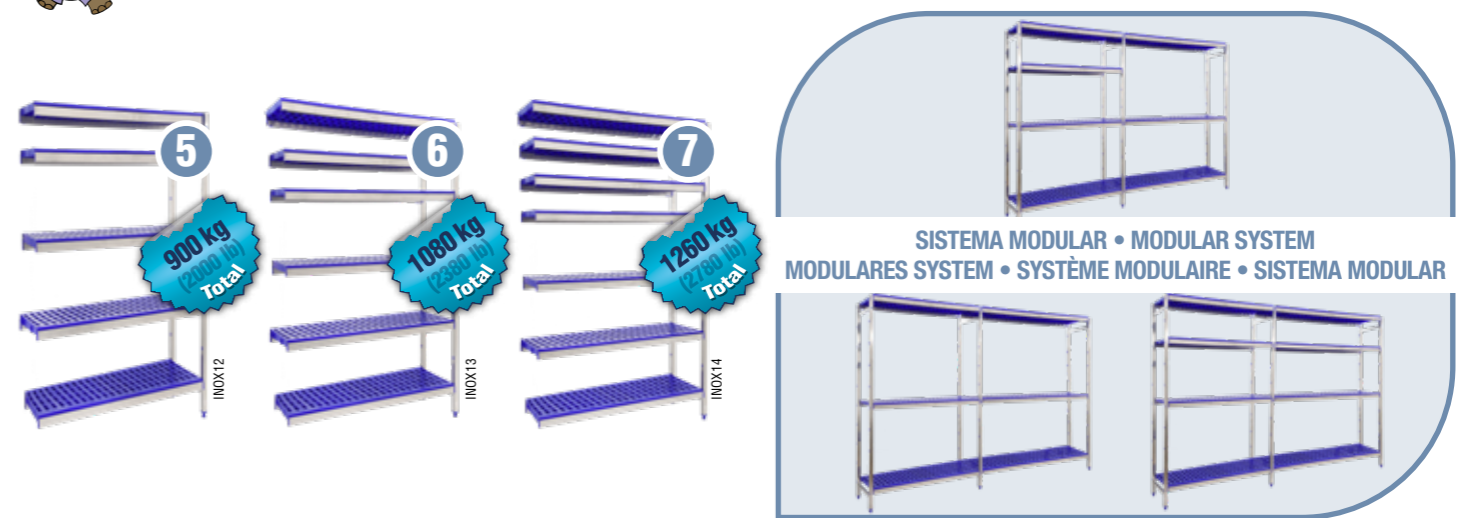

Composition Simoninox ADITONAL PP	Model	H x W x D mm (inch)	Load Capacity kg (lb)	Color	EAN Code	€/Unit	Kg/Unit (lb/Unit)
1600/2000x400/500 (78.7"/35.4"x15.8"/19.7") 6/9/12 x 6 x 400 x 400/500 mm (15.8" x 15.8"/19.7") 800/1200/1600 mm (31.5"/47.2"/62.9")	SIMONINOX ADITONAL 3PP	1600x860x400	1600x860x400 (63.0"x33.9"x15.8")	180 kg (400 lb)	8425437075339	520,96 €	15,05 (33.2)
		2000x860x400	2000x860x400 (78.7"x33.9"x15.8")	180 kg (400 lb)	8425437075575	529,37 €	15,45 (34.1)
		1600x860x500	1600x860x500 (63.0"x33.9"x19.7")	180 kg (400 lb)	8425437075346	544,29 €	17,60 (38.8)
		2000x860x500	2000x860x500 (78.7"x33.9"x19.7")	180 kg (400 lb)	8425437075582	555,52 €	18,00 (39.7)
		1600x1260x400	1600x1260x400 (63.0"x49.6"x15.8")	180 kg (400 lb)	8425437075353	604,06 €	19,55 (43.1)
		2000x1260x400	2000x1260x400 (78.7"x49.6"x15.8")	180 kg (400 lb)	8425437075599	612,48 €	19,95 (44)
		1600x1260x500	1600x1260x500 (63.0"x49.6"x19.7")	180 kg (400 lb)	8425437075360	633,55 €	23,30 (51.4)
		2000x1260x500	2000x1260x500 (78.7"x49.6"x19.7")	180 kg (400 lb)	8425437075605	644,77 €	23,70 (52.3)
		1600x1660x400	1600x1660x400 (63.0"x65.4"x15.8")	180 kg (400 lb)	8425437075377	816,84 €	24,05 (53)
		2000x1660x400	2000x1660x400 (78.7"x65.4"x15.8")	180 kg (400 lb)	8425437075612	825,26 €	24,45 (53.9)
		1600x1660x500	1600x1660x500 (63.0"x65.4"x19.7")	180 kg (400 lb)	8425437075384	846,21 €	29,00 (63.9)
		2000x1660x500	2000x1660x500 (63.0"x65.4"x19.7")	180 kg (400 lb)	8425437075629	857,43 €	29,40 (64.8)
1600/2000x400/500 (78.7"/35.4"x15.8"/19.7") 8/12/16 x 8 x 400 x 400/500 mm (15.8" x 15.8"/19.7") 800/1200/1600 mm (31.5"/47.2"/62.9")	SIMONINOX ADITONAL 4PP	1600x860x400	1600x860x400 (63.0"x33.9"x15.8")	180 kg (400 lb)	8425437075391	619,82 €	18,45 (40.7)
		2000x860x400	2000x860x400 (78.7"x33.9"x15.8")	180 kg (400 lb)	8425437075636	628,23 €	18,85 (41.6)
		1600x860x500	1600x860x500 (63.0"x33.9"x19.7")	180 kg (400 lb)	8425437075407	640,20 €	21,80 (48.1)
		2000x860x500	2000x860x500 (78.7"x33.9"x19.7")	180 kg (400 lb)	8425437075643	658,42 €	22,20 (48.9)
		1600x1260x400	1600x1260x400 (63.0"x49.6"x15.8")	180 kg (400 lb)	8425437075414	730,63 €	24,45 (53.9)
		2000x1260x400	2000x1260x400 (78.7"x49.6"x15.8")	180 kg (400 lb)	8425437075650	739,04 €	24,85 (54.8)
		1600x1260x500	1600x1260x500 (63.0"x49.6"x19.7")	180 kg (400 lb)	8425437075421	766,20 €	29,40 (64.8)
		2000x1260x500	2000x1260x500 (78.7"x49.6"x19.7")	180 kg (400 lb)	8425437075667	777,42 €	29,80 (65.7)
		1600x1660x400	1600x1660x400 (63.0"x65.4"x15.8")	180 kg (400 lb)	8425437075438	1.014,33 €	30,45 (67.1)
		2000x1660x400	2000x1660x400 (78.7"x65.4"x15.8")	180 kg (400 lb)	8425437075674	1.022,75 €	30,85 (68)
		1600x1660x500	1600x1660x500 (63.0"x65.4"x19.7")	180 kg (400 lb)	8425437075445	1.049,74 €	37,00 (81.6)
		2000x1660x500	2000x1660x500 (63.0"x65.4"x19.7")	180 kg (400 lb)	8425437075681	1.060,97 €	37,40 (82.5)