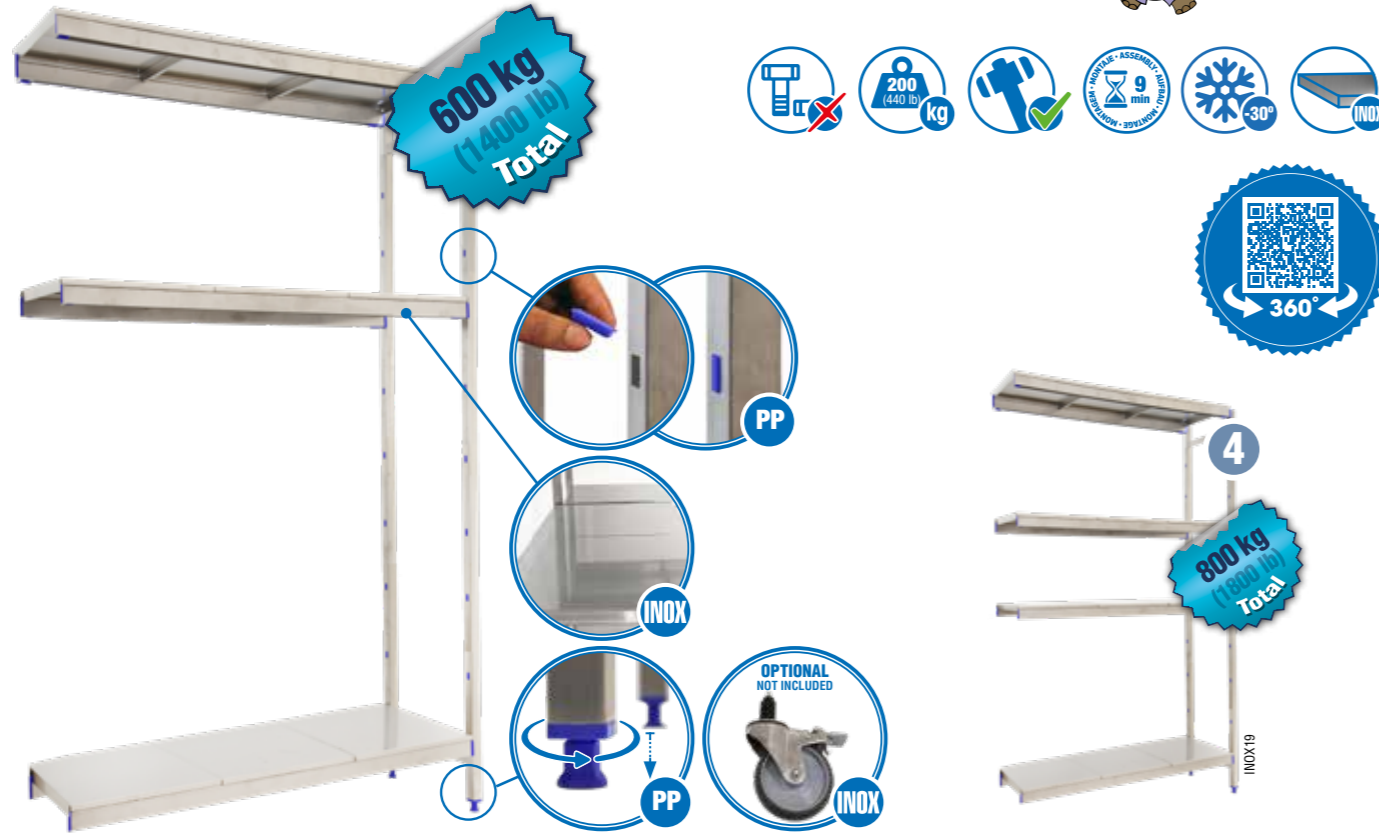

Composition Simoninox ADITIONAL SS	Model	H x W x D mm (inch)	Load Capacity kg (lb)	Color	EAN Code	€/Unit	Kg/Unit (lb/Unit)
3 1 x 1600/2000x400/500 (78.7"/35.4"x15.8"/19.7") 12 x 400 x 400/500 mm (15.8" x 15.8"/19.7") 6 x 800/1200/1600 mm (31.5"/47.2"/62.9")	1600x860x400	1600x860x400 (63.0"x33.9"x15.8")	200 kg (440 lb)	Zinc	8425437074011	643,54 €	20,45 (45.1)
	2000x860x400	2000x860x400 (78.7"x33.9"x15.8")	200 kg (440 lb)	Zinc	8425437074257	651,86 €	20,85 (46.0)
	1600x860x500	1600x860x500 (63.0"x33.9"x19.7")	200 kg (440 lb)	Zinc	8425437074028	705,00 €	22,40 (49.4)
	2000x860x500	2000x860x500 (78.7"x33.9"x19.7")	200 kg (440 lb)	Zinc	8425437074264	716,23 €	22,80 (50.3)
	1600x1260x400	1600x1260x400 (63.0"x49.6"x15.8")	200 kg (440 lb)	Zinc	8425437074035	790,05 €	27,65 (61.0)
	2000x1260x400	2000x1260x400 (78.7"x49.6"x15.8")	200 kg (440 lb)	Zinc	8425437074271	798,37 €	28,05 (61.8)
	1600x1260x500	1600x1260x500 (63.0"x49.6"x19.7")	200 kg (440 lb)	Zinc	8425437074042	874,59 €	30,50 (67.2)
	2000x1260x500	2000x1260x500 (78.7"x49.6"x19.7")	200 kg (440 lb)	Zinc	8425437074288	885,81 €	30,90 (68.1)
	1600x1660x400	1600x1660x400 (63.0"x65.4"x15.8")	200 kg (440 lb)	Zinc	8425437074059	1.065,09 €	34,85 (76.8)
	2000x1660x400	2000x1660x400 (78.7"x65.4"x15.8")	200 kg (440 lb)	Zinc	8425437074295	1.073,41 €	35,25 (77.7)
1600x1660x500	1600x1660x500 (63.0"x65.4"x19.7")	200 kg (440 lb)	Zinc	8425437074066	1.174,15 €	38,60 (85.1)	
2000x1660x500	2000x1660x500 (63.0"x65.4"x19.7")	200 kg (440 lb)	Zinc	8425437074301	1.185,38 €	39,00 (86)	
4 1 x 1600/2000x400/500 (78.7"/35.4"x15.8"/19.7") 16 x 400 x 400/500 mm (15.8" x 15.8"/19.7") 8 x 800/1200/1600 mm (31.5"/47.2"/62.9")	1600x860x400	1600x860x400 (63.0"x33.9"x15.8")	200 kg (440 lb)	Zinc	8425437074073	784,05 €	25,65 (56.6)
	2000x860x400	2000x860x400 (78.7"x33.9"x15.8")	200 kg (440 lb)	Zinc	8425437074318	792,38 €	26,05 (57.4)
	1600x860x500	1600x860x500 (63.0"x33.9"x19.7")	200 kg (440 lb)	Zinc	8425437074080	861,47 €	28,20 (62.2)
	2000x860x500	2000x860x500 (78.7"x33.9"x19.7")	200 kg (440 lb)	Zinc	8425437074325	872,70 €	28,60 (63.1)
	1600x1260x400	1600x1260x400 (63.0"x49.6"x15.8")	200 kg (440 lb)	Zinc	8425437074097	979,40 €	35,25 (77.7)
	2000x1260x400	2000x1260x400 (78.7"x49.6"x15.8")	200 kg (440 lb)	Zinc	8425437074332	987,73 €	35,65 (78.6)
	1600x1260x500	1600x1260x500 (63.0"x49.6"x19.7")	200 kg (440 lb)	Zinc	8425437074103	1.087,59 €	35,40 (78.0)
	2000x1260x500	2000x1260x500 (78.7"x49.6"x19.7")	200 kg (440 lb)	Zinc	8425437074349	1.098,81 €	39,40 (86.9)
	1600x1660x400	1600x1660x400 (63.0"x65.4"x15.8")	200 kg (440 lb)	Zinc	8425437074110	1.346,13 €	44,85 (98.9)
	2000x1660x400	2000x1660x400 (78.7"x65.4"x15.8")	200 kg (440 lb)	Zinc	8425437074356	1.354,45 €	45,25 (99.8)
1600x1660x500	1600x1660x500 (63.0"x65.4"x19.7")	200 kg (440 lb)	Zinc	8425437074127	1.487,00 €	49,80 (109.8)	
2000x1660x500	2000x1660x500 (63.0"x65.4"x19.7")	200 kg (440 lb)	Zinc	8425437074363	1.498,23 €	50,20 (110.7)