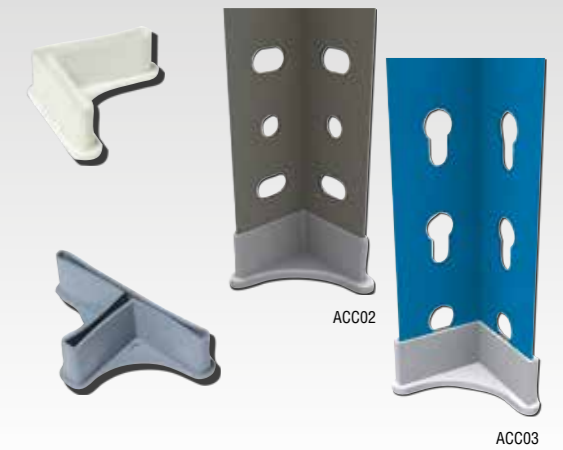

Pies de plástico/Plastic feet/Kunststofffuß/Pieds en plastique

Description	EAN Code	EAN Code	€/Unit	Unit Pack.
Bolsa/Bag 4 Pies/Feet P/35 (A)	8425437039942	8425437040092	2,21 €	12
Bolsa/Bag 4 Pies/Feet P/40 (B)	8425437039997	8425437040146	2,41 €	12
Bolsa/Bag 4 Pies/Feet P/50	8435104986325	----	2,81 €	12
Bolsa/Bag 48 Pies/Feet P/50	8435104914489	----	19,48 €	3
Bolsa/Bag 48 Pies/Feet Dobles/Doubles P/40*	8425437041198	----	34,60 €	3
Caja/Box 48 Pies/Feet P/35	8425437039973	8425437040122	12,65 €	3
Caja/Box 100 Pies/Feet P/35	8425437039980	8425437040139	24,01 €	3
Caja/Box 48 Pies/Feet P/40 (C)	8425437041204	8425437040177	13,90 €	3
Caja/Box 100 Pies/Feet P/40 (D)	8425437040030	8425437040184	25,14 €	3
Caja/Box 48 Pies/Feet Dobles/Doubles P/35*	8425437041181	----	32,27 €	3
Saco/Bag 1500 Pies/Feet P/35	8425437041280	8425437040306	259,60 €	1
Saco/Bag 1500 Pies/Feet P/40 (E)	8425437040290	8425437042058	302,94 €	1
Saco/Bag 1000 Pies/Feet P/50	8435104914496	----	391,12 €	1

* Incompatible pletina de unión / Incompatible Union plate / Inkompatible Verbindungsplatte / Plaquette d'union Incompatibilité