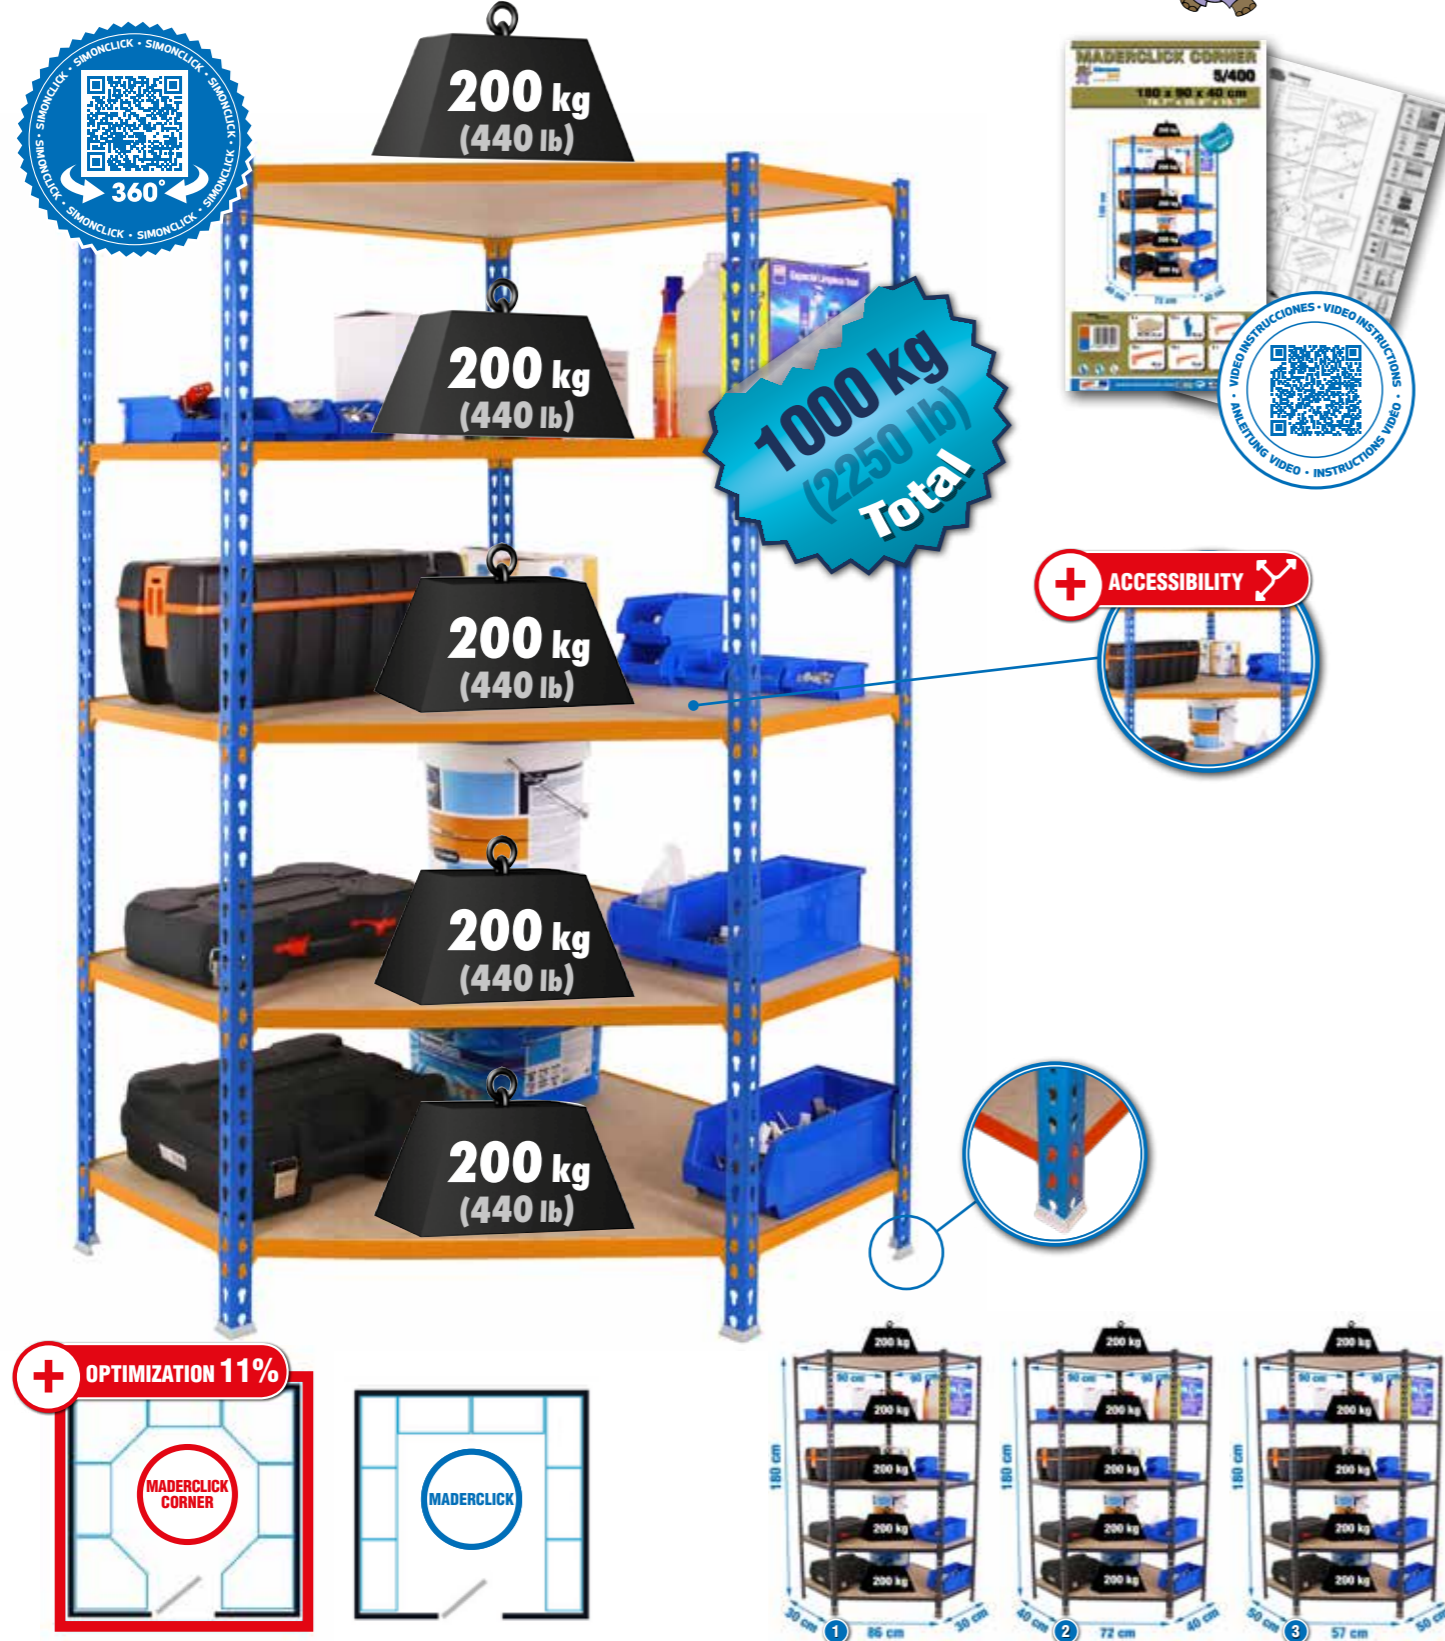

MADERCLICK CORNER 5

MODEL	H x W x D mm (inch)	Load Capacity kg (lb)	BLUE ORAN.-WOOD	ANTHRA.-WOOD	€/Unit	ZINC-WOOD	€/Unit	Kg/Unit (lb/Unit)	Palet AMERICANO Trailer 20' y 40'
KIT MADERCLICK CORNER 5/300 ①	1800x900x300 (70.9"x35.4"x11.8")	200 kg (440 lb)	8425437135187	8425437135194	203,91 €	8425437135200	200,96 €	48,43 (106.8)	12 480 240 384
KIT MADERCLICK CORNER 5/400 ②	1800x900x400 (70.9"x35.4"x15.8")	200 kg (440 lb)	8425437135217	8425437135224	204,68 €	8425437135231	201,64 €	48,58 (107.1)	12 480 240 384
KIT MADERCLICK CORNER 5/500 ③	1800x900x500 (70.9"x35.4"x19.7")	200 kg (440 lb)	8425437135248	8425437135255	207,97 €	8425437135262	202,41 €	48,76 (107.5)	12 480 240 384

MADERCLICK CORNER 5 + 1 MADER 5

MODEL	H x W x D mm (inch)	Load Capacity kg (lb)	BLUE ORAN.-WOOD	ANTHRA.-WOOD	€/Unit	ZINC-WOOD	€/Unit	Kg/Unit (lb/Unit)	Palet AMERICANO Trailer 20' y 40'
PACK MADERCLICK CORNER 5/300 +1 MADER 5/300	1800x1800x300 (70.9"x70.9"x11.8")	200 kg (440 lb)	8425437135279	8425437135286	292,29 €	8425437135293	286,27 €	71,08 (156.7)	6 165 55 125
PACK MADERCLICK CORNER 5/400 +1 MADER 5/400	1800x1800x400 (70.9"x70.9"x15.8")	200 kg (440 lb)	8425437135309	8425437135316	294,71 €	8425437135323	288,41 €	75,14 (165.7)	6 165 55 125
PACK MADERCLICK CORNER 5/500 +1 MADER 5/500	1800x1800x500 (70.9"x70.9"x19.7")	200 kg (440 lb)	8425437135330	8425437135347	303,14 €	8425437135354	290,63 €	79,20 (174.6)	4 132 44 100