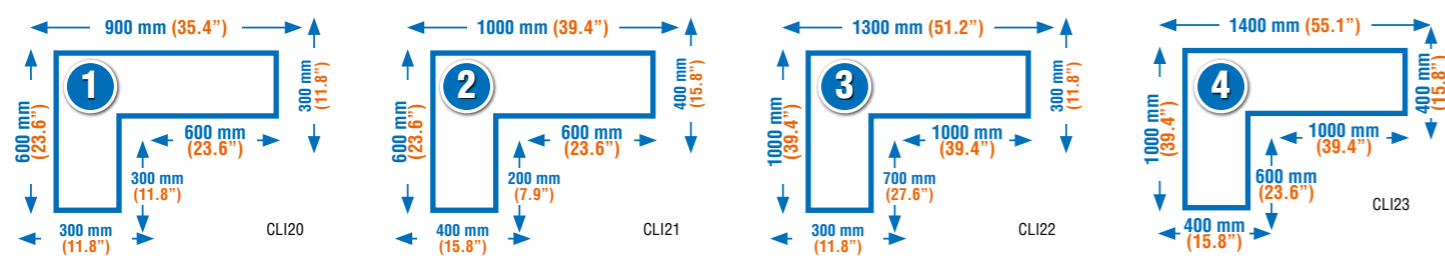

SIMONCORNER

MODEL	H x W x D mm (inch)	Load Capacity kg (lb)	BLUE-WHITE	€/Unit	EAN ZINC.	€/Unit	Kg/Unit (lb/Unit)	EU Palet Trailer Container 20' y 40'
1 KIT SIMONCORNER 1800x900x300	1800x900x300 (70.9"x35.4"x11.8")	80 kg (180 lb)	8435104973103	173,61 €	8435104973110	162,13 €	31,80 (70.1)	14 462 154 350
2 KIT SIMONCORNER 1800x1000x400	1800x1000x400 (70.9"x39.4"x15.8")	80 kg (180 lb)	8435104973080	195,93 €	8435104973097	182,42 €	35,95 (79.3)	12 648 264 528
3 KIT SIMONCORNER 2000x1300x300	2000x1300x300 (78.7"x51.2"x11.8")	80 kg (180 lb)	8435104973066	241,07 €	8435104973073	225,84 €	44,57 (98.3)	14 462 154 350
4 KIT SIMONCORNER 2000x1400x400	2000x1400x400 (78.7"x55.1"x15.8")	80 kg (180 lb)	8435104944721	274,29 €	8435104944738	254,15 €	50,71 (111.8)	12 456 264 372