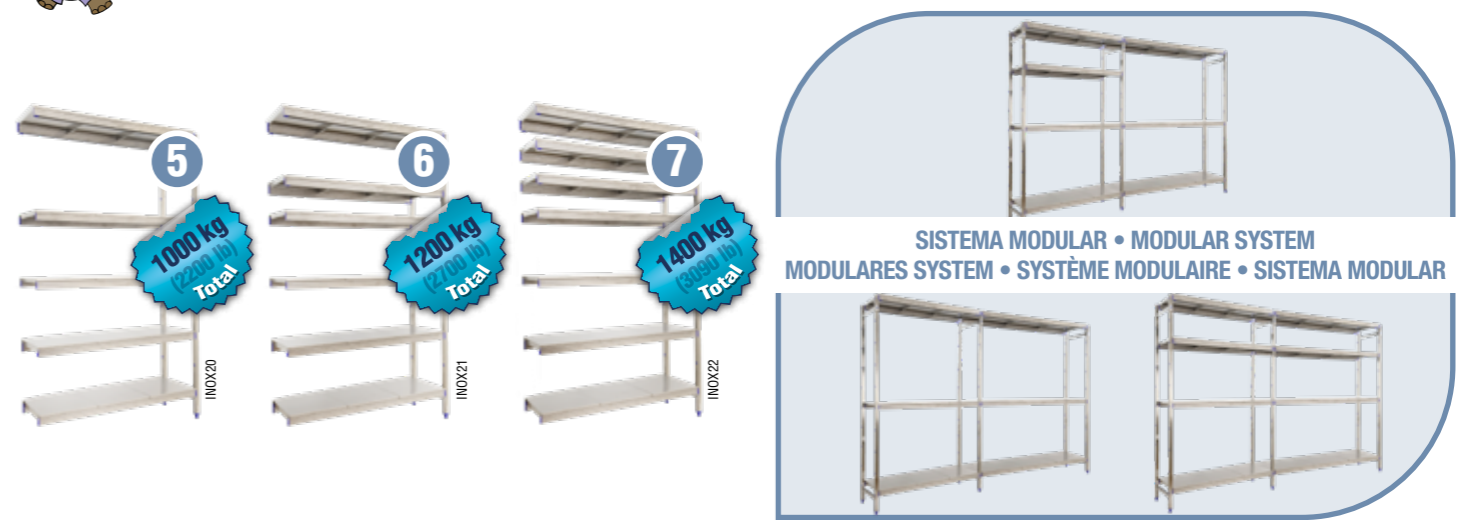

Composition Simoninox ADITIONAL SS	Model	H x W x D mm (inch)	Load Capacity kg (lb)	Color	EAN Code	€/Unit	Kg/Unit (lb/Unit)
3 1 x 1600/2000x400/500 (78.7"/35.4"x15.8"/19.7") 12 x 400 x 400/500 mm (15.8" x 15.8"/19.7") 6 x 800/1200/1600 mm (31.5"/47.2"/62.9")	1600x860x400	1600x860x400 (63.0"x33.9"x15.8")	200 kg (440 lb)	Zinc	8425437074011	643,54 €	20,45 (45.1)
	2000x860x400	2000x860x400 (78.7"x33.9"x15.8")	200 kg (440 lb)	Zinc	8425437074257	651,86 €	20,85 (46.0)
	1600x860x500	1600x860x500 (63.0"x33.9"x19.7")	200 kg (440 lb)	Zinc	8425437074028	705,00 €	22,40 (49.4)
	2000x860x500	2000x860x500 (78.7"x33.9"x19.7")	200 kg (440 lb)	Zinc	8425437074264	716,23 €	22,80 (50.3)
	1600x1260x400	1600x1260x400 (63.0"x49.6"x15.8")	200 kg (440 lb)	Zinc	8425437074035	790,05 €	27,65 (61.0)
	2000x1260x400	2000x1260x400 (78.7"x49.6"x15.8")	200 kg (440 lb)	Zinc	8425437074271	798,37 €	28,05 (61.8)
	1600x1260x500	1600x1260x500 (63.0"x49.6"x19.7")	200 kg (440 lb)	Zinc	8425437074042	874,59 €	30,50 (67.2)
	2000x1260x500	2000x1260x500 (78.7"x49.6"x19.7")	200 kg (440 lb)	Zinc	8425437074288	885,81 €	30,90 (68.1)
	1600x1660x400	1600x1660x400 (63.0"x65.4"x15.8")	200 kg (440 lb)	Zinc	8425437074059	1.065,09 €	34,85 (76.8)
	2000x1660x400	2000x1660x400 (78.7"x65.4"x15.8")	200 kg (440 lb)	Zinc	8425437074295	1.073,41 €	35,25 (77.7)
1600x1660x500	1600x1660x500 (63.0"x65.4"x19.7")	200 kg (440 lb)	Zinc	8425437074066	1.174,15 €	38,60 (85.1)	
2000x1660x500	2000x1660x500 (63.0"x65.4"x19.7")	200 kg (440 lb)	Zinc	8425437074301	1.185,38 €	39,00 (86)	
4 1 x 1600/2000x400/500 (78.7"/35.4"x15.8"/19.7") 16 x 400 x 400/500 mm (15.8" x 15.8"/19.7") 8 x 800/1200/1600 mm (31.5"/47.2"/62.9")	1600x860x400	1600x860x400 (63.0"x33.9"x15.8")	200 kg (440 lb)	Zinc	8425437074073	784,05 €	25,65 (56.6)
	2000x860x400	2000x860x400 (78.7"x33.9"x15.8")	200 kg (440 lb)	Zinc	8425437074318	792,38 €	26,05 (57.4)
	1600x860x500	1600x860x500 (63.0"x33.9"x19.7")	200 kg (440 lb)	Zinc	8425437074080	861,47 €	28,20 (62.2)
	2000x860x500	2000x860x500 (78.7"x33.9"x19.7")	200 kg (440 lb)	Zinc	8425437074325	872,70 €	28,60 (63.1)
	1600x1260x400	1600x1260x400 (63.0"x49.6"x15.8")	200 kg (440 lb)	Zinc	8425437074097	979,40 €	35,25 (77.7)
	2000x1260x400	2000x1260x400 (78.7"x49.6"x15.8")	200 kg (440 lb)	Zinc	8425437074332	987,73 €	35,65 (78.6)
	1600x1260x500	1600x1260x500 (63.0"x49.6"x19.7")	200 kg (440 lb)	Zinc	8425437074103	1.087,59 €	35,40 (78.0)
	2000x1260x500	2000x1260x500 (78.7"x49.6"x19.7")	200 kg (440 lb)	Zinc	8425437074349	1.098,81 €	39,40 (86.9)
	1600x1660x400	1600x1660x400 (63.0"x65.4"x15.8")	200 kg (440 lb)	Zinc	8425437074110	1.346,13 €	44,85 (98.9)
	2000x1660x400	2000x1660x400 (78.7"x65.4"x15.8")	200 kg (440 lb)	Zinc	8425437074356	1.354,45 €	45,25 (99.8)
1600x1660x500	1600x1660x500 (63.0"x65.4"x19.7")	200 kg (440 lb)	Zinc	8425437074127	1.487,00 €	49,80 (109.8)	
2000x1660x500	2000x1660x500 (63.0"x65.4"x19.7")	200 kg (440 lb)	Zinc	8425437074363	1.498,23 €	50,20 (110.7)