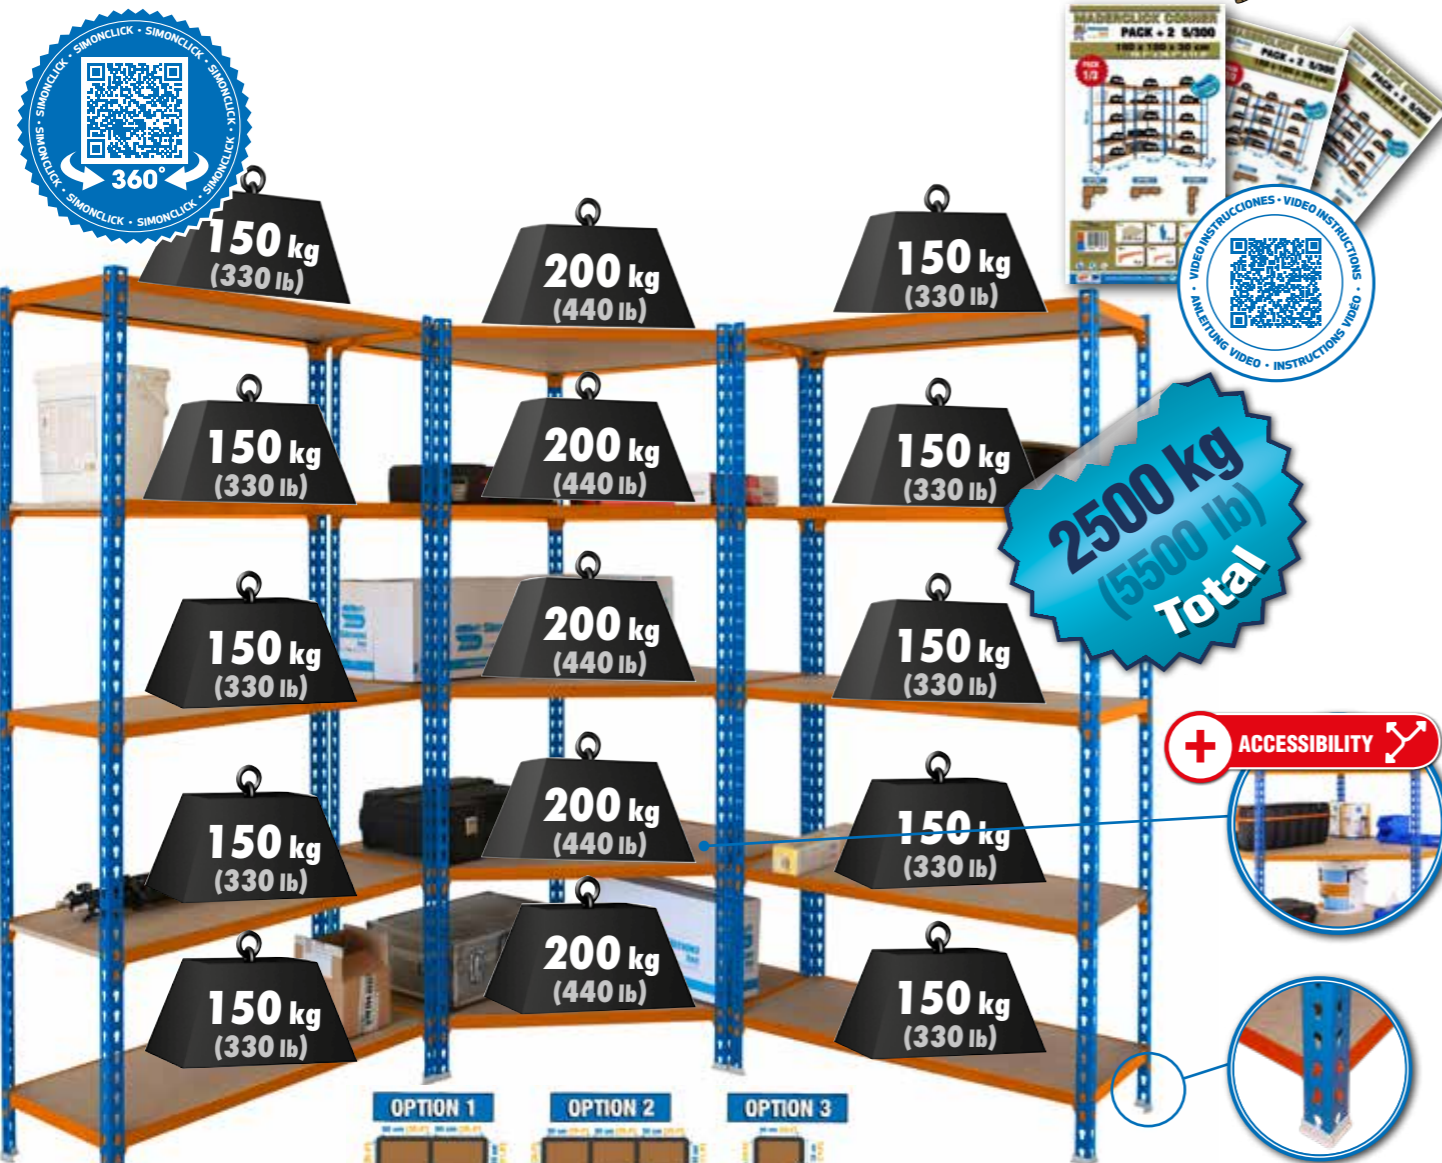

MADERCLICK CORNER 5 + 2 MADER 5

MODEL	H x W x D mm (inch)	Load Capacity kg (lb)	BLUE ORAN.-WOOD	ANTHRA.-WOOD	€/Unit	ZINC-WOOD	€/Unit	Kg/Unit (lb/Unit)	Palet AMERICANO Unit Trailer Container 20' y 40'
PACK MADERCLICK CORNER 5/300 +2 MADER 5/300	1800x1800x300 (70.9"x70.9"x11.8")	200 kg (440 lb)	8425437135361	8425437135378	380,69 €	8425437135385	371,59 €	93,74 (206.7)	6 165 55 125
PACK MADERCLICK CORNER 5/400 +2 MADER 5/400	1800x1800x400 (70.9"x70.9"x15.8")	200 kg (440 lb)	8425437135392	8425437135408	384,73 €	8425437135415	375,19 €	100,20 (220.9)	4 132 44 100
PACK MADERCLICK CORNER 5/500 +2 MADER 5/500	1800x1800x500 (70.9"x70.9"x19.7")	200 kg (440 lb)	8425437135422	8425437135439	388,86 €	8425437135446	378,85 €	109,65 (241.7)	3 99 33 75