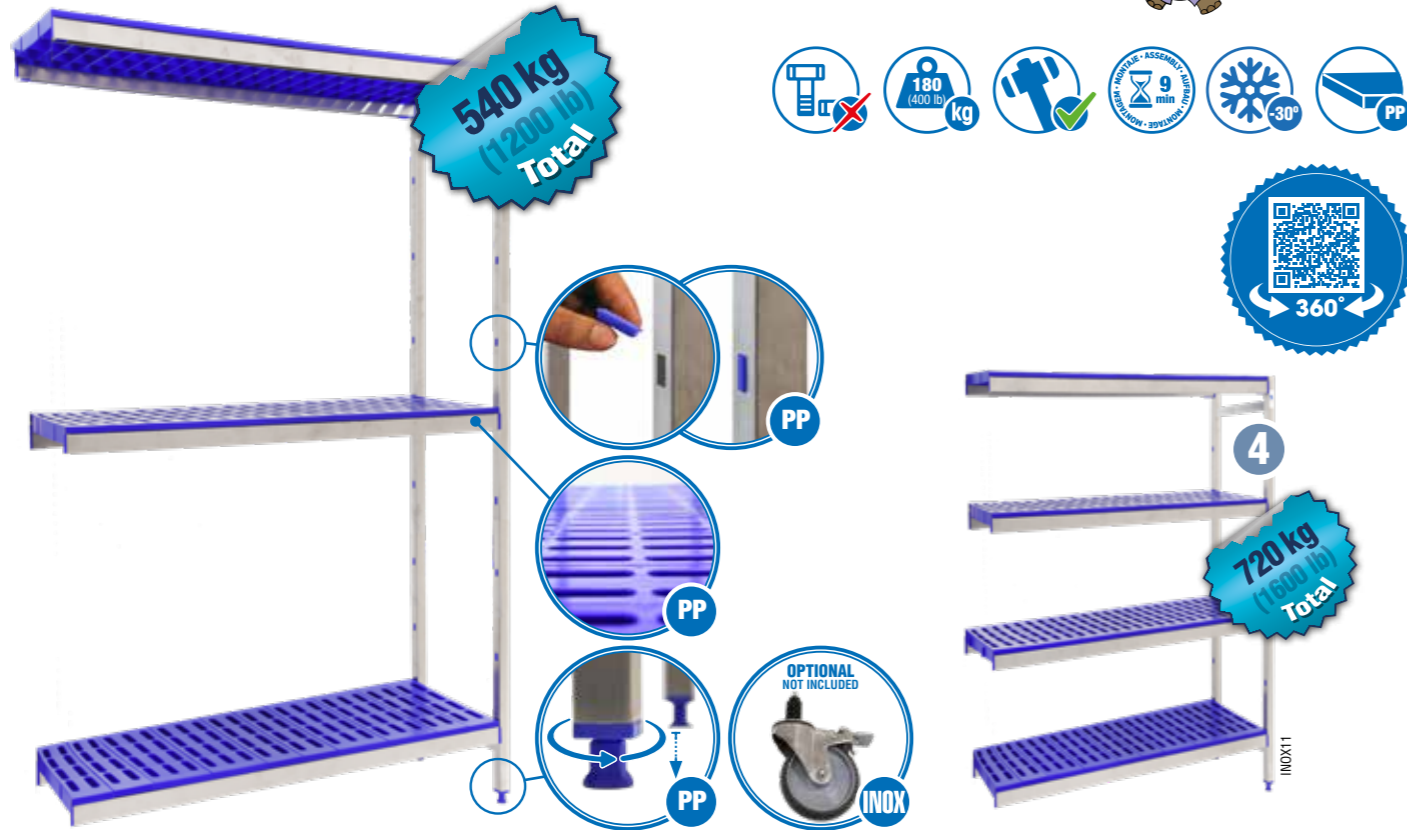

Composition Simoninox ADITONAL PP	Model	H x W x D mm (inch)	Load Capacity kg (lb)	Color	EAN Code	€/Unit	Kg/Unit (lb/Unit)
1600/2000x400/500 (78.7"/35.4"x15.8"/19.7") 6/9/12 x 6 x 400 x 400/500 mm (15.8" x 15.8"/19.7") 800/1200/1600 mm (31.5"/47.2"/62.9")	SIMONINOX ADITONAL 3PP	1600x860x400	1600x860x400 (63.0"x33.9"x15.8")	180 kg (400 lb)	8425437075339	520,96 €	15,05 (33.2)
		2000x860x400	2000x860x400 (78.7"x33.9"x15.8")	180 kg (400 lb)	8425437075575	529,37 €	15,45 (34.1)
		1600x860x500	1600x860x500 (63.0"x33.9"x19.7")	180 kg (400 lb)	8425437075346	544,29 €	17,60 (38.8)
		2000x860x500	2000x860x500 (78.7"x33.9"x19.7")	180 kg (400 lb)	8425437075582	555,52 €	18,00 (39.7)
		1600x1260x400	1600x1260x400 (63.0"x49.6"x15.8")	180 kg (400 lb)	8425437075353	604,06 €	19,55 (43.1)
		2000x1260x400	2000x1260x400 (78.7"x49.6"x15.8")	180 kg (400 lb)	8425437075599	612,48 €	19,95 (44)
		1600x1260x500	1600x1260x500 (63.0"x49.6"x19.7")	180 kg (400 lb)	8425437075360	633,55 €	23,30 (51.4)
		2000x1260x500	2000x1260x500 (78.7"x49.6"x19.7")	180 kg (400 lb)	8425437075605	644,77 €	23,70 (52.3)
		1600x1660x400	1600x1660x400 (63.0"x65.4"x15.8")	180 kg (400 lb)	8425437075377	816,84 €	24,05 (53)
		2000x1660x400	2000x1660x400 (78.7"x65.4"x15.8")	180 kg (400 lb)	8425437075612	825,26 €	24,45 (53.9)
		1600x1660x500	1600x1660x500 (63.0"x65.4"x19.7")	180 kg (400 lb)	8425437075384	846,21 €	29,00 (63.9)
		2000x1660x500	2000x1660x500 (63.0"x65.4"x19.7")	180 kg (400 lb)	8425437075629	857,43 €	29,40 (64.8)
1600/2000x400/500 (78.7"/35.4"x15.8"/19.7") 8/12/16 x 8 x 400 x 400/500 mm (15.8" x 15.8"/19.7") 800/1200/1600 mm (31.5"/47.2"/62.9")	SIMONINOX ADITONAL 4PP	1600x860x400	1600x860x400 (63.0"x33.9"x15.8")	180 kg (400 lb)	8425437075391	619,82 €	18,45 (40.7)
		2000x860x400	2000x860x400 (78.7"x33.9"x15.8")	180 kg (400 lb)	8425437075636	628,23 €	18,85 (41.6)
		1600x860x500	1600x860x500 (63.0"x33.9"x19.7")	180 kg (400 lb)	8425437075407	640,20 €	21,80 (48.1)
		2000x860x500	2000x860x500 (78.7"x33.9"x19.7")	180 kg (400 lb)	8425437075643	658,42 €	22,20 (48.9)
		1600x1260x400	1600x1260x400 (63.0"x49.6"x15.8")	180 kg (400 lb)	8425437075414	730,63 €	24,45 (53.9)
		2000x1260x400	2000x1260x400 (78.7"x49.6"x15.8")	180 kg (400 lb)	8425437075650	739,04 €	24,85 (54.8)
		1600x1260x500	1600x1260x500 (63.0"x49.6"x19.7")	180 kg (400 lb)	8425437075421	766,20 €	29,40 (64.8)
		2000x1260x500	2000x1260x500 (78.7"x49.6"x19.7")	180 kg (400 lb)	8425437075667	777,42 €	29,80 (65.7)
		1600x1660x400	1600x1660x400 (63.0"x65.4"x15.8")	180 kg (400 lb)	8425437075438	1.014,33 €	30,45 (67.1)
		2000x1660x400	2000x1660x400 (78.7"x65.4"x15.8")	180 kg (400 lb)	8425437075674	1.022,75 €	30,85 (68)
		1600x1660x500	1600x1660x500 (63.0"x65.4"x19.7")	180 kg (400 lb)	8425437075445	1.049,74 €	37,00 (81.6)
		2000x1660x500	2000x1660x500 (63.0"x65.4"x19.7")	180 kg (400 lb)	8425437075681	1.060,97 €	37,40 (82.5)