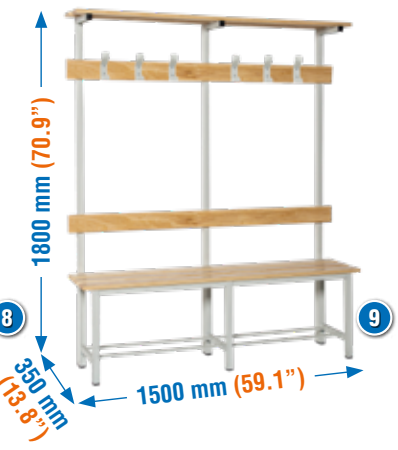

BANCO DE VESTUARIO DESMONTADO SINGLE / CHANGING ROOM BENCH UNASSEMBLED SINGLE / UMKLEIDE-SITZBANK UNMONTIERT SINGLE / BANC VESTIAIRE DÉMONTÉ SINGLE / BANCO DE VESTUÁRIO DESMONTADO SINGLE

	MODEL	HxWxD mm (inch)	Kg/Unit (lb/Unit)	PHOTO	EAN Code	€/Unit
P3	SIMONLOCKER DISM. SINGLE BENCH SR 4/1000	1600 x 1000 x 350 (63.0"x39.4"x13.8")	18,00 (39.7)	6	8435104937082	513,49 €
P3	SIMONLOCKER DISM. SINGLE BENCH SR 6/1500	1600 x 1500 x 350 (63.0"x59.1"x13.8")	23,00 (50.7)	8	8435104937099	726,84 €
P3	SIMONLOCKER DISM. SINGLE BENCH CR 4/1000	1800 x 1000 x 350 (70.9"x39.4"x13.8")	21,00 (46.3)	7	8435104937112	650,61 €
P3	SIMONLOCKER DISM. SINGLE BENCH CR 6/1500	1800 x 1500 x 350 (70.9"x59.1"x13.8")	28,00 (61.7)	9	8435104937129	866,23 €