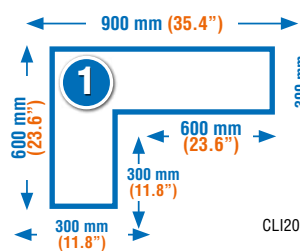

CL120

SIMONCORNER

MODEL	H x W x D mm (inch)	Load Capacity kg (lb)	BLUE-WHITE	€/Unit	EAN ZINC.	€/Unit	Kg/Unit (lb/Unit)	EU Palet Unit	Trailer	Container 20' y 40'
1 KIT SIMONCORNER 1800x900x300	1800x900x300 (70.9"x35.4"x11.8")	80 kg (180 lb)	8435104973103	173,61 €	8435104973110	162,13 €	31,80 (70.1)	462	154	350
2 KIT SIMONCORNER 1800x1000x400	1800x1000x400 (70.9"x39.4"x15.8")	80 kg (180 lb)	8435104973080	195,93 €	8435104973097	182,42 €	35,95 (79.3)	648	264	528
3 KIT SIMONCORNER 2000x1300x300	2000x1300x300 (78.7"x51.2"x11.8")	80 kg (180 lb)	8435104973066	241,07 €	8435104973073	225,84 €	44,57 (98.3)	462	154	350
4 KIT SIMONCORNER 2000x1400x400	2000x1400x400 (78.7"x55.1"x15.8")	80 kg (180 lb)	8435104944721	274,29 €	8435104944738	254,15 €	50,71 (111.8)	456	264	372