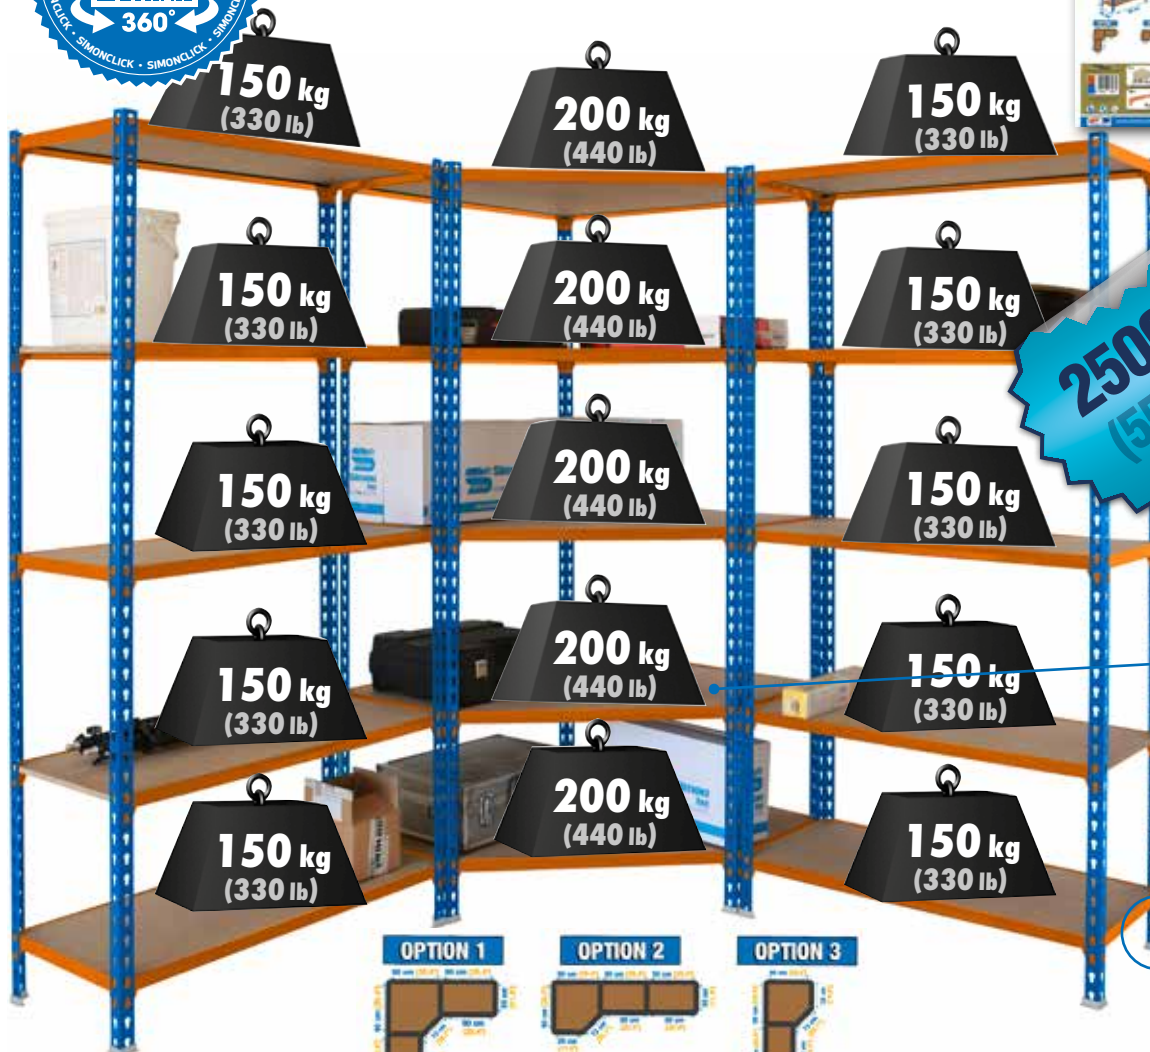

**2500 kg
(5500 lb)
Total**

+ ACCESSIBILITY