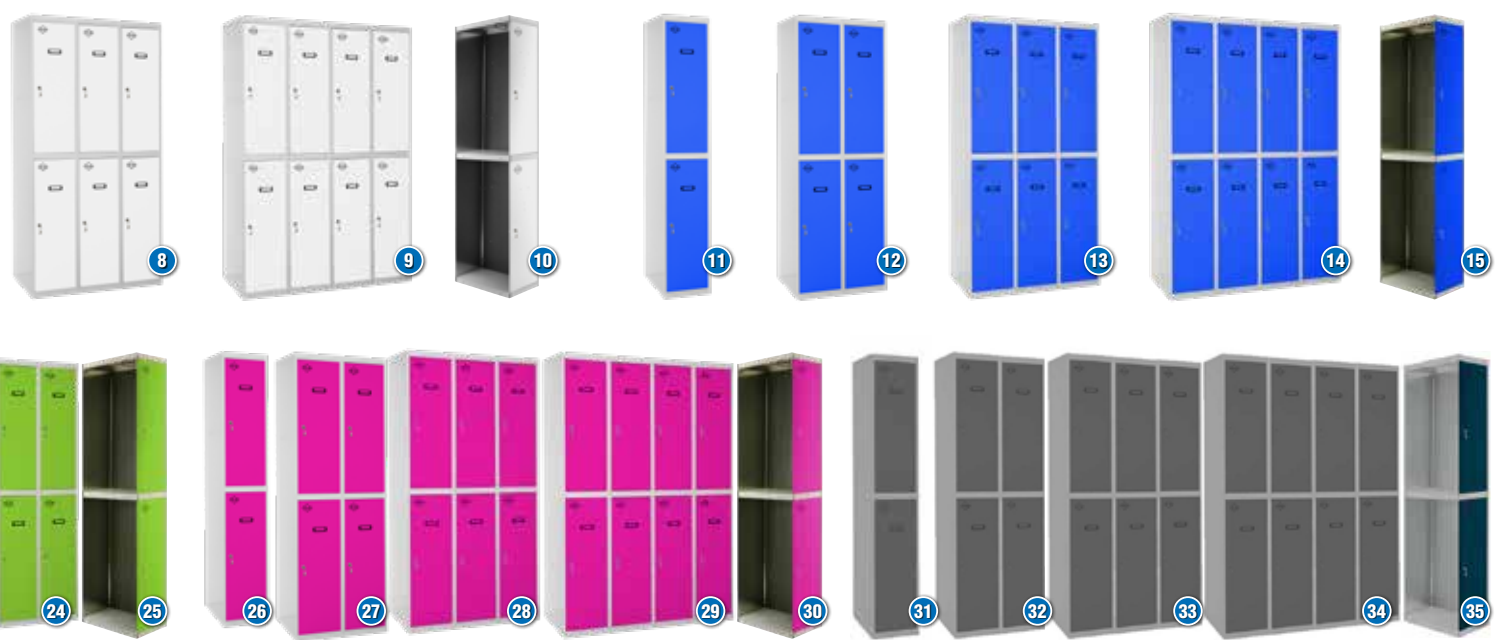

GREY			BLUE (DOORS)			GREY			ORANGE (DOORS)			GREY			GREEN (DOORS)			GREY			PINK (DOORS)			GREY			ANTHRACITE (DOORS)		
PHOTO	EAN	€/Unit	PHOTO	EAN	€/Unit	PHOTO	EAN	€/Unit	PHOTO	EAN	€/Unit	PHOTO	EAN	€/Unit	PHOTO	EAN	€/Unit	PHOTO	EAN	€/Unit	PHOTO	EAN	€/Unit	PHOTO	EAN	€/Unit			
11	8425437067099	232,43 €	16	8425437067822	232,43 €	21	8425437068553	232,43 €	26	8425437069284	232,43 €	31	8425437106934	232,43 €															
12	8425437067105	371,91 €	17	8425437067839	371,91 €	22	8425437068560	371,91 €	27	8425437069291	371,91 €	32	8425437106941	371,91 €															
13	8425437067112	540,01 €	18	8425437067846	540,01 €	23	8425437068577	540,01 €	28	8425437069307	540,01 €	33	8425437106958	540,01 €															
14	8425437067129	749,68 €	19	8425437067853	749,68 €	24	8425437068584	749,68 €	29	8425437069314	749,68 €	34	8425437106965	749,68 €															
11	8425437067136	247,52 €	16	8425437067860	247,52 €	21	8425437068591	247,52 €	26	8425437069321	247,52 €	31	8425437106972	247,52 €															
12	8425437067143	411,11 €	17	8425437067877	411,11 €	22	8425437068607	411,11 €	27	8425437069338	411,11 €	32	8425437106989	411,11 €															
13	8425437067150	598,88 €	18	8425437067884	598,88 €	23	8425437068614	598,88 €	28	8425437069345	598,88 €	33	8425437106996	598,88 €