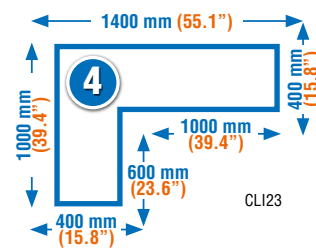

CL123

SIMONCORNER

MODEL	H x W x D mm (inch)	Load Capacity kg (lb)	BLUE-WHITE	€/Unit	EAN ZINC.	€/Unit	Kg/Unit (lb/Unit)	EU Palet Unit	Trailer	Container 20' y 40'
1 KIT SIMONCORNER 1800x900x300	1800x900x300 (70.9"x35.4"x11.8")	80 kg (180 lb)	8435104973103	173,61 €	8435104973110	162,13 €	31,80 (70.1)	462	154	350
2 KIT SIMONCORNER 1800x1000x400	1800x1000x400 (70.9"x39.4"x15.8")	80 kg (180 lb)	8435104973080	195,93 €	8435104973097	182,42 €	35,95 (79.3)	648	264	528
3 KIT SIMONCORNER 2000x1300x300	2000x1300x300 (78.7"x51.2"x11.8")	80 kg (180 lb)	8435104973066	241,07 €	8435104973073	225,84 €	44,57 (98.3)	462	154	350
4 KIT SIMONCORNER 2000x1400x400	2000x1400x400 (78.7"x55.1"x15.8")	80 kg (180 lb)	8435104944721	274,29 €	8435104944738	254,15 €	50,71 (111.8)	456	264	372