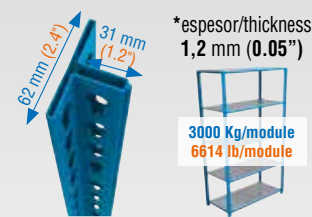

Perfiles/Uprights/Steher/Montants CLICK