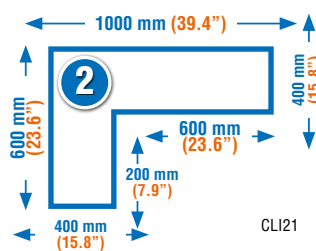

CL121

SIMONCORNER

MODEL	H x W x D mm (inch)	Load Capacity kg (lb)	BLUE-WHITE	€/Unit	EAN ZINC.	€/Unit	Kg/Unit (lb/Unit)	EU Palet Unit	Trailer	Container 20' y 40'
1 KIT SIMONCORNER 1800x900x300	1800x900x300 (70.9"x35.4"x11.8")	80 kg (180 lb)	8435104973103	173,61 €	8435104973110	162,13 €	31,80 (70.1)	462	154	350
2 KIT SIMONCORNER 1800x1000x400	1800x1000x400 (70.9"x39.4"x15.8")	80 kg (180 lb)	8435104973080	195,93 €	8435104973097	182,42 €	35,95 (79.3)	648	264	528
3 KIT SIMONCORNER 2000x1300x300	2000x1300x300 (78.7"x51.2"x11.8")	80 kg (180 lb)	8435104973066	241,07 €	8435104973073	225,84 €	44,57 (98.3)	462	154	350
4 KIT SIMONCORNER 2000x1400x400	2000x1400x400 (78.7"x55.1"x15.8")	80 kg (180 lb)	8435104944721	274,29 €	8435104944738	254,15 €	50,71 (111.8)	456	264	372