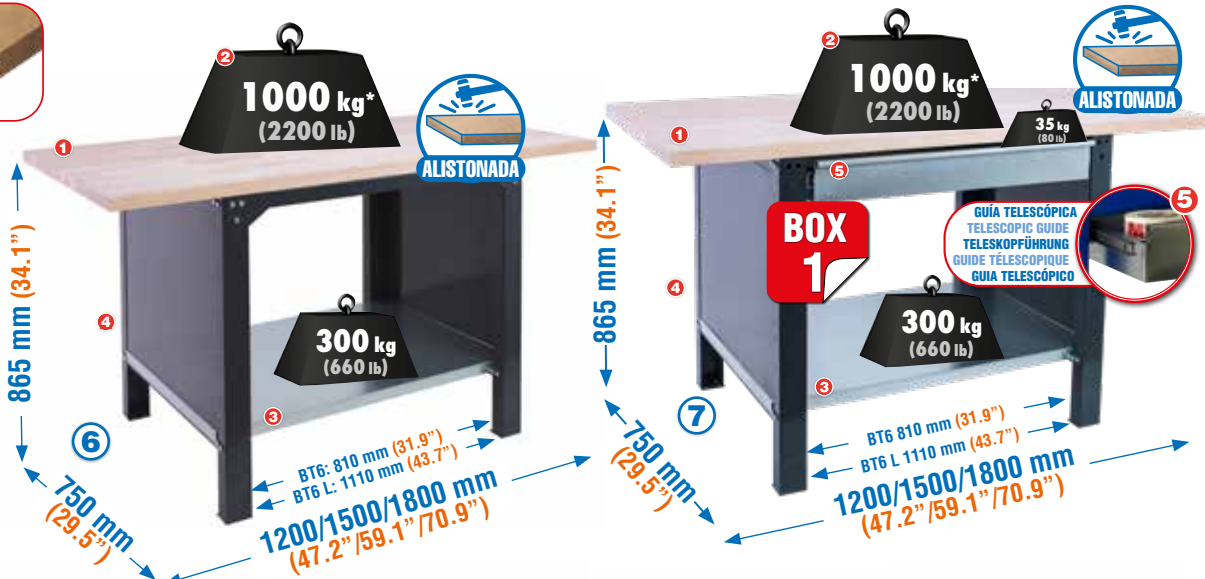

ALISTONADA

SIMONWORK BT6 PRO LAMINATE