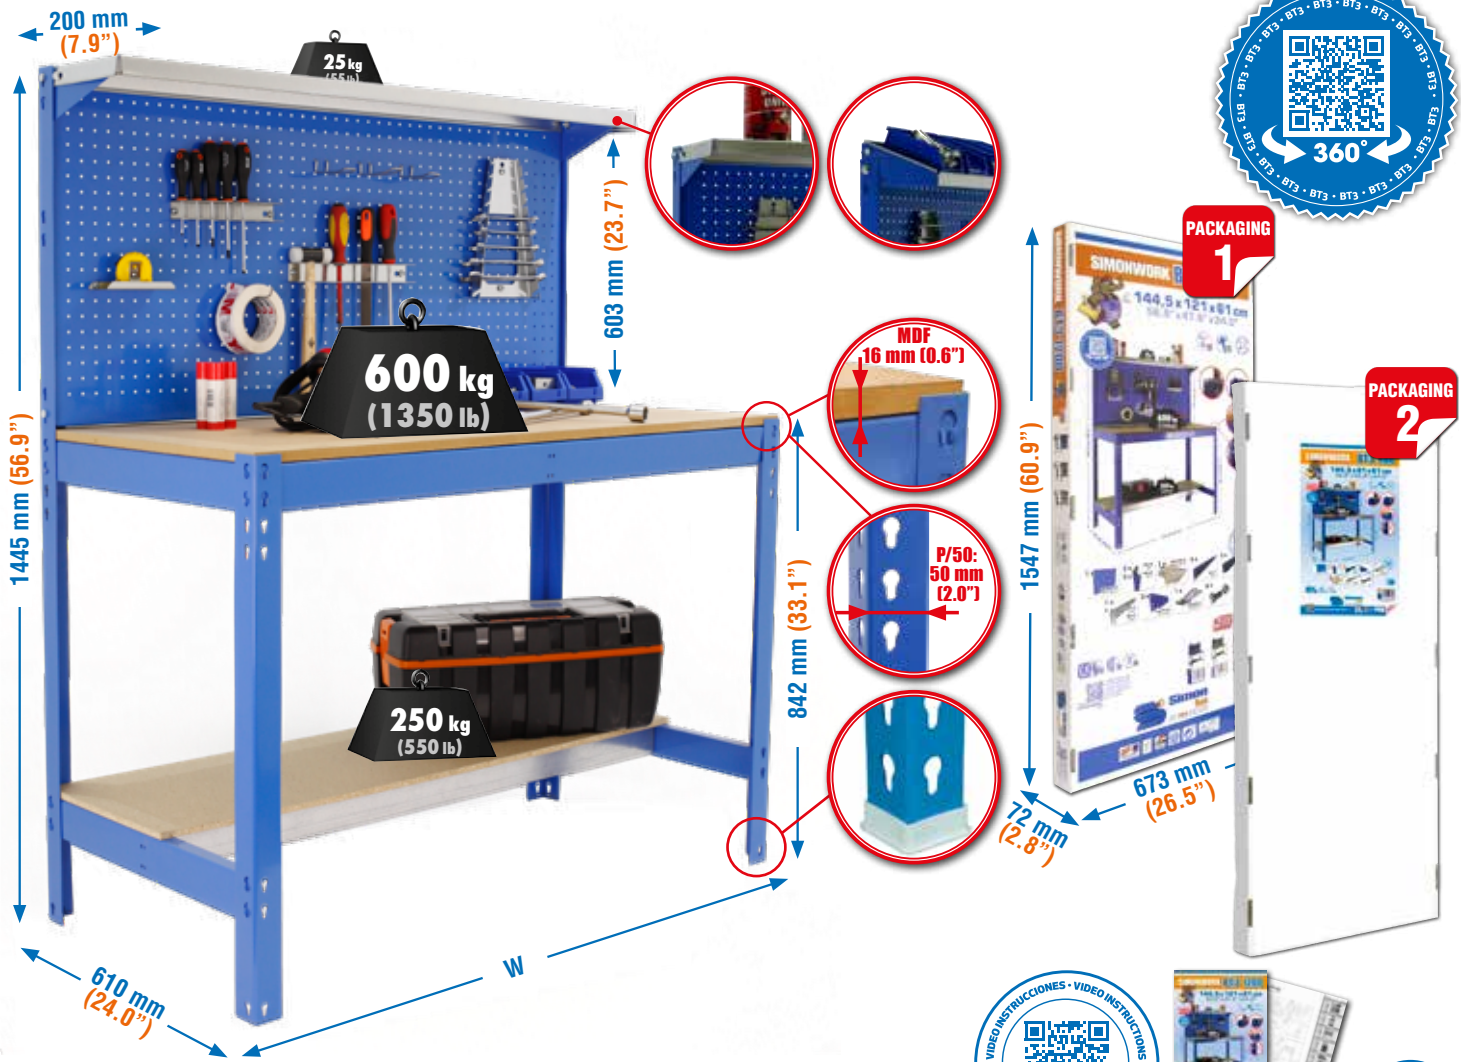

SIMONWORK BT3

MODEL	H x W x D mm (inch)	Load Capacity kg (lb)	€/Unit	Ant. EAN Code	Grey EAN Code	Blue EAN Code	€/Unit	Zinc. EAN Code	Kg/Unit (lb/Unit)	Unit	EU Palet Trailer Container 20' y 40'
P2 SIMONWORK BT3 900	1445 x 910 x 610 (56.9" x 35.8" x 24.0")	400 kg (880 lb)	151,53 €	8425437138232	8435104946848	8435104946824	147,89 €	8435104946831	28,17 (62.1)	16	495 185 375
P1 SIMONWORK BT3 1200	1445 x 1210 x 610 (56.9" x 47.6" x 24.0")	600 kg (1350 lb)	188,69 €	8425437138249	8435104946879	8435104946855	185,04 €	8435104946862	36,64 (80.8)	16	495 185 375
P1 SIMONWORK BT3 1500	1445 x 1510 x 610 (56.9" x 59.4" x 24.0")	600 kg (1350 lb)	217,12 €	8425437138256	8435104946909	8435104946886	213,00 €	8435104946893	42,87 (94.5)	14	495 185 375

ACCESORIOS / ACCESSORIES / ZUBEHÖR / ACCESSOIRES / ACESSÓRIOS

p.238