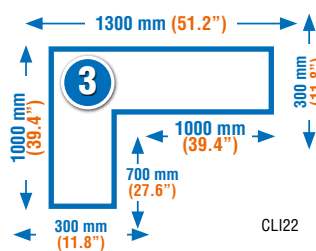

CL122

SIMONCORNER

MODEL	H x W x D mm (inch)	Load Capacity kg (lb)	BLUE-WHITE	€/Unit	EAN ZINC.	€/Unit	Kg/Unit (lb/Unit)	EU Palet Unit	Trailer	Container 20' y 40'
1 KIT SIMONCORNER 1800x900x300	1800x900x300 (70.9"x35.4"x11.8")	80 kg (180 lb)	8435104973103	173,61 €	8435104973110	162,13 €	31,80 (70.1)	462	154	350
2 KIT SIMONCORNER 1800x1000x400	1800x1000x400 (70.9"x39.4"x15.8")	80 kg (180 lb)	8435104973080	195,93 €	8435104973097	182,42 €	35,95 (79.3)	648	264	528
3 KIT SIMONCORNER 2000x1300x300	2000x1300x300 (78.7"x51.2"x11.8")	80 kg (180 lb)	8435104973066	241,07 €	8435104973073	225,84 €	44,57 (98.3)	462	154	350
4 KIT SIMONCORNER 2000x1400x400	2000x1400x400 (78.7"x55.1"x15.8")	80 kg (180 lb)	8435104944721	274,29 €	8435104944738	254,15 €	50,71 (111.8)	456	264	372