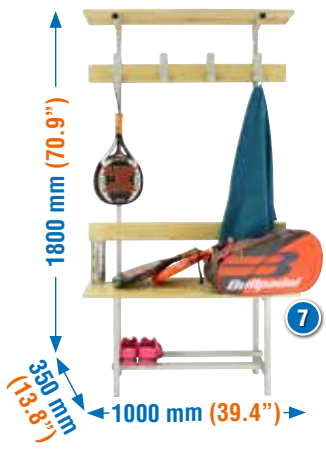

BANCO DE VESTUARIO DESMONTADO SINGLE / CHANGING ROOM BENCH UNASSEMBLED SINGLE / UMKLEIDE-SITZBANK UNMONTIERT SINGLE / BANC VESTIAIRE DÉMONTÉ SINGLE / BANCO DE VESTUÁRIO DESMONTADO SINGLE

	MODEL	HxWxD mm (inch)	Kg/Unit (lb/Unit)	PHOTO	EAN Code	€/Unit
P3	SIMONLOCKER DISM. SINGLE BENCH SR 4/1000	1600 x 1000 x 350 (63.0"x39.4"x13.8")	18,00 (39.7)	6	8435104937082	513,49 €
P3	SIMONLOCKER DISM. SINGLE BENCH SR 6/1500	1600 x 1500 x 350 (63.0"x59.1"x13.8")	23,00 (50.7)	8	8435104937099	726,84 €
P3	SIMONLOCKER DISM. SINGLE BENCH CR 4/1000	1800 x 1000 x 350 (70.9"x39.4"x13.8")	21,00 (46.3)	7	8435104937112	650,61 €
P3	SIMONLOCKER DISM. SINGLE BENCH CR 6/1500	1800 x 1500 x 350 (70.9"x59.1"x13.8")	28,00 (61.7)	9	8435104937129	866,23 €