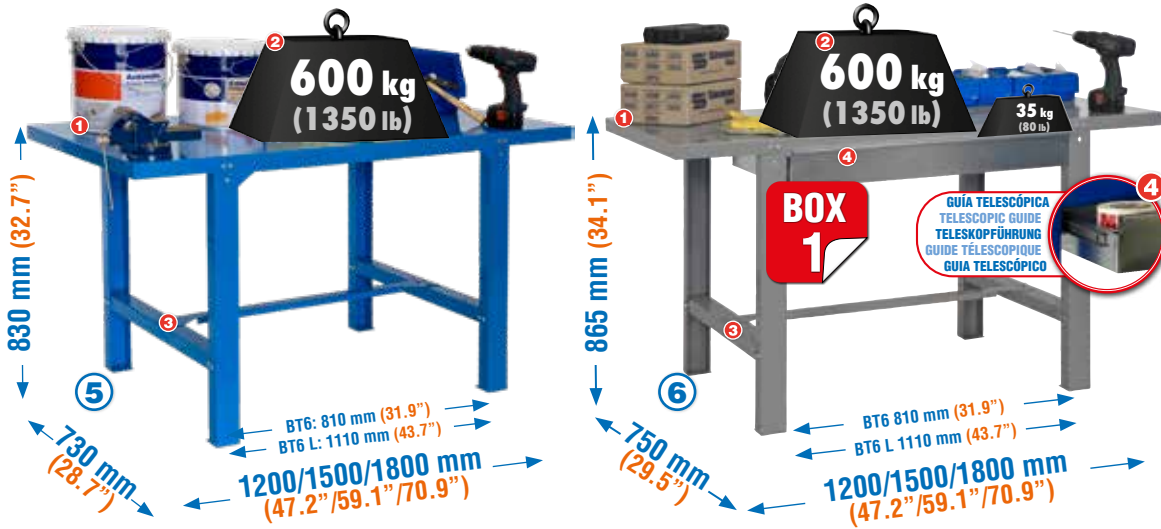

METAL

SIMONWORK BT6 METAL