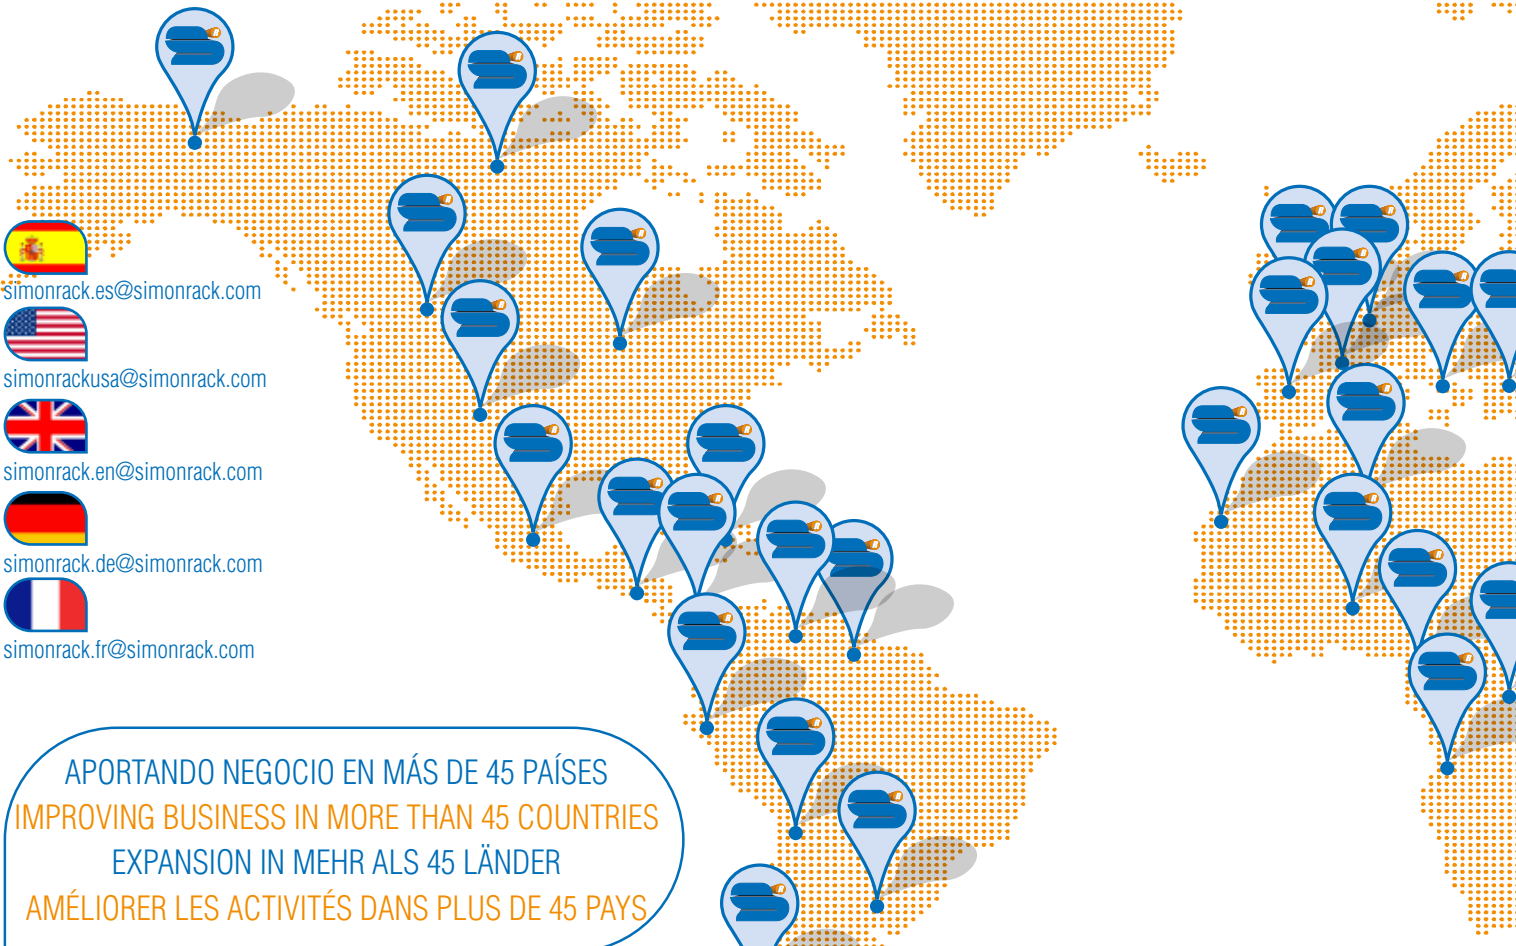

simonrack.es@simonrack.com

simonrackusa@simonrack.com

simonrack.en@simonrack.com

simonrack.de@simonrack.com

simonrack.fr@simonrack.com

APORTANDO NEGOCIO EN MÁS DE 45 PAÍSES
IMPROVING BUSINESS IN MORE THAN 45 COUNTRIES
EXPANSION IN MEHR ALS 45 LÄNDER
AMÉLIORER LES ACTIVITÉS DANS PLUS DE 45 PAYS