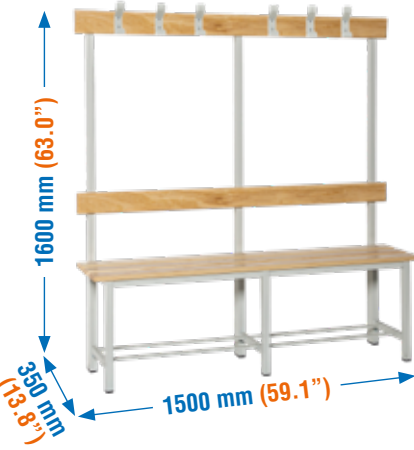

BANCO DE VESTUARIO DESMONTADO SINGLE / CHANGING ROOM BENCH UNASSEMBLED SINGLE / UMKLEIDE-SITZBANK UNMONTIERT SINGLE / BANC VESTIAIRE DÉMONTÉ SINGLE / BANCO DE VESTUÁRIO DESMONTADO SINGLE

	MODEL	HxWxD mm (inch)	Kg/Unit (lb/Unit)	PHOTO	EAN Code	€/Unit
P3	SIMONLOCKER DISM. SINGLE BENCH SR 4/1000	1600 x 1000 x 350 (63.0"x39.4"x13.8")	18,00 (39.7)	6	8435104937082	513,49 €
P3	SIMONLOCKER DISM. SINGLE BENCH SR 6/1500	1600 x 1500 x 350 (63.0"x59.1"x13.8")	23,00 (50.7)	8	8435104937099	726,84 €
P3	SIMONLOCKER DISM. SINGLE BENCH CR 4/1000	1800 x 1000 x 350 (70.9"x39.4"x13.8")	21,00 (46.3)	7	8435104937112	650,61 €
P3	SIMONLOCKER DISM. SINGLE BENCH CR 6/1500	1800 x 1500 x 350 (70.9"x59.1"x13.8")	28,00 (61.7)	9	8435104937129	866,23 €