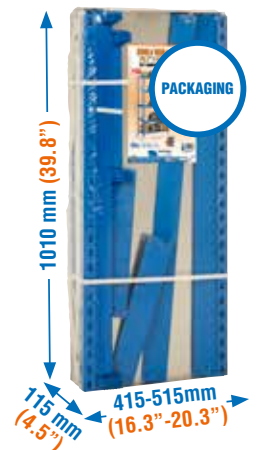

SIMONEXPO

MODEL	H x W x D mm (inch)	Load Capacity kg (lb)	Color			€/Unit	Kg/Unit (lb/Unit)	Unit	EU Palet Trailer Container 20' y 40'
			● EAN GREY	● EAN ZINC.	● BLUE-ZINC.				
KIT SIMONEXPO PLUS 5/400-3	2000x1000x400 (78.7"x39.4"x15.8")	200 kg (440 lb)	8435104943984	166,95 €	8435104943991	8435104944004	157,10 €	30,43 (67.1)	 16 818 352 743
KIT SIMONEXPO PLUS 5/500-3	2000x1000x500 (78.7"x39.4"x19.7")	200 kg (440 lb)	8435104944011	184,61 €	8435104944028	8435104944035	173,31 €	33,63 (74.1)	 14 728 308 672