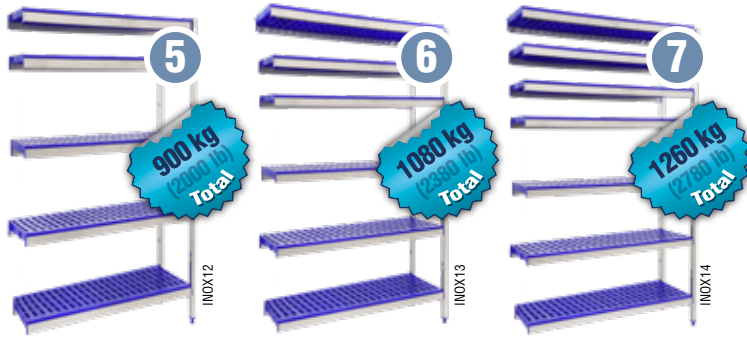

Composition Simoninox ADITONAL PP	Model	H x W x D mm (inch)	Load Capacity kg (lb)	Color	EAN Code	€/Unit	Kg/Unit (lb/Unit)
5 1600/2000x400/500 (78.7"/35.4"x15.8"/19.7") 400 x 400/500 mm (15.8" x 15.8"/19.7") 800/1200/1600 mm (31.5"/47.2"/62.9") 1600/2000 mm 860/1260/1660 mm 400/500 mm 63.0"/78.7" 33.9"/49.6"/65.4" 15.8"/19.7"	SIMONINOX ADITONAL 5PP	1600x860x400	1600x860x400 (63.0"x33.9"x15.8")	180 kg (400 lb)	●	8425437075452	718,68 € 21,85 (48.2)
		2000x860x400	2000x860x400 (78.7"x33.9"x15.8")	180 kg (400 lb)	●	8425437075698	727,10 € 22,25 (49.1)
		1600x860x500	1600x860x500 (63.0"x33.9"x19.7")	180 kg (400 lb)	●	8425437075469	750,09 € 26,00 (57.3)
		2000x860x500	2000x860x500 (78.7"x33.9"x19.7")	180 kg (400 lb)	●	8425437075704	761,32 € 26,40 (58.2)
		1600x1260x400	1600x1260x400 (63.0"x49.6"x15.8")	180 kg (400 lb)	●	8425437075476	857,19 € 29,35 (64.7)
		2000x1260x400	2000x1260x400 (78.7"x49.6"x15.8")	180 kg (400 lb)	●	8425437075711	865,61 € 29,75 (65.6)
		1600x1260x500	1600x1260x500 (63.0"x49.6"x19.7")	180 kg (400 lb)	●	8425437075483	898,85 € 35,50 (78.3)
		2000x1260x500	2000x1260x500 (78.7"x49.6"x19.7")	180 kg (400 lb)	●	8425437075728	910,07 € 35,90 (79.2)
		1600x1660x400	1600x1660x400 (63.0"x65.4"x15.8")	180 kg (400 lb)	●	8425437075490	1.211,82 € 36,85 (81.2)
		2000x1660x400	2000x1660x400 (78.7"x65.4"x15.8")	180 kg (400 lb)	●	8425437075735	1.220,24 € 37,25 (82.1)
1600x1660x500	1600x1660x500 (63.0"x65.4"x19.7")	180 kg (400 lb)	●	8425437075506	1.253,28 € 45,00 (99.2)		
2000x1660x500	2000x1660x500 (78.7"x65.4"x19.7")	180 kg (400 lb)	●	8425437075742	1.264,50 € 45,40 (100.1)		
6 1600/2000x400/500 (78.7"/35.4"x15.8"/19.7") 400 x 400/500 mm (15.8" x 15.8"/19.7") 800/1200/1600 mm (31.5"/47.2"/62.9") 1600/2000 mm 860/1260/1660 mm 400/500 mm 63.0"/78.7" 33.9"/49.6"/65.4" 15.8"/19.7"	SIMONINOX ADITONAL 6PP	1600x860x400	1600x860x400 (63.0"x33.9"x15.8")	180 kg (400 lb)	●	8425437075513	817,54 € 25,25 (55.7)
		2000x860x400	2000x860x400 (78.7"x33.9"x15.8")	180 kg (400 lb)	●	8425437075759	825,96 € 25,65 (56.6)
		1600x860x500	1600x860x500 (63.0"x33.9"x19.7")	180 kg (400 lb)	●	8425437075520	852,99 € 30,20 (66.6)
		2000x860x500	2000x860x500 (78.7"x33.9"x19.7")	180 kg (400 lb)	●	8425437075766	864,21 € 30,60 (67.5)
		1600x1260x400	1600x1260x400 (63.0"x49.6"x15.8")	180 kg (400 lb)	●	8425437075537	983,75 € 34,25 (75.5)
		2000x1260x400	2000x1260x400 (78.7"x49.6"x15.8")	180 kg (400 lb)	●	8425437075773	992,17 € 34,65 (76.4)
		1600x1260x500	1600x1260x500 (63.0"x49.6"x19.7")	180 kg (400 lb)	●	8425437075544	1.031,50 € 41,60 (91.7)
		2000x1260x500	2000x1260x500 (78.7"x49.6"x19.7")	180 kg (400 lb)	●	8425437075780	1.031,69 € 42,00 (92.6)
		1600x1660x400	1600x1660x400 (63.0"x65.4"x15.8")	180 kg (400 lb)	●	8425437075551	1.409,31 € 43,25 (95.4)
		2000x1660x400	2000x1660x400 (78.7"x65.4"x15.8")	180 kg (400 lb)	●	8425437075797	1.417,73 € 43,65 (96.2)
1600x1660x500	1600x1660x500 (63.0"x65.4"x19.7")	180 kg (400 lb)	●	8425437075568	1.456,82 € 53,00 (116.8)		
2000x1660x500	2000x1660x500 (78.7"x65.4"x19.7")	180 kg (400 lb)	●	8425437075803	1.468,04 € 53,40 (117.7)		
7 2000 mm 860/1260/1660 mm 400/500 mm 78.7" 33.9"/49.6"/65.4" 15.8"/19.7"	SIMONINOX ADITONAL 7PP	2000x860x400	2000x860x400 (78.7"x33.9"x15.8")	180 kg (400 lb)	●	8425437075810	924,82 € 29,05 (64)
		2000x860x500	2000x860x500 (78.7"x33.9"x19.7")	180 kg (400 lb)	●	8425437075827	967,11 € 34,80 (76.7)
		2000x1260x400	2000x1260x400 (78.7"x49.6"x15.8")	180 kg (400 lb)	●	8425437075834	1.118,73 € 39,55 (87.2)
		2000x1260x500	2000x1260x500 (78.7"x49.6"x19.7")	180 kg (400 lb)	●	8425437075841	1.175,37 € 48,10 (106)
		2000x1660x400	2000x1660x400 (78.7"x65.4"x15.8")	180 kg (400 lb)	●	8425437075858	1.615,22 € 50,05 (110.3)
		2000x1660x500	2000x1660x500 (78.7"x65.4"x19.7")	180 kg (400 lb)	●	8425437075865	1.671,57 € 61,40 (135.4)