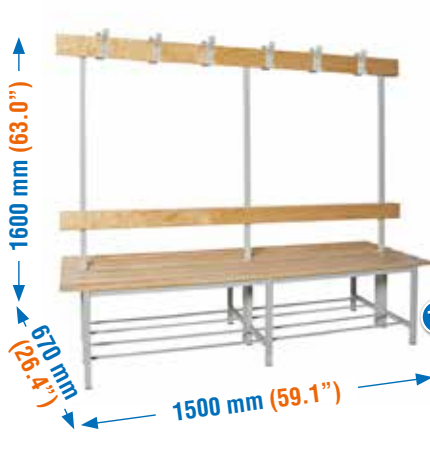

BANCO DE VESTUARIO DESMONTADO TÁNDEM / CHANGING ROOM BENCH UNASSEMBLED TANDEM / UMKLEIDE-SITZBANK UNMONTIERT TANDEM / BANC VESTIAIRE DÉMONTÉ TANDEM / BANCO DE VESTUÁRIO DESMONTADO EM TANDEM

	MODEL	HxWxD mm (inch)	Kg/Unit (lb/Unit)	PHOTO	EAN Code	€/Unit
P3	SIMONLOCKER DISM. TANDEM BENCH SR 8/1000	1600 x 1000 x 670 (63.0"x39.4"x26.4")	26,00 (57.3)	10	8435104937143	850,71 €
P3	SIMONLOCKER DISM. TANDEM BENCH SR 12/1500	1600 x 1500 x 670 (63.0"x59.1"x26.4")	34,00 (75.0)	12	8435104937150	1.214,23 €
P3	SIMONLOCKER DISM. TANDEM BENCH CR 8/1000	1800 x 1000 x 670 (70.9"x39.4"x26.4")	41,00 (90.4)	11	8435104937174	1.113,99 €
P3	SIMONLOCKER DISM. TANDEM BENCH CR 12/1500	1800 x 1500 x 670 (70.9"x59.1"x26.4")	55,00 (121.3)	13	8435104937181	1.551,21 €

ACCESORIOS / ACCESSORIES / ZUBEHÖR / ACCESSOIRES / ACESSÓRIOS p.272

LOC20

LOC07

LOC21

LOC22

LOC08

LOC23