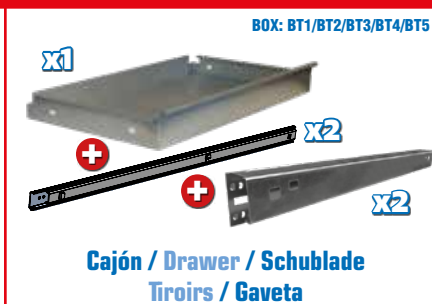

ACCESORIOS / ACCESSORIES / ZUBEHÖR / ACCESSOIRES / ACESSÓRIOS

p.238