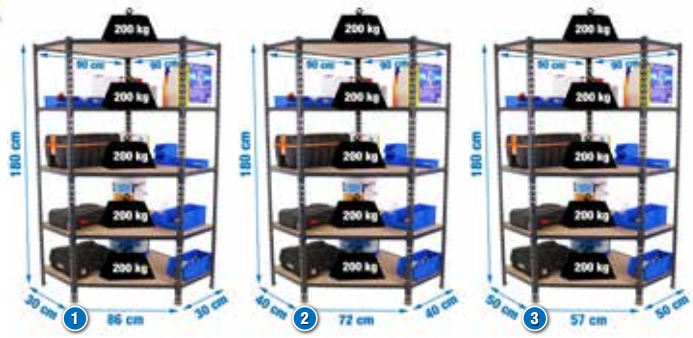

MADERCLICK CORNER 5

MODEL	H x W x D mm (inch)	Load Capacity kg (lb)	BLUE ORAN.-WOOD	ANTHRA.-WOOD	€/Unit	ZINC-WOOD	€/Unit	Kg/Unit (lb/Unit)	Palet AMERICANO Trailer Container 20 y 40'
KIT MADERCLICK CORNER 5/300 ¹	1800x900x300 (70.9"x35.4"x11.8")	200 kg (440 lb)	8425437135187	8425437135194	203,91 €	8425437135200	200,96 €	48,43 (106.8)	480 240 384
KIT MADERCLICK CORNER 5/400 ²	1800x900x400 (70.9"x35.4"x15.8")	200 kg (440 lb)	8425437135217	8425437135224	204,68 €	8425437135231	201,64 €	48,58 (107.1)	480 240 384
KIT MADERCLICK CORNER 5/500 ³	1800x900x500 (70.9"x35.4"x19.7")	200 kg (440 lb)	8425437135248	8425437135255	207,97 €	8425437135262	202,41 €	48,76 (107.5)	480 240 384