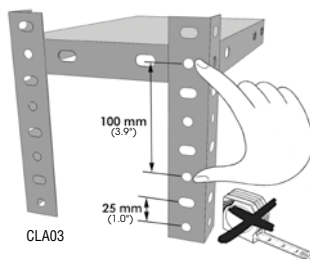

CLA04

CLA03