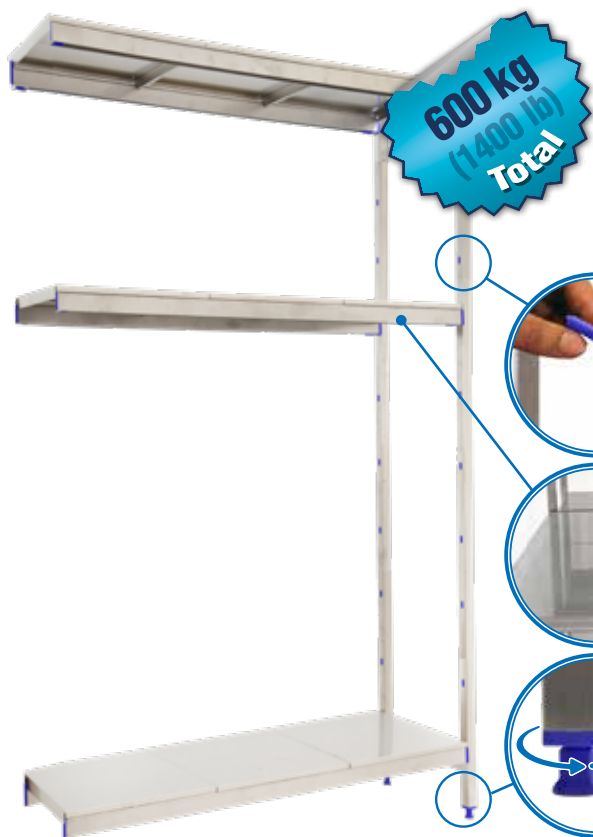

Composition Simoninox ADITONAL SS	Model	H x W x D mm (inch)	Load Capacity kg (lb)	Color	EAN Code	€/Unit	Kg/Unit (lb/Unit)
3 1600/2000x400/500 (78.7"/35.4"x15.8"/19.7") 400 x 400/500 mm (15.8" x 15.8"/19.7") 800/1200/1600 mm (31.5"/47.2"/62.9")	1600x860x400	1600x860x400 (63.0"x33.9"x15.8")	200 kg (440 lb)	Zinc	8425437074011	643,54 €	20,45 (45.1)
	2000x860x400	2000x860x400 (78.7"x33.9"x15.8")	200 kg (440 lb)	Zinc	8425437074257	651,86 €	20,85 (46.0)
	1600x860x500	1600x860x500 (63.0"x33.9"x19.7")	200 kg (440 lb)	Zinc	8425437074028	705,00 €	22,40 (49.4)
	2000x860x500	2000x860x500 (78.7"x33.9"x19.7")	200 kg (440 lb)	Zinc	8425437074264	716,23 €	22,80 (50.3)
	1600x1260x400	1600x1260x400 (63.0"x49.6"x15.8")	200 kg (440 lb)	Zinc	8425437074035	790,05 €	27,65 (61.0)
	2000x1260x400	2000x1260x400 (78.7"x49.6"x15.8")	200 kg (440 lb)	Zinc	8425437074271	798,37 €	28,05 (61.8)
	1600x1260x500	1600x1260x500 (63.0"x49.6"x19.7")	200 kg (440 lb)	Zinc	8425437074042	874,59 €	30,50 (67.2)
	2000x1260x500	2000x1260x500 (78.7"x49.6"x19.7")	200 kg (440 lb)	Zinc	8425437074288	885,81 €	30,90 (68.1)
	1600x1660x400	1600x1660x400 (63.0"x65.4"x15.8")	200 kg (440 lb)	Zinc	8425437074059	1.065,09 €	34,85 (76.8)
	2000x1660x400	2000x1660x400 (78.7"x65.4"x15.8")	200 kg (440 lb)	Zinc	8425437074295	1.073,41 €	35,25 (77.7)
	1600x1660x500	1600x1660x500 (63.0"x65.4"x19.7")	200 kg (440 lb)	Zinc	8425437074066	1.174,15 €	38,60 (85.1)
	2000x1660x500	2000x1660x500 (63.0"x65.4"x19.7")	200 kg (440 lb)	Zinc	8425437074301	1.185,38 €	39,00 (86)
4 1600/2000x400/500 (78.7"/35.4"x15.8"/19.7") 400 x 400/500 mm (15.8" x 15.8"/19.7") 800/1200/1600 mm (31.5"/47.2"/62.9")	1600x860x400	1600x860x400 (63.0"x33.9"x15.8")	200 kg (440 lb)	Zinc	8425437074073	784,05 €	25,65 (56.6)
	2000x860x400	2000x860x400 (78.7"x33.9"x15.8")	200 kg (440 lb)	Zinc	8425437074318	792,38 €	26,05 (57.4)
	1600x860x500	1600x860x500 (63.0"x33.9"x19.7")	200 kg (440 lb)	Zinc	8425437074080	861,47 €	28,20 (62.2)
	2000x860x500	2000x860x500 (78.7"x33.9"x19.7")	200 kg (440 lb)	Zinc	8425437074325	872,70 €	28,60 (63.1)
	1600x1260x400	1600x1260x400 (63.0"x49.6"x15.8")	200 kg (440 lb)	Zinc	8425437074097	979,40 €	35,25 (77.7)
	2000x1260x400	2000x1260x400 (78.7"x49.6"x15.8")	200 kg (440 lb)	Zinc	8425437074332	987,73 €	35,65 (78.6)
	1600x1260x500	1600x1260x500 (63.0"x49.6"x19.7")	200 kg (440 lb)	Zinc	8425437074103	1.087,59 €	35,40 (78.0)
	2000x1260x500	2000x1260x500 (78.7"x49.6"x19.7")	200 kg (440 lb)	Zinc	8425437074349	1.098,81 €	39,40 (86.9)
	1600x1660x400	1600x1660x400 (63.0"x65.4"x15.8")	200 kg (440 lb)	Zinc	8425437074110	1.346,13 €	44,85 (98.9)
	2000x1660x400	2000x1660x400 (78.7"x65.4"x15.8")	200 kg (440 lb)	Zinc	8425437074356	1.354,45 €	45,25 (99.8)
	1600x1660x500	1600x1660x500 (63.0"x65.4"x19.7")	200 kg (440 lb)	Zinc	8425437074127	1.487,00 €	49,80 (109.8)
	2000x1660x500	2000x1660x500 (63.0"x65.4"x19.7")	200 kg (440 lb)	Zinc	8425437074363	1.498,23 €	50,20 (110.7)