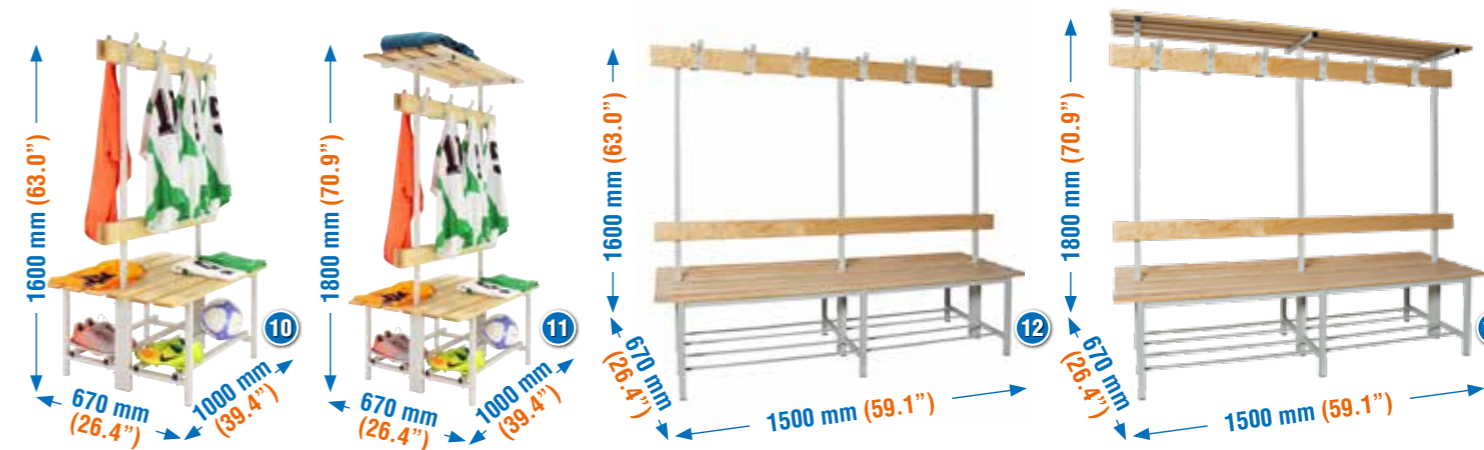

BANCO DE VESTUARIO DESMONTADO SINGLE / CHANGING ROOM BENCH UNASSEMBLED SINGLE / UMKLEIDE-SITZBANK UNMONTIERT SINGLE / BANC VESTIAIRE DÉMONTÉ SINGLE / BANCO DE VESTUÁRIO DESMONTADO SINGLE

MODEL	HxWxD mm (inch)	Kg/Unit (lb/Unit)	PHOTO	EAN Code	€/Unit
P3 SIMONLOCKER DISM. SINGLE BENCH SR 4/1000	1600 x 1000 x 350 (63.0"x39.4"x13.8")	18,00 (39.7)	6	8435104937082	513,49 €
P3 SIMONLOCKER DISM. SINGLE BENCH SR 6/1500	1600 x 1500 x 350 (63.0"x59.1"x13.8")	23,00 (50.7)	8	8435104937099	726,84 €
P3 SIMONLOCKER DISM. SINGLE BENCH CR 4/1000	1800 x 1000 x 350 (70.9"x39.4"x13.8")	21,00 (46.3)	7	8435104937112	650,61 €
P3 SIMONLOCKER DISM. SINGLE BENCH CR 6/1500	1800 x 1500 x 350 (70.9"x59.1"x13.8")	28,00 (61.7)	9	8435104937129	866,23 €