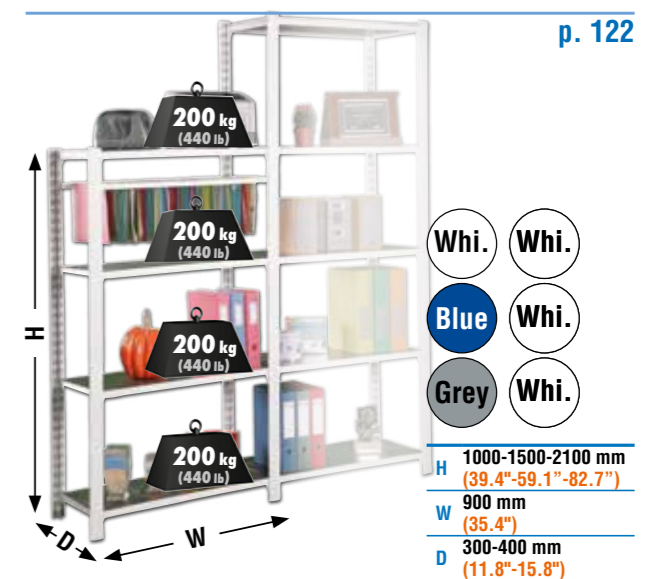

OFFICLICK ADDITIONAL WOOD

p. 122