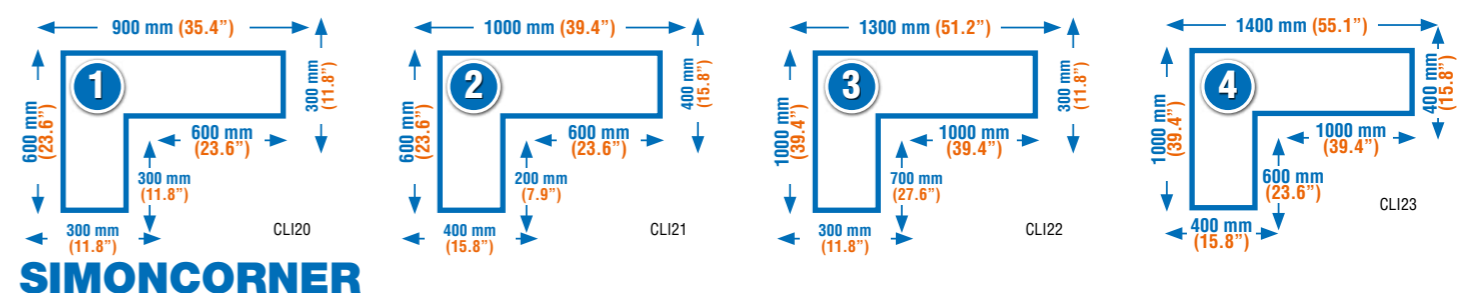

Composition Ecoclick	Model	Dim. mm	Dim. inch	Color	EAN Code	€/Unit	Packing (H x W x D)
  4 x 1600/1800 mm (63.0"/70.9") 8 x 70 Kg. 12 x 70 Kg. 4 x 70 Kg. 5 x 150 Kg.	ECOCCLICK MINI 4/300	1600 x 800 x 300	63.0" x 31.5" x 11.8"	Whi. 8435104937396 GREY 8435104937402 Zinc 8435104937419	67,99 € 67,99 € 61,75 €	12,5 (27.6) Dim Packing mm (inch) 1600x300x35 (63.0"x11.8"x1.4") Units/ EU Palet 36	
	ECOCCLICK MINI 4/400	1600 x 800 x 400	63.0" x 31.5" x 15.8"	Whi. 8435104937426 GREY 8435104937433 Zinc 8435104937440	77,11 € 77,11 € 70,34 €	14,21 (31.3) Dim Packing mm (inch) 1600x400x35 (63.0"x15.8"x1.4") Units/ EU Palet 30	
800/900 x 300/400 mm (31.5"/35.4" x 11.8"/15.8") 4 x 800/900 mm (31.5"/35.4") 4 x 300/400 mm (11.8"/15.8")	ECOCCLICK MINI 5/300	1800 x 800 x 300	70.9" x 31.5" x 11.8"	Whi. 8435104937457 GREY 8435104937464 Zinc 8435104937471	78,86 € 78,86 € 71,91 €	14,41 (31.8) Dim Packing mm (inch) 1600x300x75 (63.0"x11.8"x3.0") Units/ EU Palet 36	
	ECOCCLICK MINI 5/400	1800 x 800 x 400	70.9" x 31.5" x 15.8"	Whi. 8435104937488 GREY 8435104937495 Zinc 8435104937501	89,15 € 89,15 € 82,41 €	16,48 (36.3) Dim Packing mm (inch) 1600x400x75 (63.0"x15.8"x3.0") Units/ EU Palet 30	
4 x 800/900 mm (31.5"/35.4") 4 x 300/400 mm (11.8"/15.8")	ECOCCLICK 5/300	1800 x 900 x 300	70.9" x 35.4" x 11.8"	Whi. 8435104907641 GREY 8435104907658 Zinc 8435104907665	84,30 € 84,30 € 76,97 €	15,43 (34) Dim Packing mm (inch) 1800x300x75 (70.9"x11.8"x3.0") Units/ EU Palet 36	
	ECOCCLICK 5/400	1800 x 900 x 400	70.9" x 35.4" x 15.8"	Whi. 8435104907672 GREY 8435104907689 Zinc 8435104907696	96,57 € 96,57 € 88,56 €	17,71 (39) Dim Packing mm (inch) 1800x400x75 (70.9"x15.8"x3.0") Units/ EU Palet 30