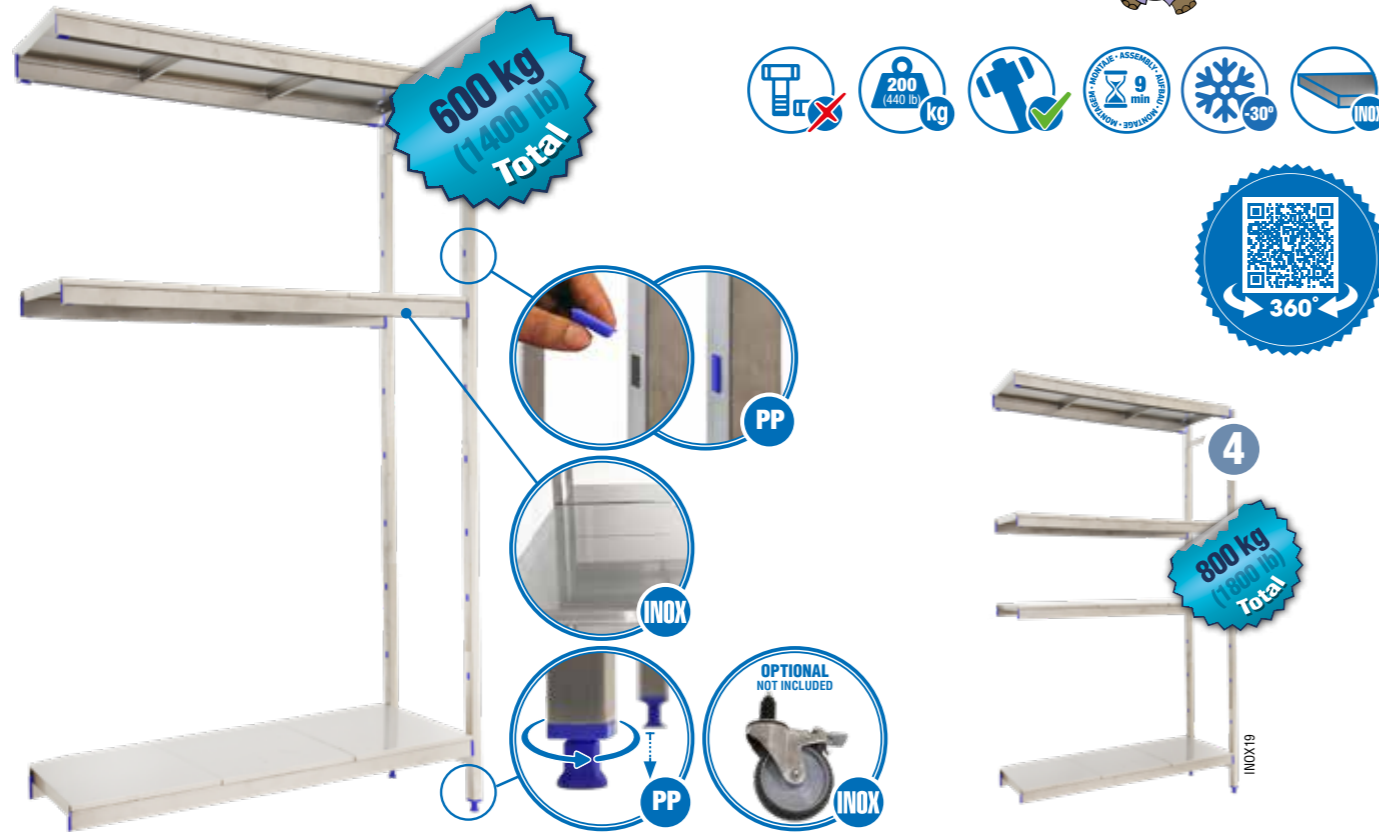

Composition Simoninox ADITONAL SS	Model	H x W x D mm (inch)	Load Capacity kg (lb)	Color	EAN Code	€/Unit	Kg/Unit (lb/Unit)
1 x 1600/2000x400/500 (78.7"/35.4"x15.8"/19.7") 12 x 400 x 400/500 mm (15.8" x 15.8"/19.7") 6 x 800/1200/1600 mm (31.5"/47.2"/62.9")	1600x860x400	1600x860x400 (63.0"x33.9"x15.8")	200 kg (440 lb)	Zinc	8425437074011	607,97 €	20,45 (45.1)
	2000x860x400	2000x860x400 (78.7"x33.9"x15.8")	200 kg (440 lb)	Zinc	8425437074257	615,83 €	20,85 (46.0)
	1600x860x500	1600x860x500 (63.0"x33.9"x19.7")	200 kg (440 lb)	Zinc	8425437074028	659,04 €	22,40 (49.4)
	2000x860x500	2000x860x500 (78.7"x33.9"x19.7")	200 kg (440 lb)	Zinc	8425437074264	669,52 €	22,80 (50.3)
	1600x1260x400	1600x1260x400 (63.0"x49.6"x15.8")	200 kg (440 lb)	Zinc	8425437074035	746,39 €	27,65 (61.0)
	2000x1260x400	2000x1260x400 (78.7"x49.6"x15.8")	200 kg (440 lb)	Zinc	8425437074271	754,25 €	28,05 (61.8)
	1600x1260x500	1600x1260x500 (63.0"x49.6"x19.7")	200 kg (440 lb)	Zinc	8425437074042	817,74 €	30,50 (67.2)
	2000x1260x500	2000x1260x500 (78.7"x49.6"x19.7")	200 kg (440 lb)	Zinc	8425437074288	828,22 €	30,90 (68.1)
	1600x1660x400	1600x1660x400 (63.0"x65.4"x15.8")	200 kg (440 lb)	Zinc	8425437074059	1.006,23 €	34,85 (76.8)
	2000x1660x400	2000x1660x400 (78.7"x65.4"x15.8")	200 kg (440 lb)	Zinc	8425437074295	1.014,09 €	35,25 (77.7)
1600x1660x500	1600x1660x500 (63.0"x65.4"x19.7")	200 kg (440 lb)	Zinc	8425437074066	1.097,88 €	38,60 (85.1)	
2000x1660x500	2000x1660x500 (63.0"x65.4"x19.7")	200 kg (440 lb)	Zinc	8425437074301	1.108,36 €	39,00 (86)	
1 x 1600/2000x400/500 (78.7"/35.4"x15.8"/19.7") 16 x 400 x 400/500 mm (15.8" x 15.8"/19.7") 8 x 800/1200/1600 mm (31.5"/47.2"/62.9")	1600x860x400	1600x860x400 (63.0"x33.9"x15.8")	200 kg (440 lb)	Zinc	8425437074073	740,72 €	25,65 (56.6)
	2000x860x400	2000x860x400 (78.7"x33.9"x15.8")	200 kg (440 lb)	Zinc	8425437074318	748,59 €	26,05 (57.4)
	1600x860x500	1600x860x500 (63.0"x33.9"x19.7")	200 kg (440 lb)	Zinc	8425437074080	805,31 €	28,20 (62.2)
	2000x860x500	2000x860x500 (78.7"x33.9"x19.7")	200 kg (440 lb)	Zinc	8425437074325	815,80 €	28,60 (63.1)
	1600x1260x400	1600x1260x400 (63.0"x49.6"x15.8")	200 kg (440 lb)	Zinc	8425437074097	925,27 €	35,25 (77.7)
	2000x1260x400	2000x1260x400 (78.7"x49.6"x15.8")	200 kg (440 lb)	Zinc	8425437074332	933,14 €	35,65 (78.6)
	1600x1260x500	1600x1260x500 (63.0"x49.6"x19.7")	200 kg (440 lb)	Zinc	8425437074103	1.016,92 €	35,40 (78.0)
	2000x1260x500	2000x1260x500 (78.7"x49.6"x19.7")	200 kg (440 lb)	Zinc	8425437074349	1.027,40 €	39,40 (86.9)
	1600x1660x400	1600x1660x400 (63.0"x65.4"x15.8")	200 kg (440 lb)	Zinc	8425437074110	1.271,73 €	44,85 (98.9)
	2000x1660x400	2000x1660x400 (78.7"x65.4"x15.8")	200 kg (440 lb)	Zinc	8425437074356	1.279,59 €	45,25 (99.8)
1600x1660x500	1600x1660x500 (63.0"x65.4"x19.7")	200 kg (440 lb)	Zinc	8425437074127	1.390,43 €	49,80 (109.8)	
2000x1660x500	2000x1660x500 (63.0"x65.4"x19.7")	200 kg (440 lb)	Zinc	8425437074363	1.400,91 €	50,20 (110.7)