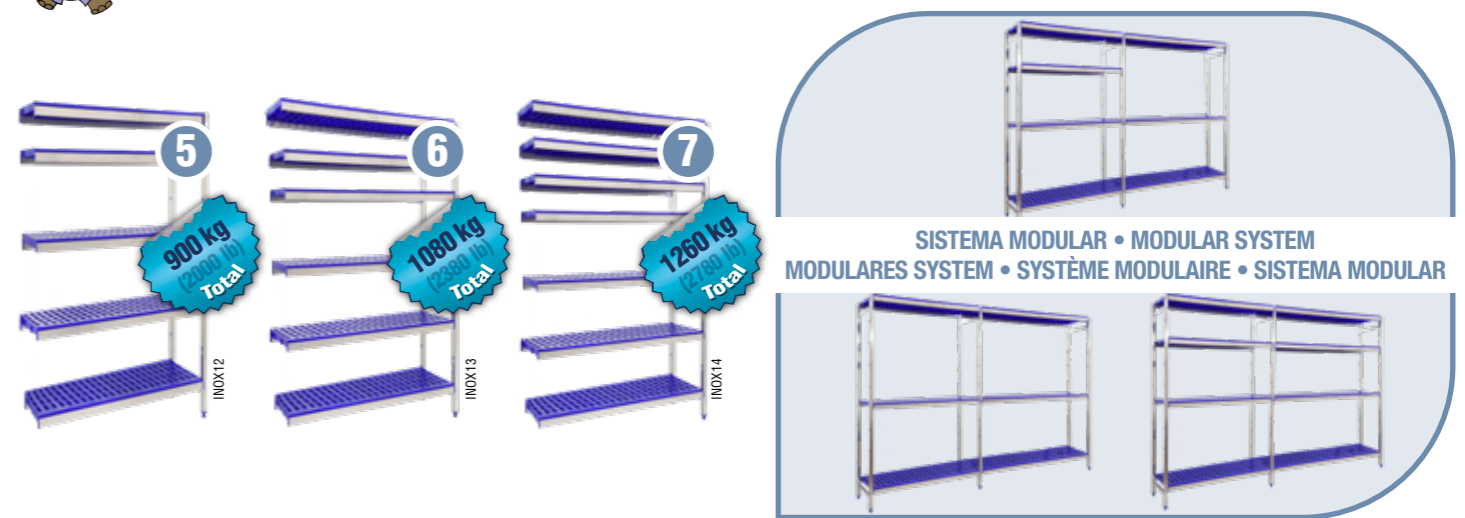

Composition Simoninox ADITONAL PP	Model	H x W x D mm (inch)	Load Capacity kg (lb)	Color	EAN Code	€/Unit	Kg/Unit (lb/Unit)
1600/2000 mm 860/1260/1660 mm 400/500 mm 63.0"/78.7" 33.9"/49.6"/65.4" 15.8"/19.7"	SIMONINOX ADITONAL 3PP						
	1600x860x400	1600x860x400 (63.0"x33.9"x15.8")	180 kg (400 lb)	●	8425437075339	486,70 €	15,05 (33.2)
	2000x860x400	2000x860x400 (78.7"x33.9"x15.8")	180 kg (400 lb)	●	8425437075575	494,56 €	15,45 (34.1)
	1600x860x500	1600x860x500 (63.0"x33.9"x19.7")	180 kg (400 lb)	●	8425437075346	508,67 €	17,60 (38.8)
	2000x860x500	2000x860x500 (78.7"x33.9"x19.7")	180 kg (400 lb)	●	8425437075582	519,15 €	18,00 (39.7)
	1600x1260x400	1600x1260x400 (63.0"x49.6"x15.8")	180 kg (400 lb)	●	8425437075353	564,56 €	19,55 (43.1)
	2000x1260x400	2000x1260x400 (78.7"x49.6"x15.8")	180 kg (400 lb)	●	8425437075599	572,43 €	19,95 (44)
	1600x1260x500	1600x1260x500 (63.0"x49.6"x19.7")	180 kg (400 lb)	●	8425437075360	592,19 €	23,30 (51.4)
	2000x1260x500	2000x1260x500 (78.7"x49.6"x19.7")	180 kg (400 lb)	●	8425437075605	602,68 €	23,70 (52.3)
	1600x1660x400	1600x1660x400 (63.0"x65.4"x15.8")	180 kg (400 lb)	●	8425437075377	763,69 €	24,05 (53)
	2000x1660x400	2000x1660x400 (78.7"x65.4"x15.8")	180 kg (400 lb)	●	8425437075612	771,55 €	24,45 (53.9)
	1600x1660x500	1600x1660x500 (63.0"x65.4"x19.7")	180 kg (400 lb)	●	8425437075384	797,14 €	29,00 (63.9)
2000x1660x500	2000x1660x500 (63.0"x65.4"x19.7")	180 kg (400 lb)	●	8425437075629	807,62 €	29,40 (64.8)	
1600/2000 mm 860/1260/1660 mm 400/500 mm 63.0"/78.7" 33.9"/49.6"/65.4" 15.8"/19.7"	SIMONINOX ADITONAL 4PP						
	1600x860x400	1600x860x400 (63.0"x33.9"x15.8")	180 kg (400 lb)	●	8425437075391	579,03 €	18,45 (40.7)
	2000x860x400	2000x860x400 (78.7"x33.9"x15.8")	180 kg (400 lb)	●	8425437075636	586,90 €	18,85 (41.6)
	1600x860x500	1600x860x500 (63.0"x33.9"x19.7")	180 kg (400 lb)	●	8425437075407	604,82 €	21,80 (48.1)
	2000x860x500	2000x860x500 (78.7"x33.9"x19.7")	180 kg (400 lb)	●	8425437075643	615,31 €	22,20 (48.9)
	1600x1260x400	1600x1260x400 (63.0"x49.6"x15.8")	180 kg (400 lb)	●	8425437075414	682,84 €	24,45 (53.9)
	2000x1260x400	2000x1260x400 (78.7"x49.6"x15.8")	180 kg (400 lb)	●	8425437075650	690,71 €	24,85 (54.8)
	1600x1260x500	1600x1260x500 (63.0"x49.6"x19.7")	180 kg (400 lb)	●	8425437075421	716,19 €	29,40 (64.8)
	2000x1260x500	2000x1260x500 (78.7"x49.6"x19.7")	180 kg (400 lb)	●	8425437075667	726,68 €	29,80 (65.7)
	1600x1660x400	1600x1660x400 (63.0"x65.4"x15.8")	180 kg (400 lb)	●	8425437075438	948,34 €	30,45 (67.1)
	2000x1660x400	2000x1660x400 (78.7"x65.4"x15.8")	180 kg (400 lb)	●	8425437075674	956,21 €	30,85 (68)
	1600x1660x500	1600x1660x500 (63.0"x65.4"x19.7")	180 kg (400 lb)	●	8425437075445	989,45 €	37,00 (81.6)
2000x1660x500	2000x1660x500 (63.0"x65.4"x19.7")	180 kg (400 lb)	●	8425437075681	999,93 €	37,40 (82.5)