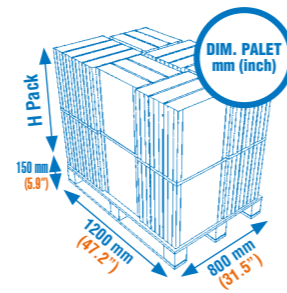

BLUE Ral 5015 Grey Ral 7046 Whi. Ral 9003

POSIBILIDAD DE OTRAS COMBINACIONES DE COLORES • OTHER COLORS AVAILABLE • AUCH IN ANDEREN FARBKOMBINATIONEN ERHÄLTICH • PLUSIEURS POSSIBILITÉS DE COMBINAISONS DE COULEURS