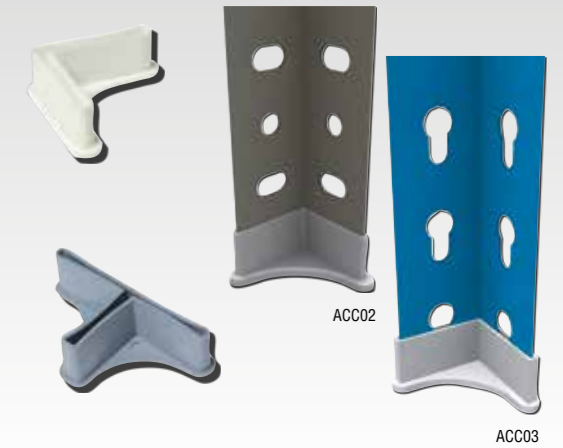

Pies de plástico/Plastic feet/Kunststofffuß/Pieds en plastique

Description	EAN Code	EAN Code	€/Unit	Unit Pack.
Bolsa/Bag 4 Pies/Feet P/35 (A)	8425437039942	8425437040092	1,98 €	12
Bolsa/Bag 4 Pies/Feet P/40 (B)	8425437039997	8425437040146	2,19 €	12
Bolsa/Bag 4 Pies/Feet P/50	8435104986325	----	2,65 €	12
Bolsa/Bag 48 Pies/Feet P/50	8435104914489	----	18,40 €	3
Bolsa/Bag 48 Pies/Feet Dobles/Doubles P/40*	8425437041198	----	32,69 €	3
Caja/Box 48 Pies/Feet P/35	8425437039973	8425437040122	11,95 €	3
Caja/Box 100 Pies/Feet P/35	8425437039980	8425437040139	22,68 €	3
Caja/Box 48 Pies/Feet P/40 (C)	8425437041204	8425437040177	13,13 €	3
Caja/Box 100 Pies/Feet P/40 (D)	8425437040030	8425437040184	23,75 €	3
Caja/Box 48 Pies/Feet Dobles/Doubles P/35*	8425437041181	----	32,27 €	3
Saco/Bag 1500 Pies/Feet P/35	8425437041280	8425437040306	245,25 €	1
Saco/Bag 1500 Pies/Feet P/40 (E)	8425437040290	8425437042058	286,20 €	1
Saco/Bag 1000 Pies/Feet P/50	8435104914496	----	369,50 €	1

* Incompatible pletina de unión / Incompatible Union plate / Inkompatible Verbindungsplatte / Plaquette d'union Incompatibilité