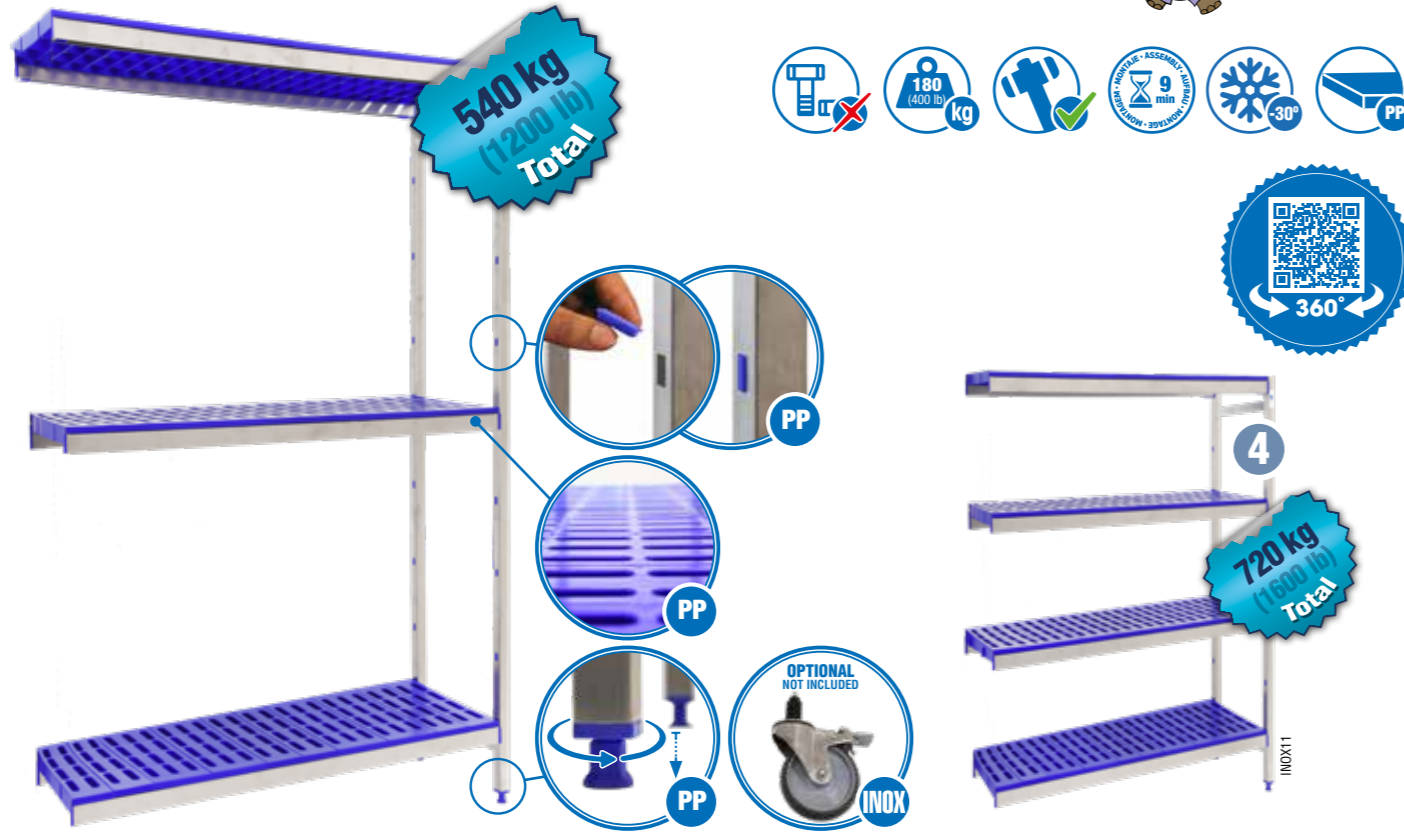

Composition Simoninox ADITONAL PP	Model	H x W x D mm (inch)	Load Capacity kg (lb)	Color	EAN Code	€/Unit	Kg/Unit (lb/Unit)
1600/2000 mm 860/1260/1660 mm 400/500 mm 63.0"/78.7" 33.9"/49.6"/65.4" 15.8"/19.7"	SIMONINOX ADITONAL 3PP						
	1600x860x400	1600x860x400 (63.0"x33.9"x15.8")	180 kg (400 lb)	●	8425437075339	486,70 €	15,05 (33.2)
	2000x860x400	2000x860x400 (78.7"x33.9"x15.8")	180 kg (400 lb)	●	8425437075575	494,56 €	15,45 (34.1)
	1600x860x500	1600x860x500 (63.0"x33.9"x19.7")	180 kg (400 lb)	●	8425437075346	508,67 €	17,60 (38.8)
	2000x860x500	2000x860x500 (78.7"x33.9"x19.7")	180 kg (400 lb)	●	8425437075582	519,15 €	18,00 (39.7)
	1600x1260x400	1600x1260x400 (63.0"x49.6"x15.8")	180 kg (400 lb)	●	8425437075353	564,56 €	19,55 (43.1)
	2000x1260x400	2000x1260x400 (78.7"x49.6"x15.8")	180 kg (400 lb)	●	8425437075599	572,43 €	19,95 (44)
	1600x1260x500	1600x1260x500 (63.0"x49.6"x19.7")	180 kg (400 lb)	●	8425437075360	592,19 €	23,30 (51.4)
	2000x1260x500	2000x1260x500 (78.7"x49.6"x19.7")	180 kg (400 lb)	●	8425437075605	602,68 €	23,70 (52.3)
	1600x1660x400	1600x1660x400 (63.0"x65.4"x15.8")	180 kg (400 lb)	●	8425437075377	763,69 €	24,05 (53)
	2000x1660x400	2000x1660x400 (78.7"x65.4"x15.8")	180 kg (400 lb)	●	8425437075612	771,55 €	24,45 (53.9)
	1600x1660x500	1600x1660x500 (63.0"x65.4"x19.7")	180 kg (400 lb)	●	8425437075384	797,14 €	29,00 (63.9)
2000x1660x500	2000x1660x500 (63.0"x65.4"x19.7")	180 kg (400 lb)	●	8425437075629	807,62 €	29,40 (64.8)	
1600/2000 mm 860/1260/1660 mm 400/500 mm 63.0"/78.7" 33.9"/49.6"/65.4" 15.8"/19.7"	SIMONINOX ADITONAL 4PP						
	1600x860x400	1600x860x400 (63.0"x33.9"x15.8")	180 kg (400 lb)	●	8425437075391	579,03 €	18,45 (40.7)
	2000x860x400	2000x860x400 (78.7"x33.9"x15.8")	180 kg (400 lb)	●	8425437075636	586,90 €	18,85 (41.6)
	1600x860x500	1600x860x500 (63.0"x33.9"x19.7")	180 kg (400 lb)	●	8425437075407	604,82 €	21,80 (48.1)
	2000x860x500	2000x860x500 (78.7"x33.9"x19.7")	180 kg (400 lb)	●	8425437075643	615,31 €	22,20 (48.9)
	1600x1260x400	1600x1260x400 (63.0"x49.6"x15.8")	180 kg (400 lb)	●	8425437075414	682,84 €	24,45 (53.9)
	2000x1260x400	2000x1260x400 (78.7"x49.6"x15.8")	180 kg (400 lb)	●	8425437075650	690,71 €	24,85 (54.8)
	1600x1260x500	1600x1260x500 (63.0"x49.6"x19.7")	180 kg (400 lb)	●	8425437075421	716,19 €	29,40 (64.8)
	2000x1260x500	2000x1260x500 (78.7"x49.6"x19.7")	180 kg (400 lb)	●	8425437075667	726,68 €	29,80 (65.7)
	1600x1660x400	1600x1660x400 (63.0"x65.4"x15.8")	180 kg (400 lb)	●	8425437075438	948,34 €	30,45 (67.1)
	2000x1660x400	2000x1660x400 (78.7"x65.4"x15.8")	180 kg (400 lb)	●	8425437075674	956,21 €	30,85 (68)
	1600x1660x500	1600x1660x500 (63.0"x65.4"x19.7")	180 kg (400 lb)	●	8425437075445	989,45 €	37,00 (81.6)
2000x1660x500	2000x1660x500 (63.0"x65.4"x19.7")	180 kg (400 lb)	●	8425437075681	999,93 €	37,40 (82.5)