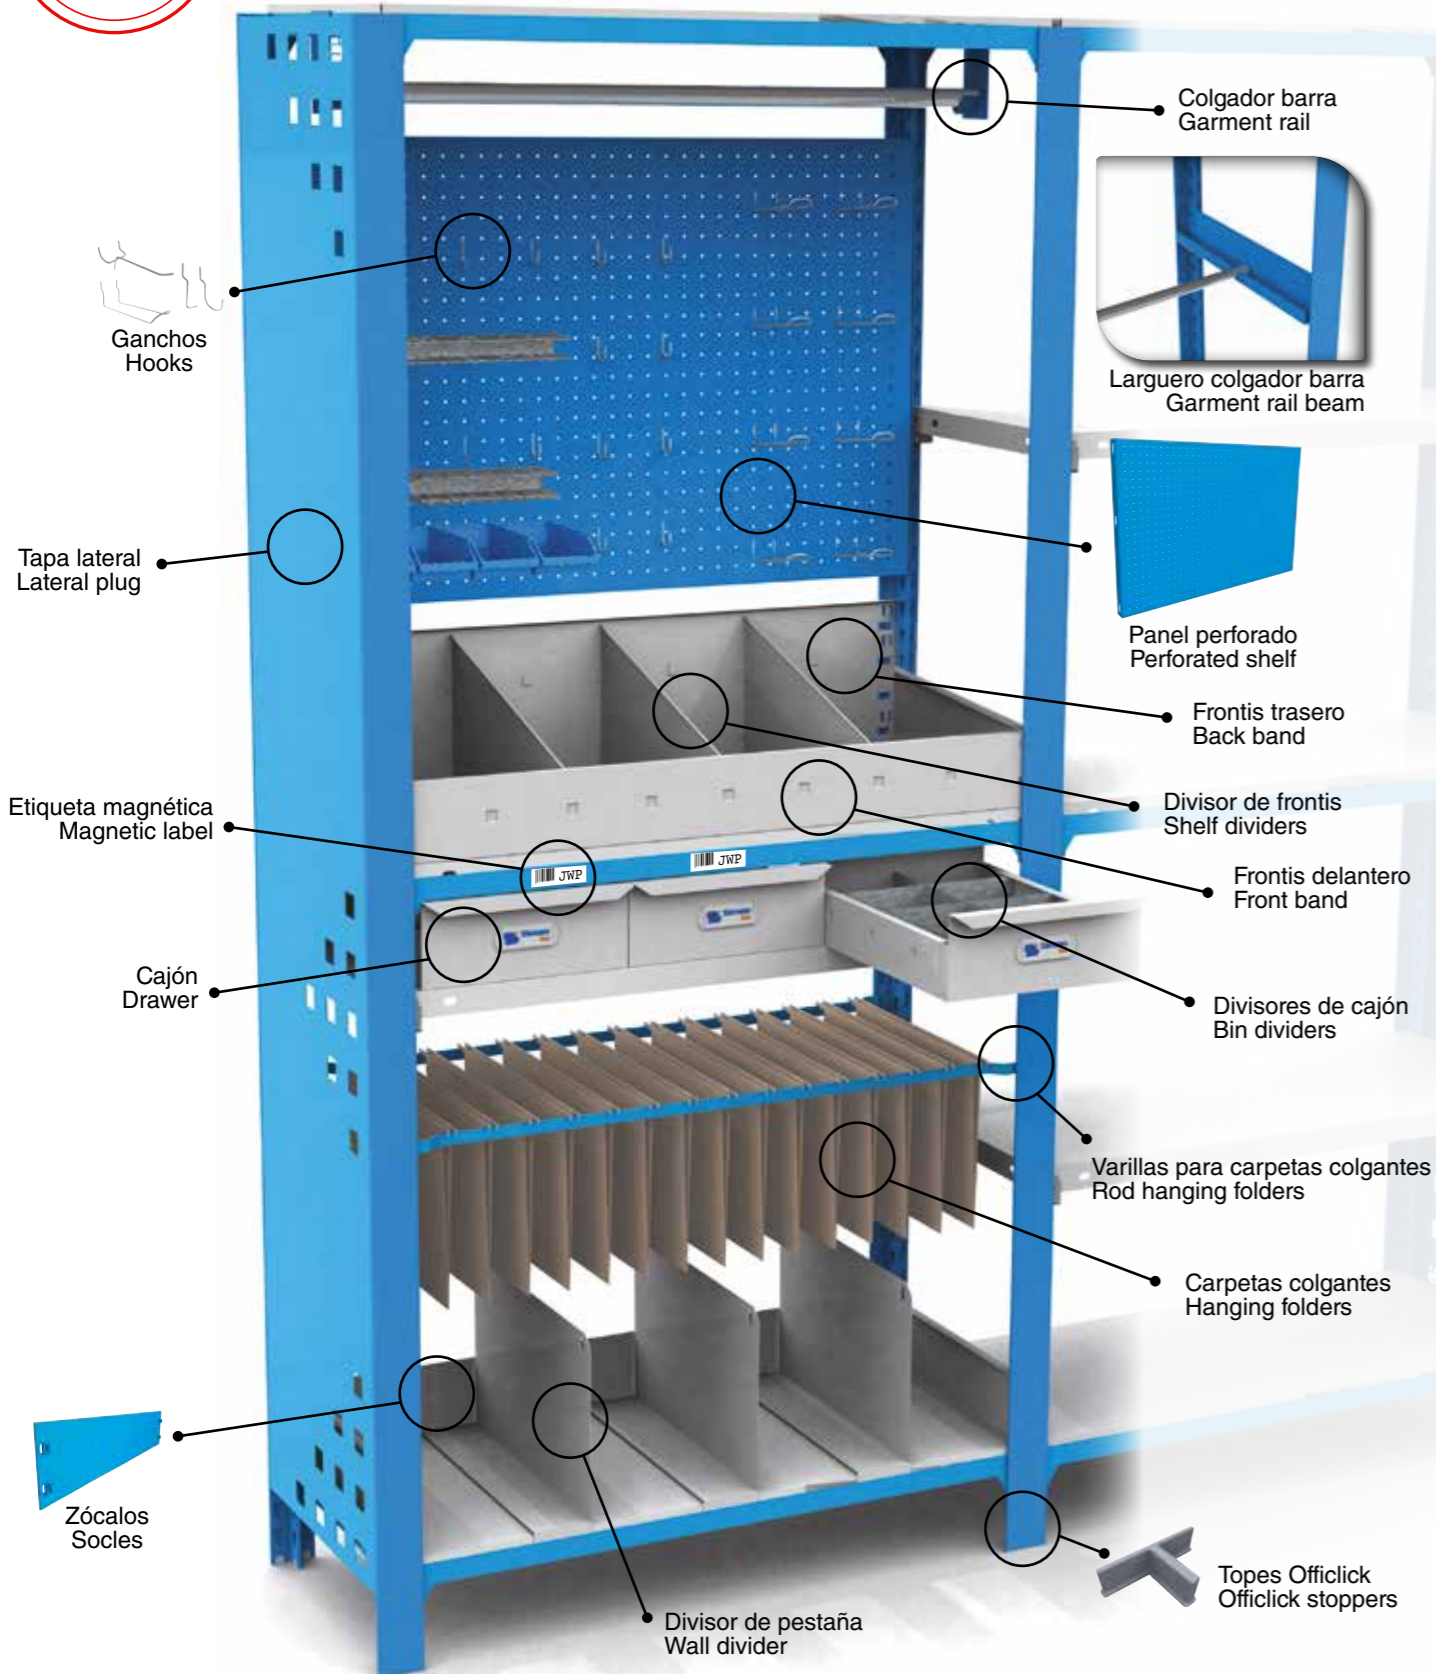

Pag.
148

OFFICLICK INITIAL METAL

p. 118

OFFICLICK ADDITIONAL METAL

p. 119

OFFICLICK INITIAL WOOD

p. 120

OFFICLICK ADDITIONAL WOOD

p. 122

SIMONOFFICE
KITS