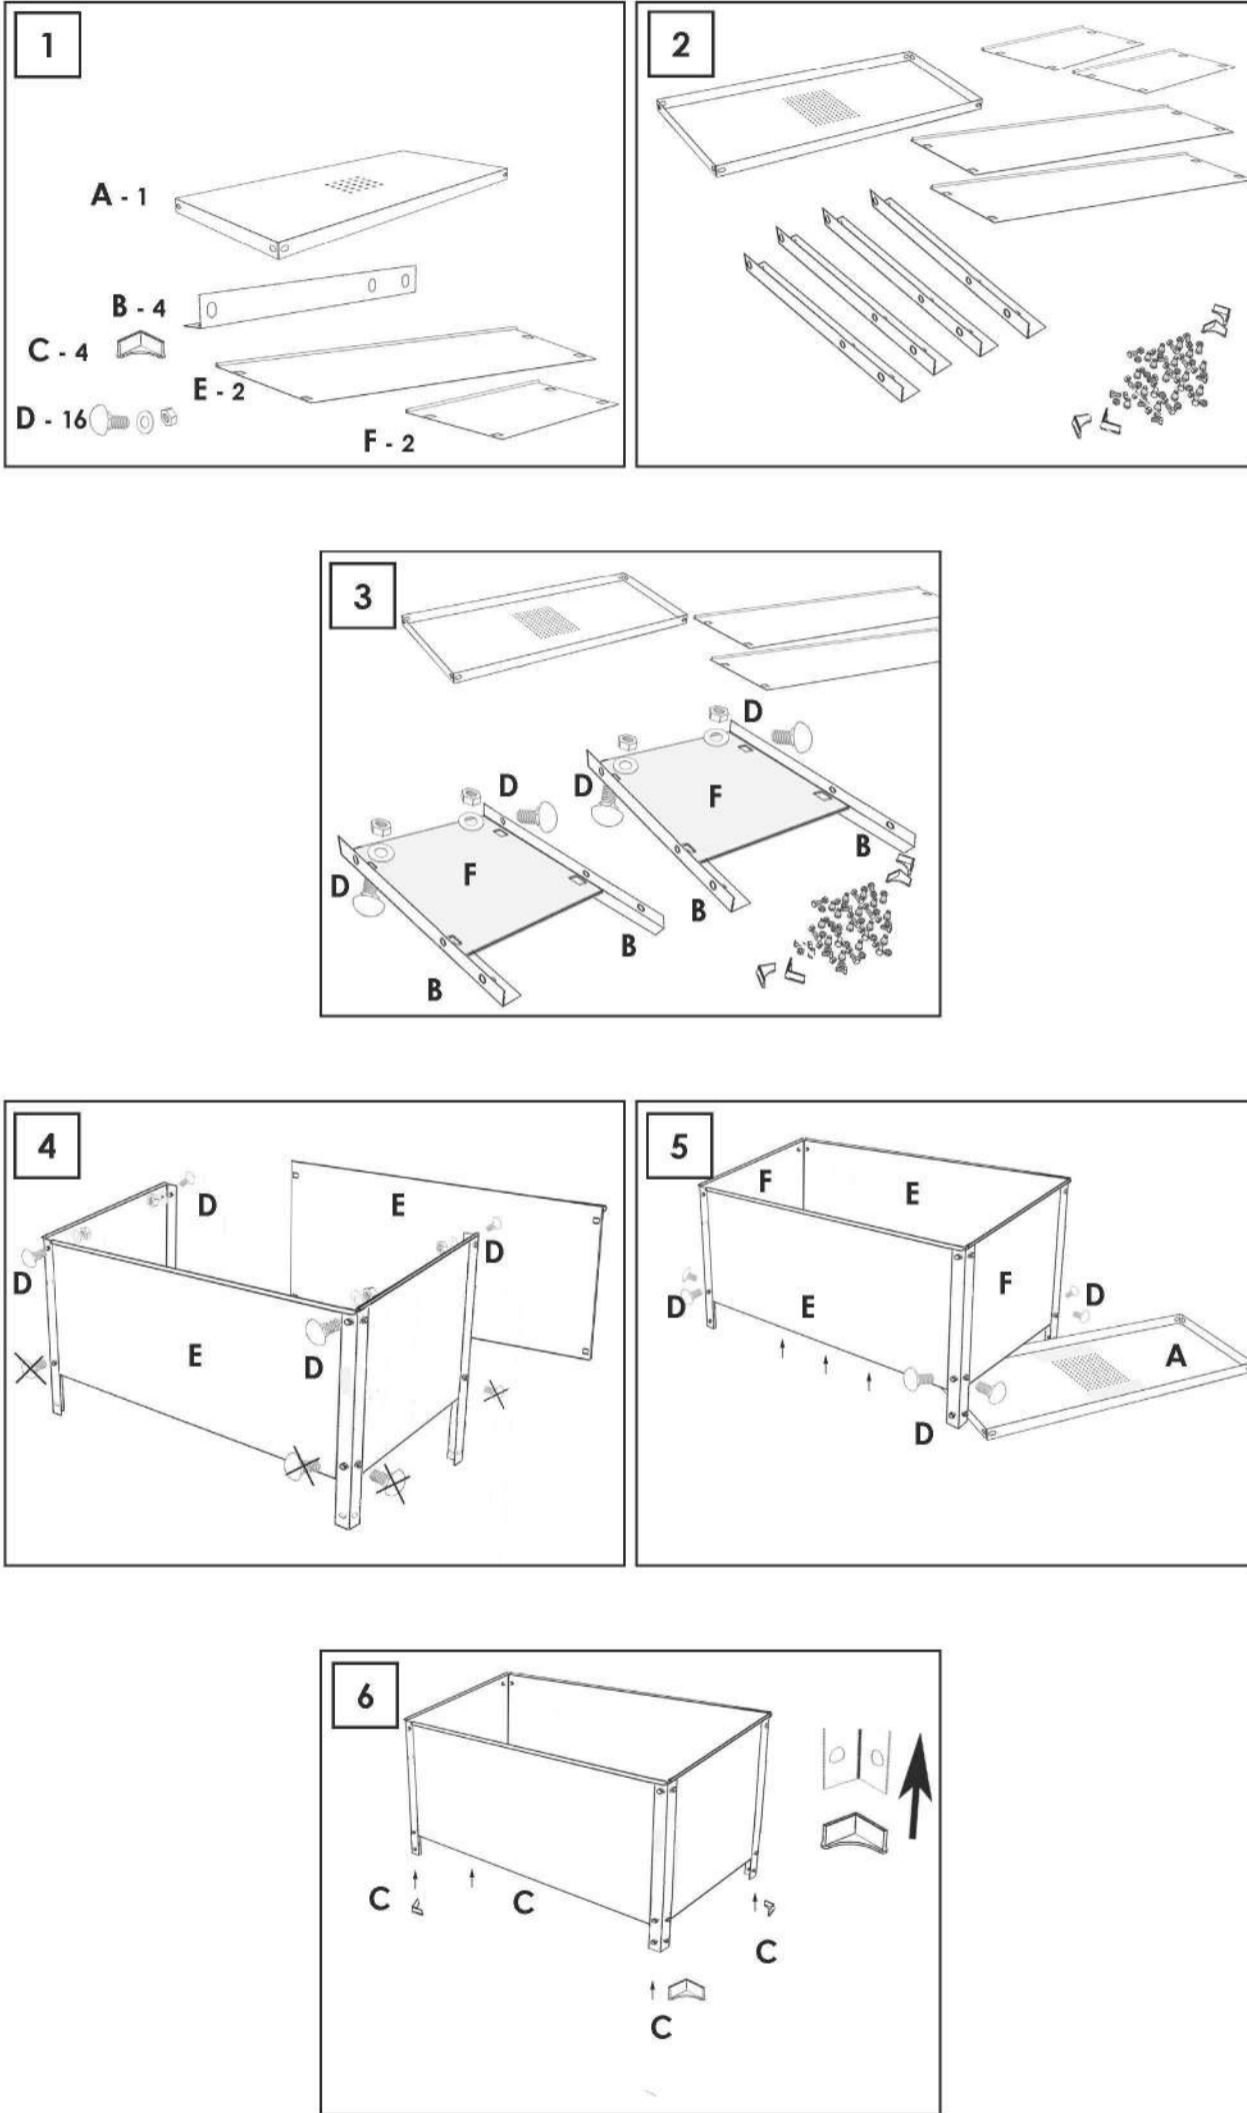

SIMONCLASSIC

Up to **150 Kg**
(331 lb)
Kg/Shelf
Uniformly Distributed Load

SIMONCLICK

Up to **400 Kg**
(882 lb)
Kg/Shelf
Uniformly Distributed Load

SIMONOFFICE

Up to **275 Kg**
(606 lb)
Kg/Shelf
Uniformly Distributed Load

SIMONTALLER

Up to **700 Kg**
(1543 lb)
Kg/Shelf
Uniformly Distributed Load

**BANCOS DE TRABAJO
WORK BENCHES**

Up to **800 Kg**
(1764 lb)
Kg/Shelf
Uniformly Distributed Load

SIMONHOME

Up to **150 Kg**
(331 lb)
Kg/Shelf
Uniformly Distributed Load

**TAQUILLAS
LOCKER**

SIMONTITÁN

Up to **900 Kg**
(1984 lb)
Kg/Shelf
Uniformly Distributed Load

SIMONINOX

SIMONPALET

Up to **4500 Kg**
(9921 lb)
Kg/Shelf
Uniformly Distributed Load

SIMONLEVER

**ALTILLOS Y PASILLOS ELEVADOS
PLATFORMS AND MEZZANINES**