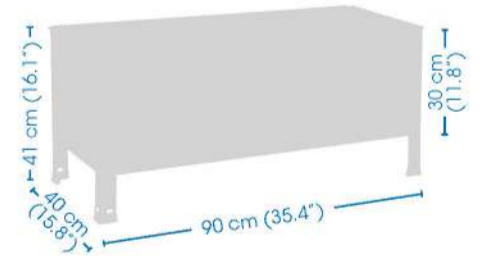

# Simongarden Urban

**41 x 90 x 40 cm\***

16.1" x 35.4" x 15.8"

\*MEDIDAS EN USO: 419 x 924 x 421 mm  
USED MEASUREMENTS: 16.50" x 36.38" x 16.58"

ESTANTERIAS SIMON S.L. B. 50.556.463  
PG. ALFAMEN C/ POLIGONO C, N°3  
ALFAMEN (ZARAGOZA)

info@simonrack.com  
www.simonrack.com  
Telf. (+34) 976 628 537  
Fax (+34) 976 628 542

**SIMONCLASSIC**

Up to **150 Kg**  
(331 lb)  
Kg/Shelf  
Uniformly Distributed Load

**SIMONCLICK**

Up to **400 Kg**  
(882 lb)  
Kg/Shelf  
Uniformly Distributed Load

Up to **800 Kg**  
(1764 lb)  
Kg/Shelf  
Uniformly Distributed Load

**SIMONHOME**

Up to **150 Kg**  
(331 lb)  
Kg/Shelf  
Uniformly Distributed Load

**TAQUILLAS  
LOCKER**

**SIMONTITÁN**

Up to **900 Kg**  
(1984 lb)  
Kg/Shelf  
Uniformly Distributed Load