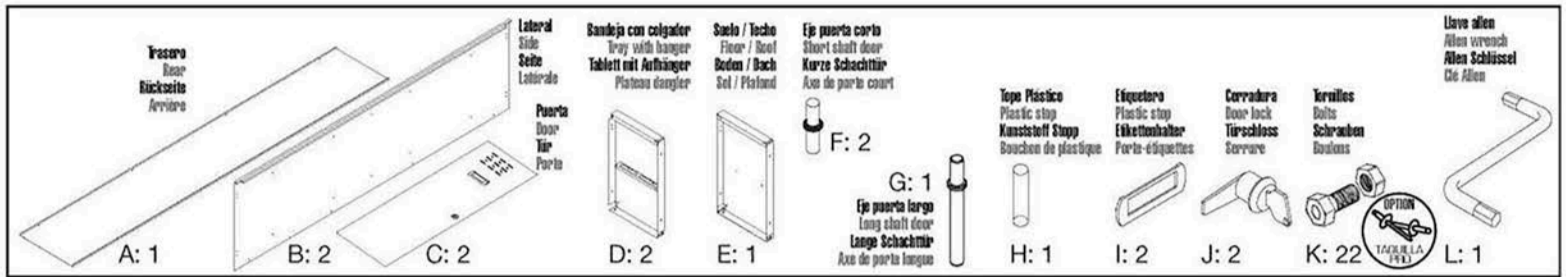

PROF. DISM. TANDEM 1/1 300 INICIAL
PROF. DISM. TANDEM 1/1 400 INICIAL