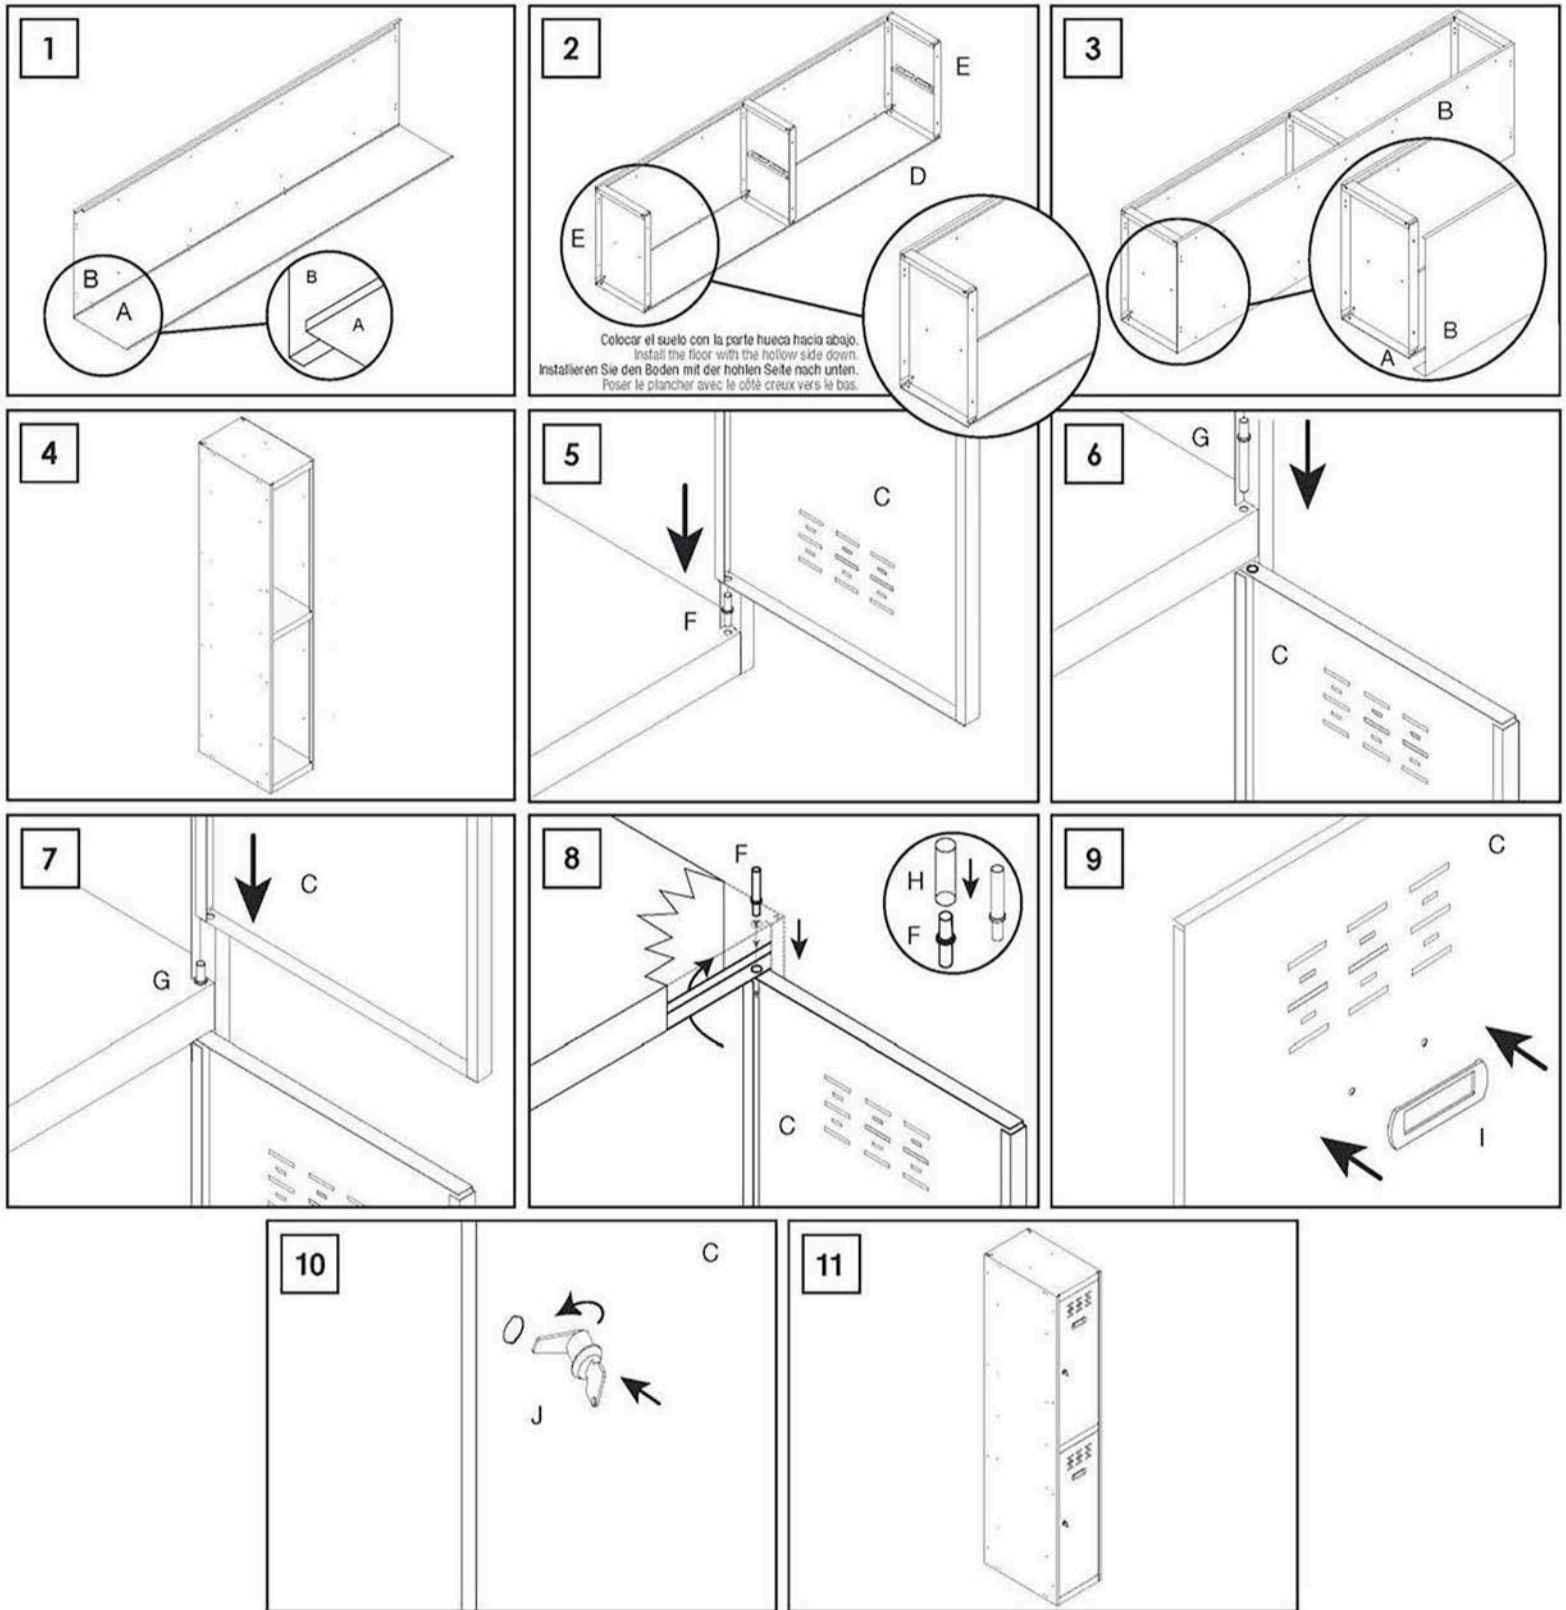

PROF. DISM. TANDEM 1/1 300 INICIAL
PROF. DISM. TANDEM 1/1 400 INICIAL