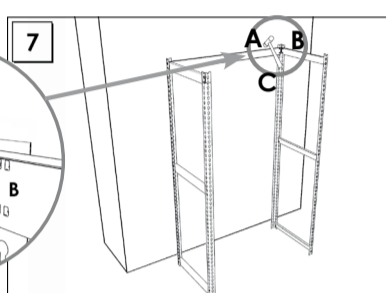

200 x 240 x 90 cm.

NOT INCLUDED:

9 min.

On-line instructions: www.simonrack.com/instructions LOGIN: 196003

www.simonrack.com • www.simonrack.com • www.simonrack.com • www.simonrack.com

SIMONCLASSIC

SIMONCLICK