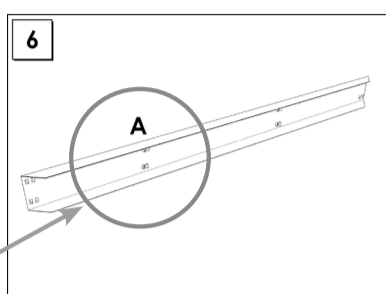

200 x 240 x 90 cm.

NOT INCLUDED:

9 min.

On-line instructions: www.simonrack.com/instructions LOGIN: 196003

www.simonrack.com • www.simonrack.com • www.simonrack.com • www.simonrack.com

SIMONCLASSIC

SIMONCLICK