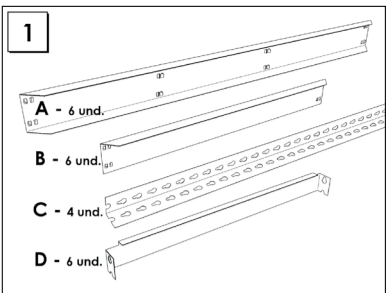

200 x 240 x 90 cm.

NOT INCLUDED:

9 min.

On-line instructions: www.simonrack.com/instructions LOGIN: 196003

www.simonrack.com • www.simonrack.com • www.simonrack.com • www.simonrack.com

SIMONCLASSIC

SIMONCLICK