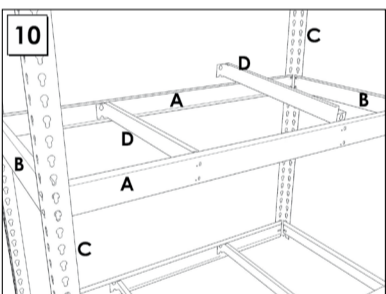

200 x 240 x 90 cm.

NOT INCLUDED:

9 min.

On-line instructions: www.simonrack.com/instructions LOGIN: 196003

www.simonrack.com • www.simonrack.com • www.simonrack.com • www.simonrack.com

SIMONCLASSIC

SIMONCLICK