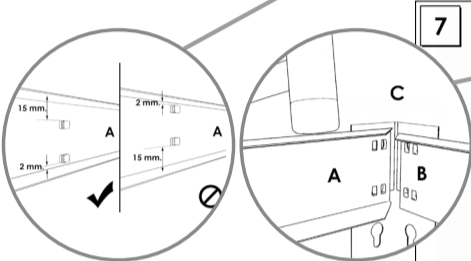

200 x 240 x 90 cm.

NOT INCLUDED:

9 min.

On-line instructions: www.simonrack.com/instructions LOGIN: 196003

www.simonrack.com • www.simonrack.com • www.simonrack.com • www.simonrack.com

SIMONCLASSIC

SIMONCLICK