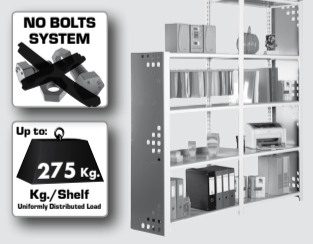

On-line instructions: www.simonrack.com/instructions LOGIN: 196003

www.simonrack.com • www.simonrack.com • www.simonrack.com • www.simonrack.com

SIMONCLASSIC

SIMONCLICK

OFFCLICK

SIMONFORTE

SIMONCROMO

SIMONINOX

SIMONTITÁN

SIMONPALET

SIMONLEVER