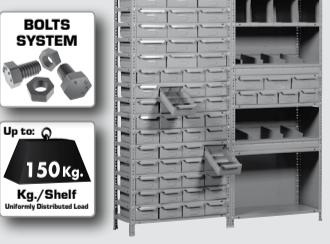

200 x 240 x 90 cm.

NOT INCLUDED:

9 min.

On-line instructions: www.simonrack.com/instructions LOGIN: 196003

www.simonrack.com • www.simonrack.com • www.simonrack.com • www.simonrack.com

SIMONCLASSIC

SIMONCLICK