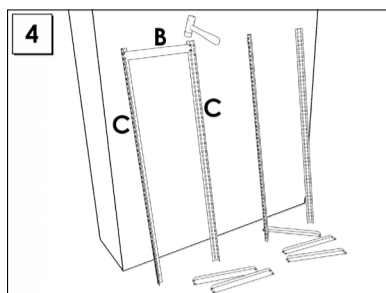

200 x 240 x 90 cm.

NOT INCLUDED:

9 min.

On-line instructions: www.simonrack.com/instructions LOGIN: 196003

www.simonrack.com • www.simonrack.com • www.simonrack.com • www.simonrack.com

SIMONCLASSIC

SIMONCLICK