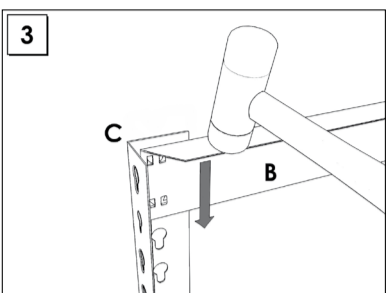

200 x 240 x 90 cm.

NOT INCLUDED:

9 min.

On-line instructions: www.simonrack.com/instructions LOGIN: 196003

www.simonrack.com • www.simonrack.com • www.simonrack.com • www.simonrack.com

SIMONCLASSIC

SIMONCLICK