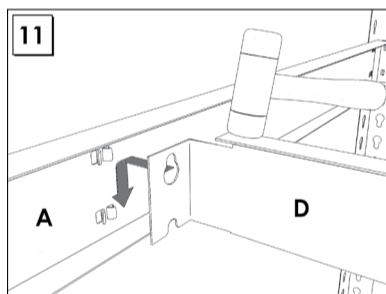

200 x 240 x 90 cm.

NOT INCLUDED:

9 min.

On-line instructions: www.simonrack.com/instructions LOGIN: 196003

www.simonrack.com • www.simonrack.com • www.simonrack.com • www.simonrack.com

SIMONCLASSIC

SIMONCLICK