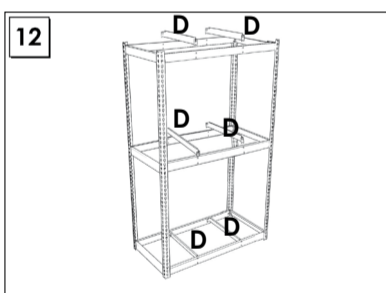

200 x 240 x 90 cm.

NOT INCLUDED:

9 min.

On-line instructions: www.simonrack.com/instructions LOGIN: 196003

www.simonrack.com • www.simonrack.com • www.simonrack.com • www.simonrack.com

SIMONCLASSIC

SIMONCLICK