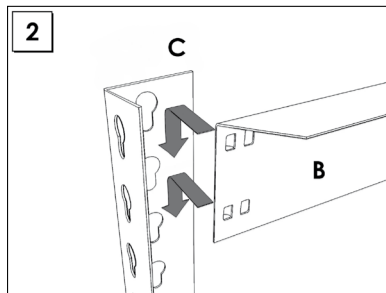

200 x 240 x 90 cm.

NOT INCLUDED:

9 min.

On-line instructions: www.simonrack.com/instructions LOGIN: 196003

www.simonrack.com • www.simonrack.com • www.simonrack.com • www.simonrack.com

SIMONCLASSIC

SIMONCLICK