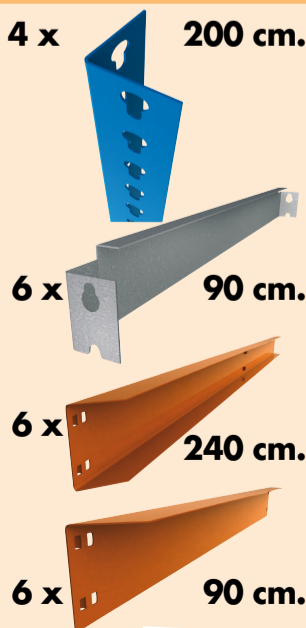

200 x 240 x 90 cm.

NOT INCLUDED:

9 min.

On-line instructions: www.simonrack.com/instructions LOGIN: 196003

www.simonrack.com • www.simonrack.com • www.simonrack.com • www.simonrack.com

SIMONCLASSIC

SIMONCLICK