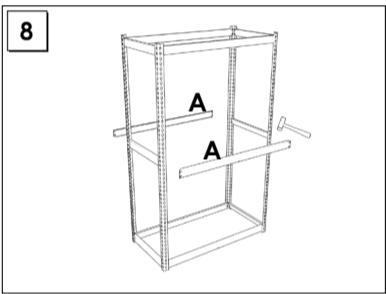

200 x 240 x 90 cm.

NOT INCLUDED:

9 min.

On-line instructions: www.simonrack.com/instructions LOGIN: 196003

www.simonrack.com • www.simonrack.com • www.simonrack.com • www.simonrack.com

SIMONCLASSIC

SIMONCLICK