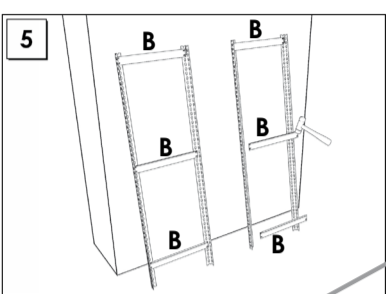

200 x 240 x 90 cm.

NOT INCLUDED:

9 min.

On-line instructions: www.simonrack.com/instructions LOGIN: 196003

www.simonrack.com • www.simonrack.com • www.simonrack.com • www.simonrack.com

SIMONCLASSIC

SIMONCLICK