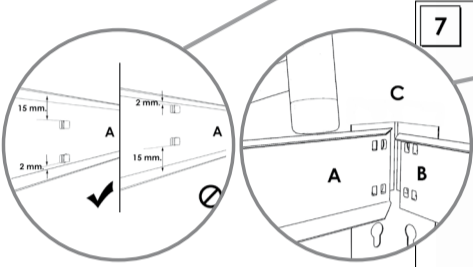

On-line instructions: www.simonrack.com/instructions

LOGIN: 196003

www.simonrack.com • www.simonrack.com • www.simonrack.com • www.simonrack.com

SIMONCLASSIC

SIMONCLICK

OFFICLICK

SIMONFORTE

SIMONCROMO

SIMONINOX

SIMONTITÁN

SIMONPALET

SIMONLEVER