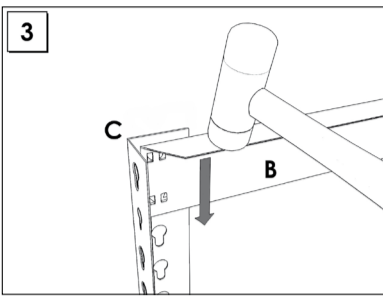

On-line instructions: www.simonrack.com/instructions

LOGIN: 196003

www.simonrack.com • www.simonrack.com • www.simonrack.com • www.simonrack.com

SIMONCLASSIC

SIMONCLICK

OFFICLICK

SIMONFORTE

SIMONCROMO

SIMONINOX

SIMONTITÁN

SIMONPALET

SIMONLEVER