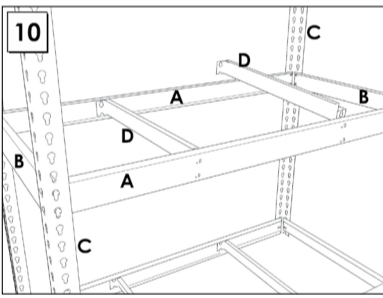

On-line instructions: www.simonrack.com/instructions

LOGIN: 196003

www.simonrack.com • www.simonrack.com • www.simonrack.com • www.simonrack.com

SIMONCLASSIC

SIMONCLICK

OFFICLICK

SIMONFORTE

SIMONCROMO

SIMONINOX

SIMONTITÁN

SIMONPALET

SIMONLEVER