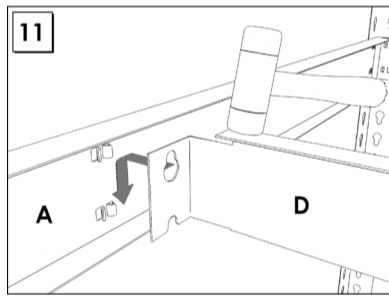

On-line instructions: www.simonrack.com/instructions

LOGIN: 196003

www.simonrack.com • www.simonrack.com • www.simonrack.com • www.simonrack.com

SIMONCLASSIC

SIMONCLICK

OFFICLICK

SIMONFORTE

SIMONCROMO

SIMONINOX

SIMONTITÁN

SIMONPALET

SIMONLEVER