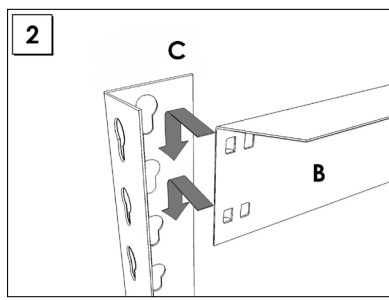

On-line instructions: www.simonrack.com/instructions

LOGIN: 196003

www.simonrack.com • www.simonrack.com • www.simonrack.com • www.simonrack.com

SIMONCLASSIC

SIMONCLICK

OFFICLICK

SIMONFORTE

SIMONCROMO

SIMONINOX

SIMONTITÁN

SIMONPALET

SIMONLEVER