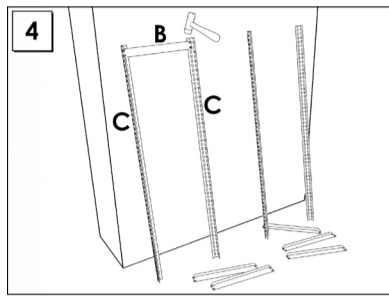

On-line instructions: www.simonrack.com/instructions

LOGIN: 196003

www.simonrack.com • www.simonrack.com • www.simonrack.com • www.simonrack.com

SIMONCLASSIC

SIMONCLICK

OFFICLICK

SIMONFORTE

SIMONCROMO

SIMONINOX

SIMONTITÁN

SIMONPALET

SIMONLEVER