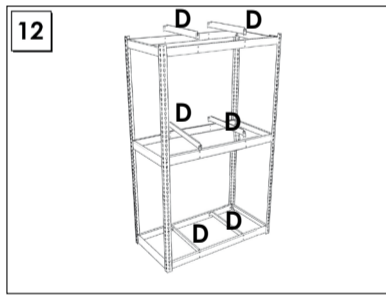

On-line instructions: www.simonrack.com/instructions

LOGIN: 196003

www.simonrack.com • www.simonrack.com • www.simonrack.com • www.simonrack.com

SIMONCLASSIC

SIMONCLICK

OFFICLICK

SIMONFORTE

SIMONCROMO

SIMONINOX

SIMONTITÁN

SIMONPALET

SIMONLEVER