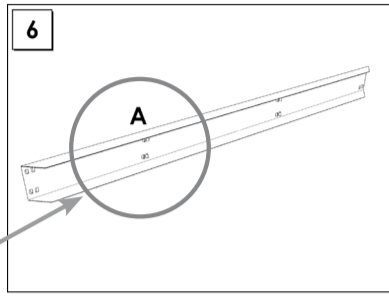

On-line instructions: www.simonrack.com/instructions

LOGIN: 196003

www.simonrack.com • www.simonrack.com • www.simonrack.com • www.simonrack.com

SIMONCLASSIC

SIMONCLICK

OFFICLICK

SIMONFORTE

SIMONCROMO

SIMONINOX

SIMONTITÁN

SIMONPALET

SIMONLEVER