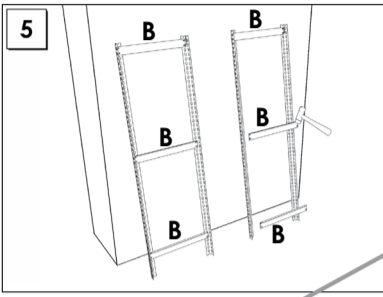

On-line instructions: www.simonrack.com/instructions

LOGIN: 196003

www.simonrack.com • www.simonrack.com • www.simonrack.com • www.simonrack.com

SIMONCLASSIC

SIMONCLICK

OFFICLICK

SIMONFORTE

SIMONCROMO

SIMONINOX

SIMONTITÁN

SIMONPALET

SIMONLEVER