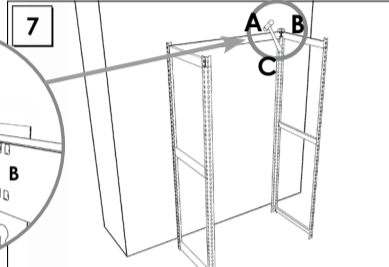

On-line instructions: www.simonrack.com/instructions

LOGIN: 196003

www.simonrack.com • www.simonrack.com • www.simonrack.com • www.simonrack.com

SIMONCLASSIC

SIMONCLICK

OFFICLICK

SIMONFORTE

SIMONCROMO

SIMONINOX

SIMONTITÁN

SIMONPALET

SIMONLEVER