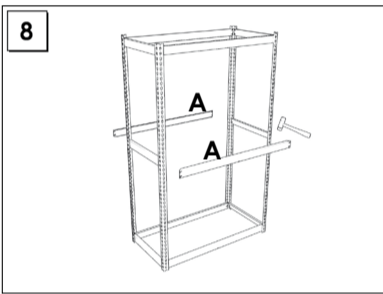

On-line instructions: www.simonrack.com/instructions

LOGIN: 196003

www.simonrack.com • www.simonrack.com • www.simonrack.com • www.simonrack.com

SIMONCLASSIC

SIMONCLICK

OFFICLICK

SIMONFORTE

SIMONCROMO

SIMONINOX

SIMONTITÁN

SIMONPALET

SIMONLEVER