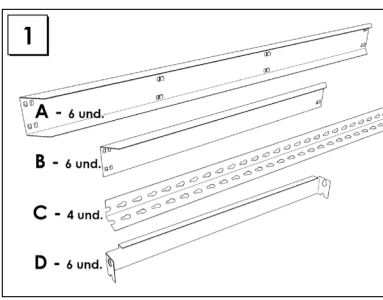

On-line instructions: www.simonrack.com/instructions

LOGIN: 196003

www.simonrack.com • www.simonrack.com • www.simonrack.com • www.simonrack.com

SIMONCLASSIC

SIMONCLICK

OFFICLICK

SIMONFORTE

SIMONCROMO

SIMONINOX

SIMONTITÁN

SIMONPALET

SIMONLEVER