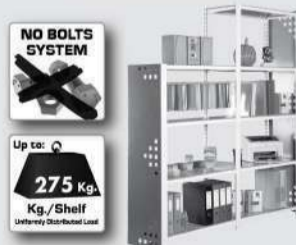

INSTRUCTIONS

STANDARD MOUNTING

On-line instructions: www.simonrack.com/instructions LOGIN: 196003

www.simonrack.com • www.simonrack.com • www.simonrack.com • www.simonrack.com

SIMONCLASSIC

SIMONCLICK

OFFCLICK