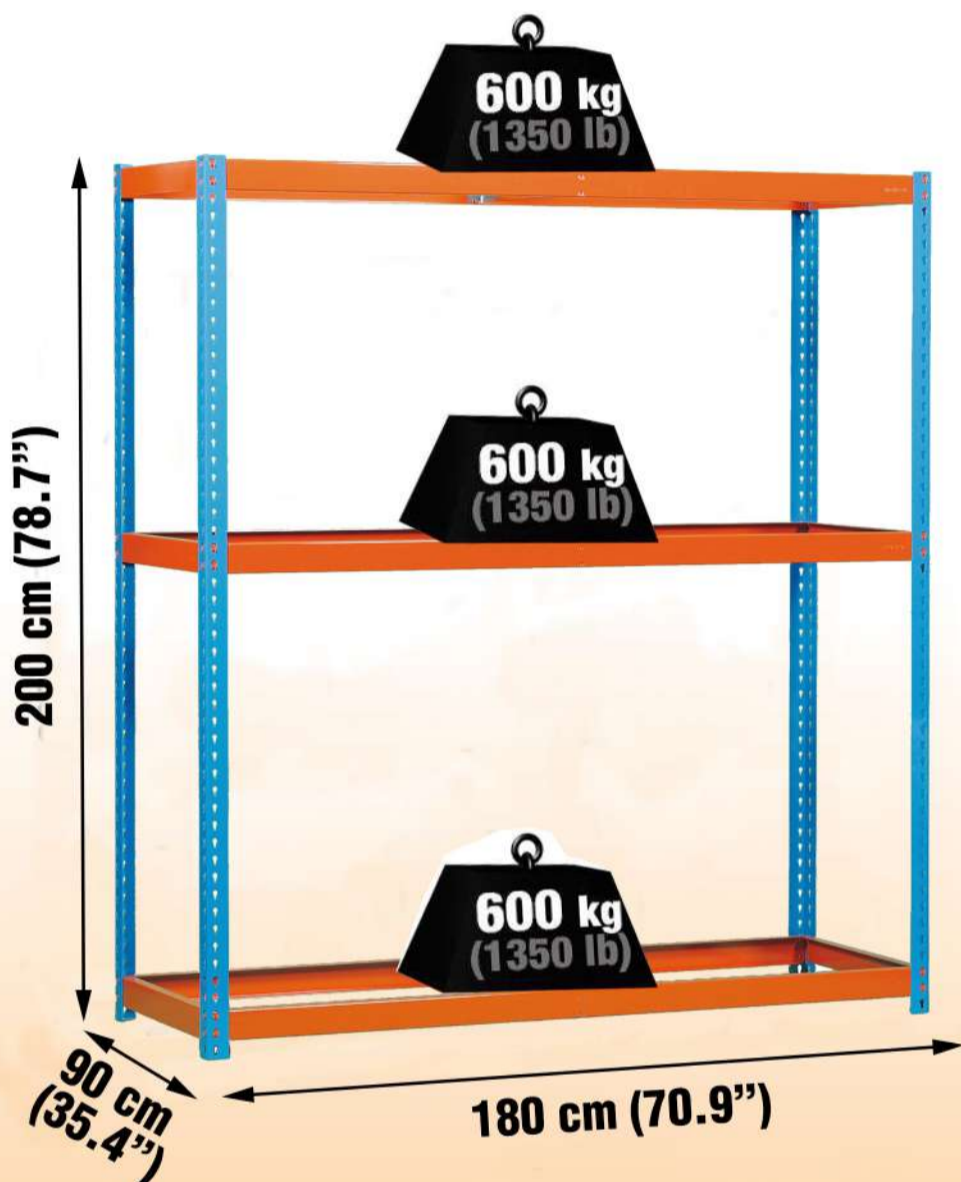

Simon Rack
SINCE 1964 - MANUFACTURER

SIMONFORTE ST 1809-3

200 x 180 x 90 cm
78.7" x 70.9" x 35.4"

NOT INCLUDED:

- 4 x 200 cm (78.7'')
- 3 x 90 cm (35.4'')
- 6 x 180 cm (70.9'')
- 6 x 90 cm (35.4'')

www.simonrack.com