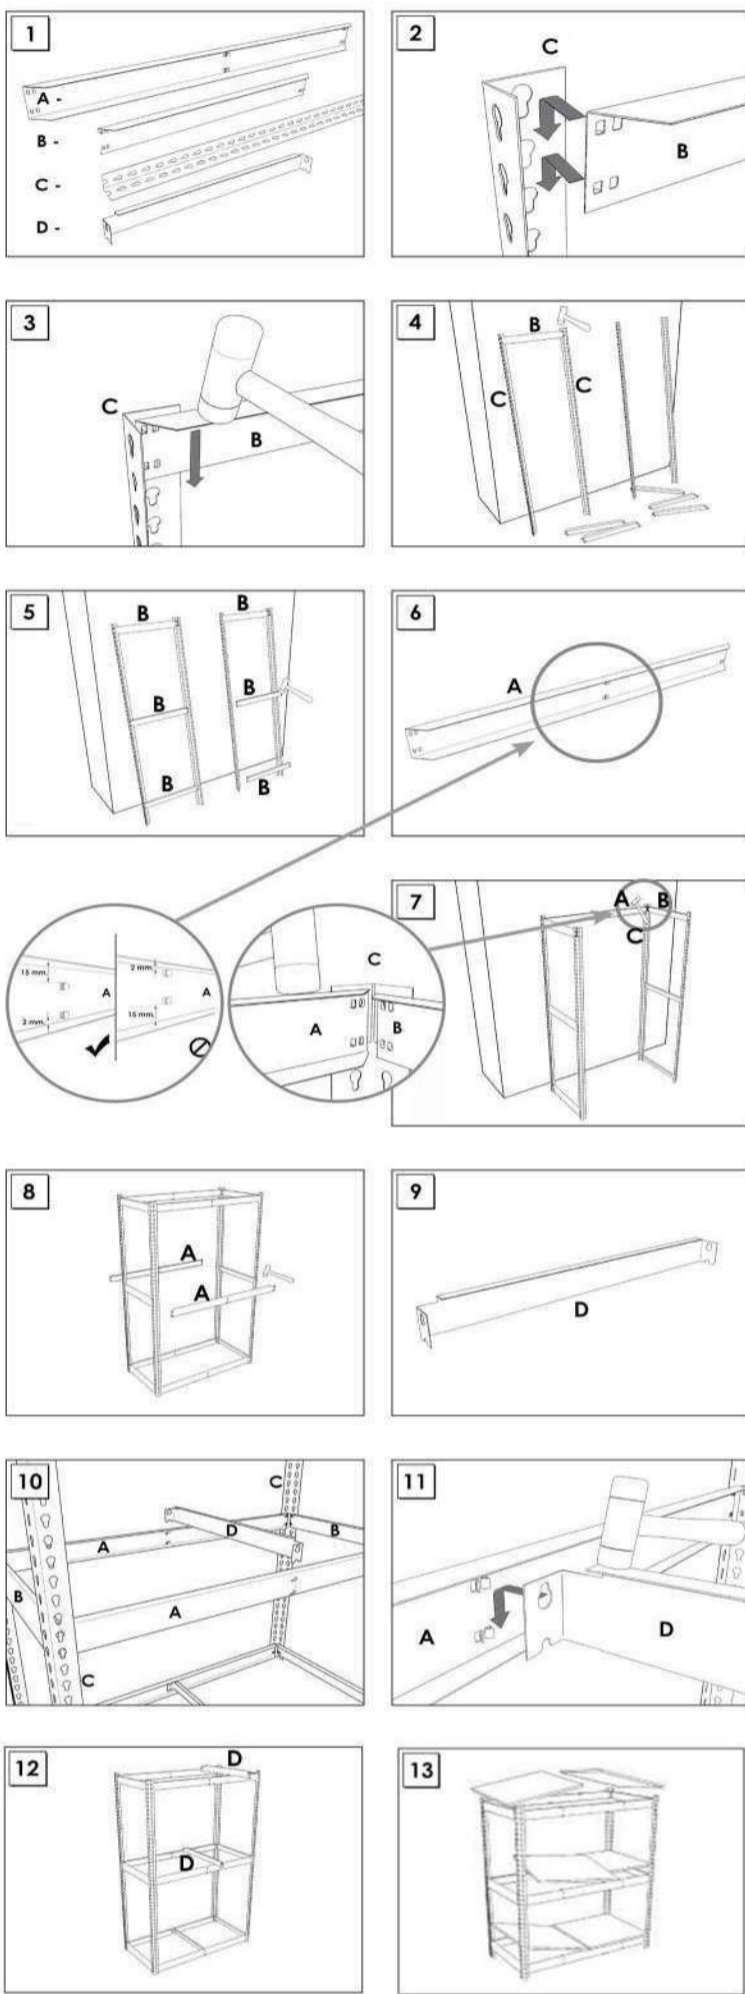

STANDARD MOUNTING