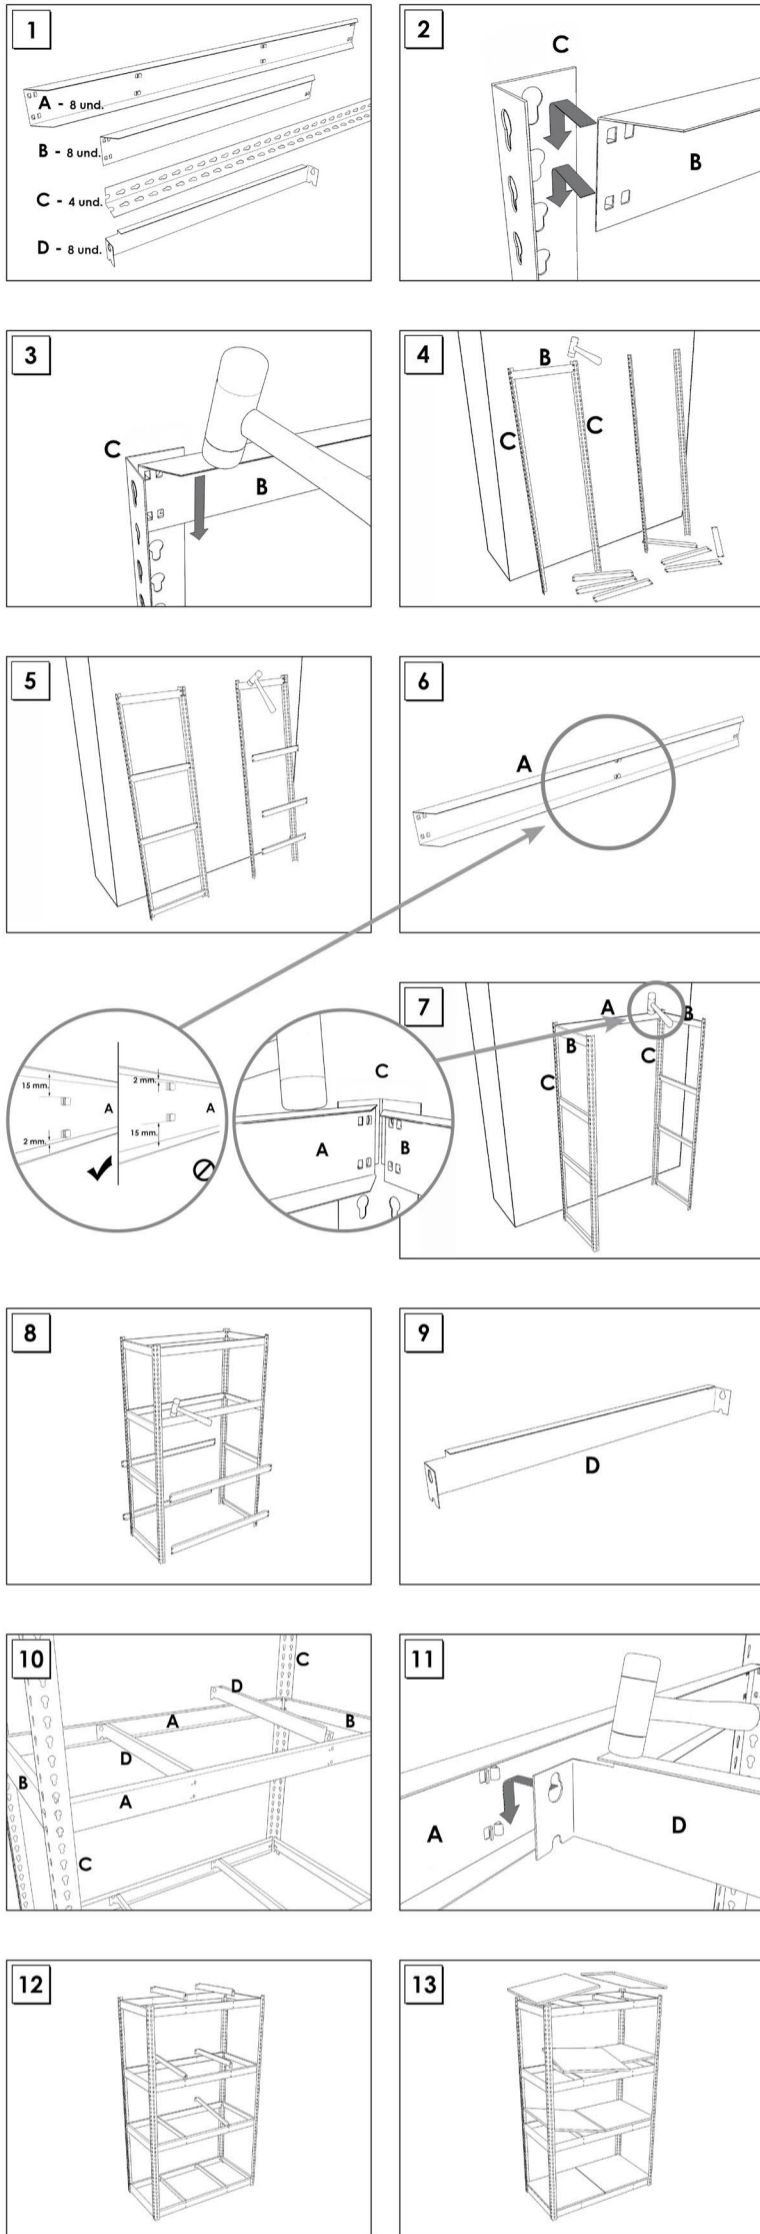

SIMONFORTE ST 2406-4

Plywood

200 x 240 x 60 cm
78.7" x 94.5" x 23.6"

EPOXY POLIESTER

9 min.

On-line instructions: www.simonrack.com/instructions LOGIN: 196004

www.simonrack.com • www.simonrack.com • www.simonrack.com • www.simonrack.com