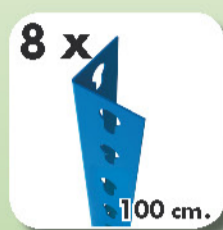

# 200 x 100 x 30 cm.

**SIMONCLICK**  
**PLUS 5/300**

On-line instructions: [www.instructionsrack.com/simonclick](http://www.instructionsrack.com/simonclick)

[www.simonrack.com](http://www.simonrack.com)

MADE IN SPAIN