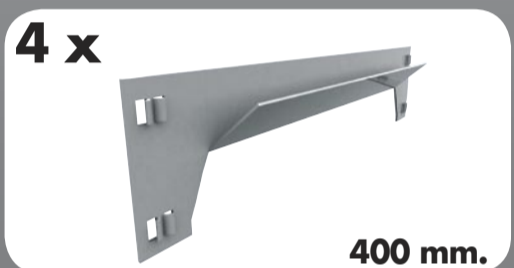

Official 4/400

1500 x 900 x 400 mm.

Initial Module

On-line instructions: www.simonrack.com/instructions

LOGIN: 181504

EPOXY POLIESTER
BLANCO/WENGUÉ

MADE IN EUROPE

www.simonrack.com