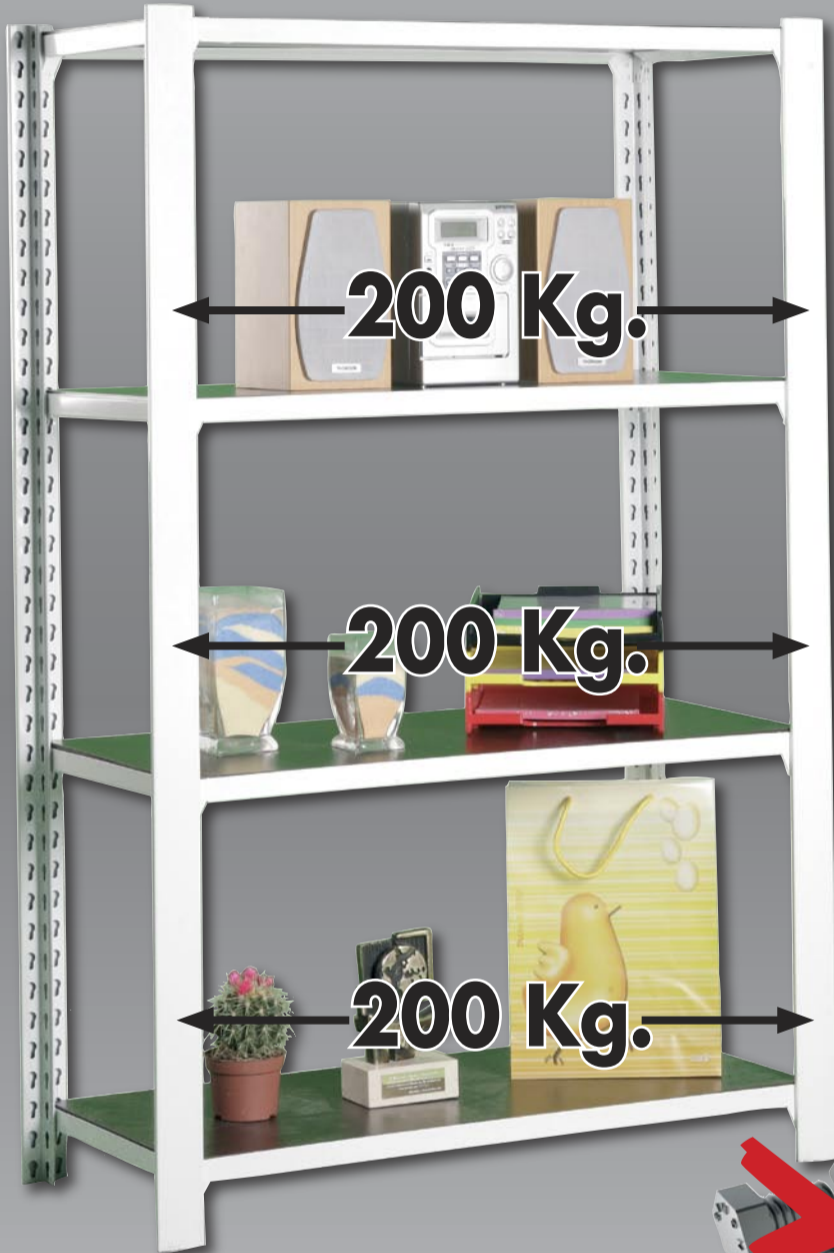

Official 4/400

1500 x 900 x 400 mm.

Initial Module

On-line instructions: www.simonrack.com/instructions

LOGIN: 181504

EPOXY POLIESTER
BLANCO/WENGUÉ

MADE IN EUROPE

www.simonrack.com