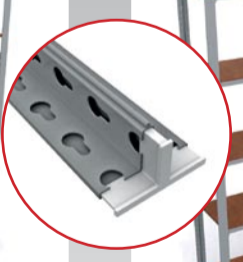

# Official 4/400

1500 x 900 x 400 mm.

**Additional Module**

**Necessary Initial Module!!**

On-line instructions: [www.simonrack.com/instructions](http://www.simonrack.com/instructions) LOGIN: 181504

MADE IN EUROPE