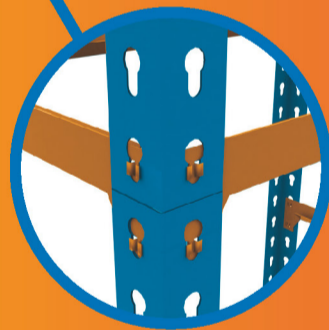

180 x 90 x 50 cm*

OREWORK®

MADE IN SPAIN

INSTRUCCIONES