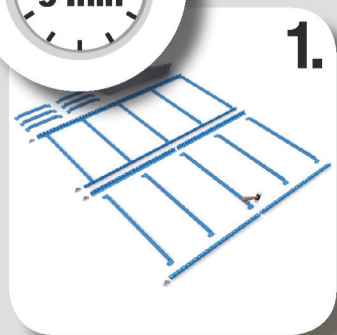

180 x 90 x 50 cm*

OREWORK®

MADE IN SPAIN

INSTRUCCIONES