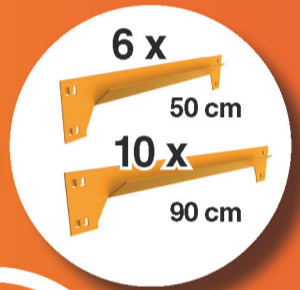

180 x 90 x 50 cm*

OREWORK®

MADE IN SPAIN

INSTRUCCIONES