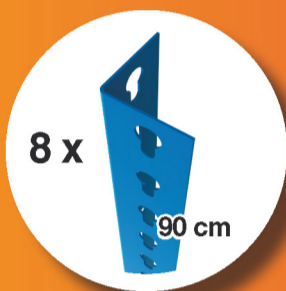

180 x 90 x 50 cm*

OREWORK®

MADE IN SPAIN

INSTRUCCIONES