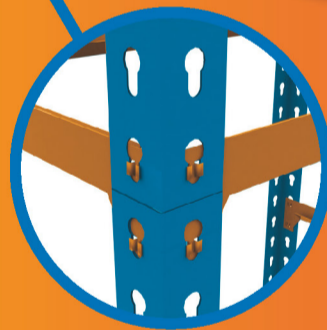

180 x 90 x 40 cm*

OREWORK®

MADE IN SPAIN

INSTRUCCIONES