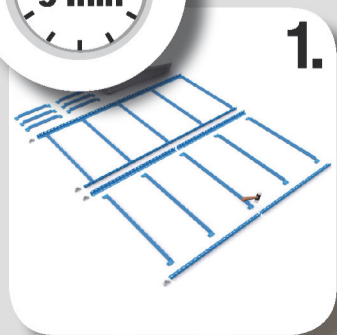

180 x 90 x 40 cm*

OREWORK®

MADE IN SPAIN

INSTRUCCIONES