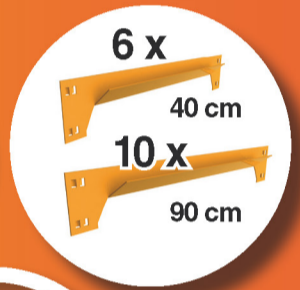

180 x 90 x 40 cm*

OREWORK®

MADE IN SPAIN

INSTRUCCIONES