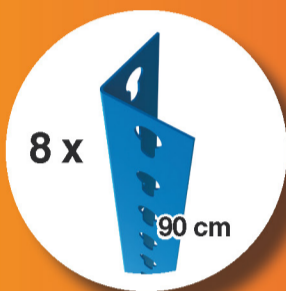

180 x 90 x 40 cm*

OREWORK®

MADE IN SPAIN

INSTRUCCIONES