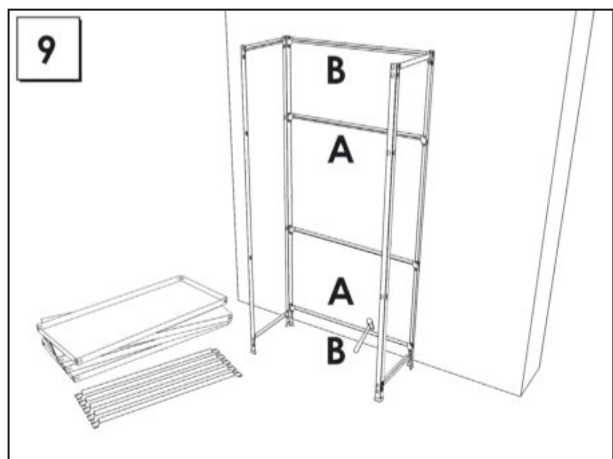

HOMECCLICK METAL

PLUS 4/300 160 x 100 x 30 cm.

Colour

www.simonrack.com

MADE IN SPAIN

INSTRUCTIONS

SIMONCLASSIC

SIMONCLICK