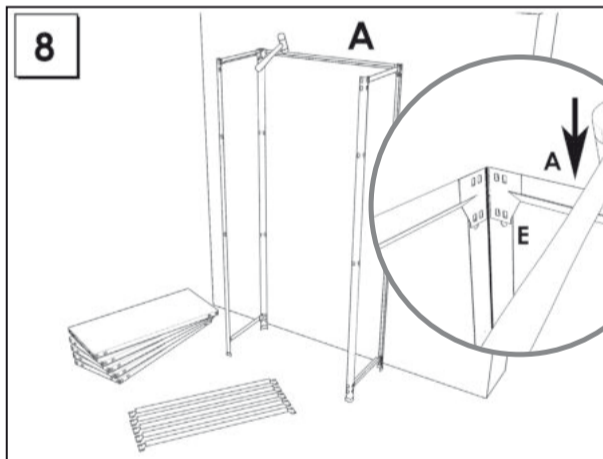

HOMECCLICK METAL

PLUS 4/300 160 x 100 x 30 cm.

Colour

www.simonrack.com

MADE IN SPAIN

INSTRUCTIONS

SIMONCLASSIC

SIMONCLICK