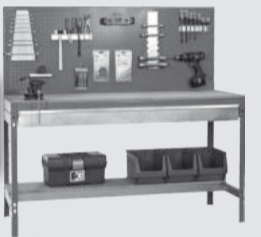

BANCOS DE TRABAJO