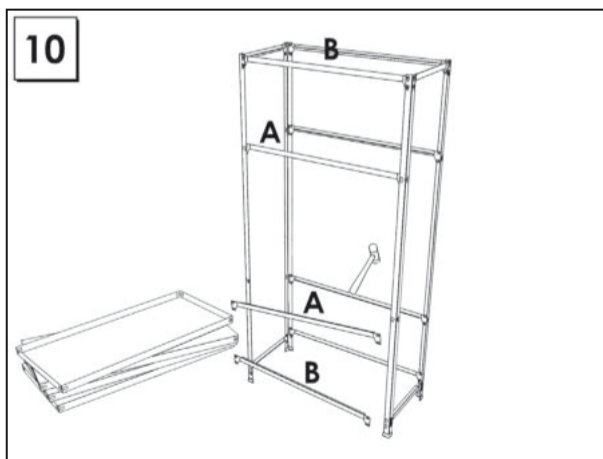

HOMECCLICK METAL

PLUS 4/300 160 x 100 x 30 cm.

Colour

www.simonrack.com

MADE IN SPAIN

INSTRUCTIONS

SIMONCLASSIC

SIMONCLICK