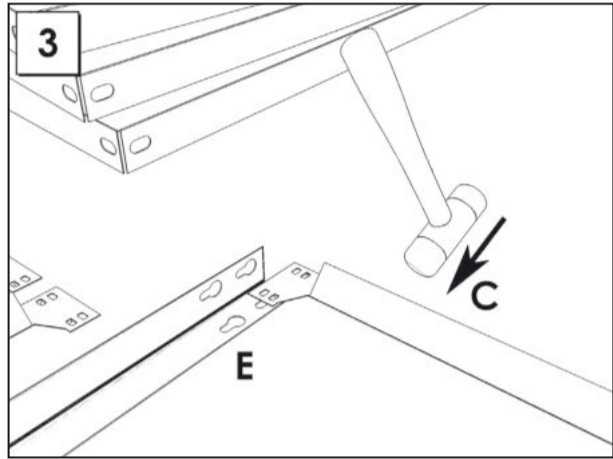

HOMECCLICK METAL

PLUS 4/300 160 x 100 x 30 cm.

Colour

www.simonrack.com

MADE IN SPAIN

INSTRUCTIONS

SIMONCLASSIC

SIMONCLICK