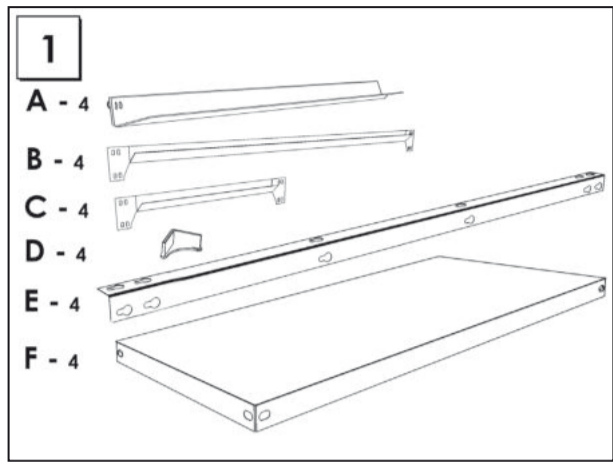

HOMECCLICK METAL

PLUS 4/300 160 x 100 x 30 cm.

Colour

www.simonrack.com

MADE IN SPAIN

INSTRUCTIONS

SIMONCLASSIC

SIMONCLICK