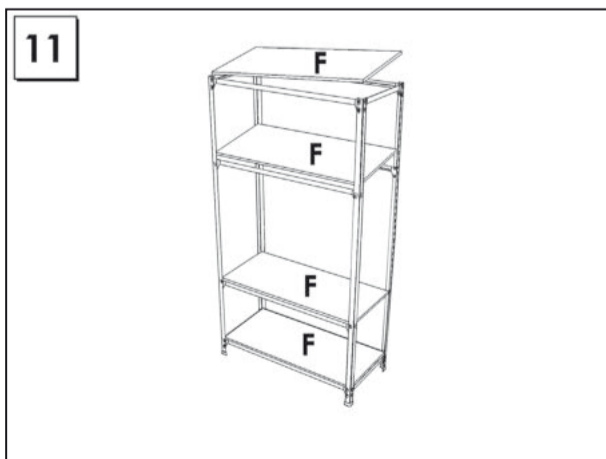

HOMECCLICK METAL

PLUS 4/300 160 x 100 x 30 cm.

Colour

www.simonrack.com

MADE IN SPAIN

INSTRUCTIONS

SIMONCLASSIC

SIMONCLICK