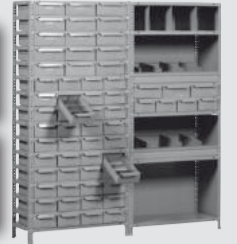

HOMECCLICK METAL

PLUS 4/300 160 x 100 x 30 cm.

Colour

www.simonrack.com

MADE IN SPAIN

INSTRUCTIONS

SIMONCLASSIC

SIMONCLICK