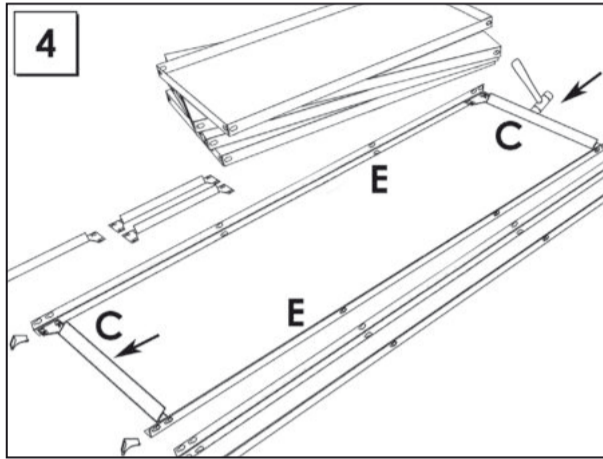

HOMECCLICK METAL

PLUS 4/300 160 x 100 x 30 cm.

Colour

www.simonrack.com

MADE IN SPAIN

INSTRUCTIONS

SIMONCLASSIC

SIMONCLICK