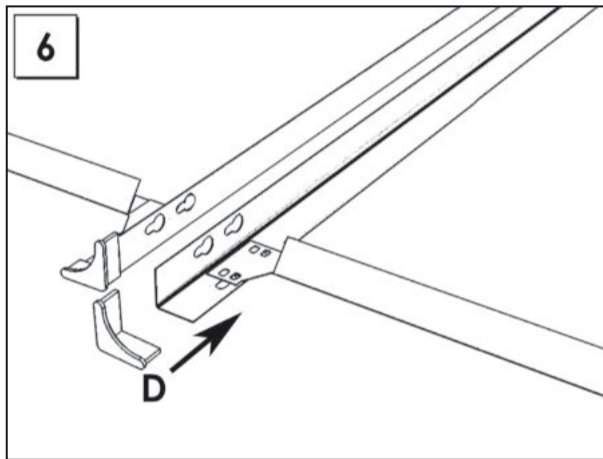

HOMECCLICK METAL

PLUS 4/300 160 x 100 x 30 cm.

Colour

www.simonrack.com

MADE IN SPAIN

INSTRUCTIONS

SIMONCLASSIC

SIMONCLICK