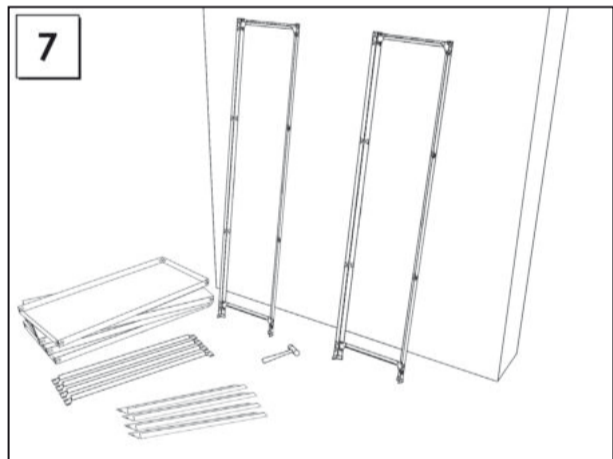

HOMECCLICK METAL

PLUS 4/300 160 x 100 x 30 cm.

Colour

www.simonrack.com

MADE IN SPAIN

INSTRUCTIONS

SIMONCLASSIC

SIMONCLICK