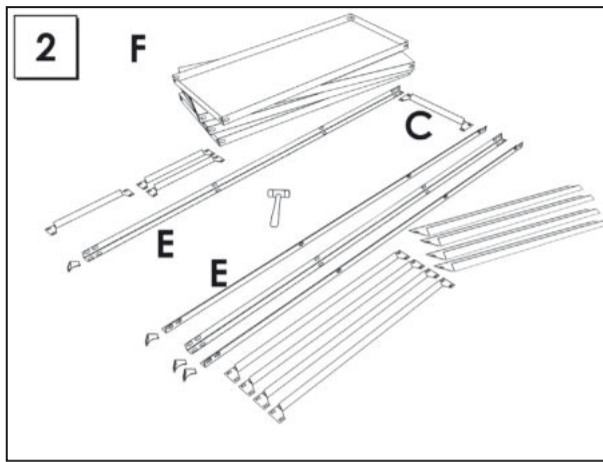

HOMECCLICK METAL

PLUS 4/300 160 x 100 x 30 cm.

Colour

www.simonrack.com

MADE IN SPAIN

INSTRUCTIONS

SIMONCLASSIC

SIMONCLICK