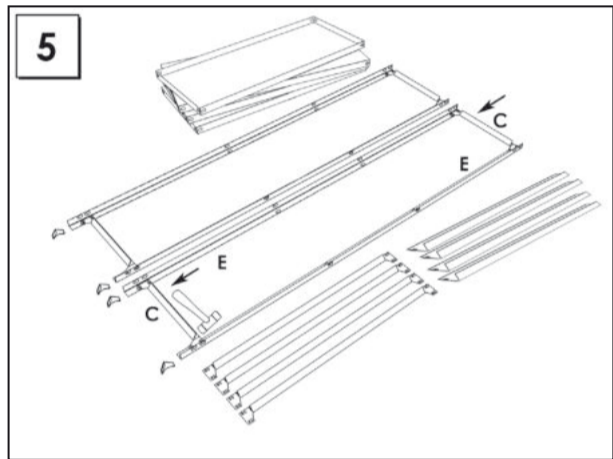

HOMECCLICK METAL

PLUS 4/300 160 x 100 x 30 cm.

Colour

www.simonrack.com

MADE IN SPAIN

INSTRUCTIONS

SIMONCLASSIC

SIMONCLICK