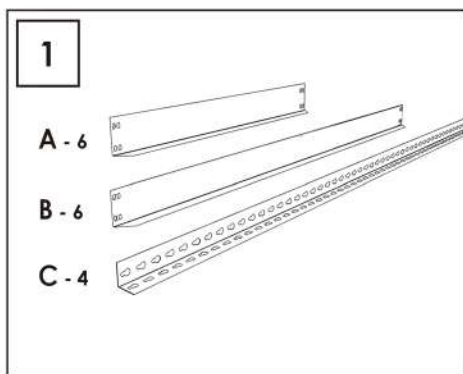

On-line instructions: www.instructionsrack.com/simontaller

www.simonrack.com • www.simonrack.com • www.simonrack.com • www.simonrack.com