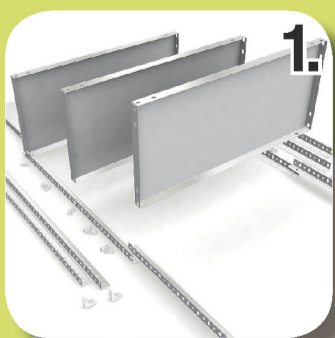

200x100x40cm*

OREWORK®

MADE IN SPAIN

*MEDIDAS EN USO: 2003 x 1014 x 414 mm

INSTRUCCIONES