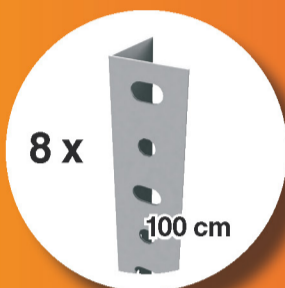

200x100x40cm*

OREWORK®

MADE IN SPAIN

*MEDIDAS EN USO: 2003 x 1014 x 414 mm

INSTRUCCIONES