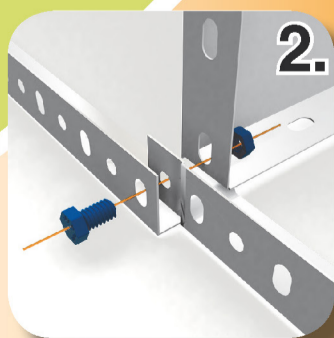

200x100x40cm*

OREWORK®

MADE IN SPAIN

*MEDIDAS EN USO: 2003 x 1014 x 414 mm

INSTRUCCIONES