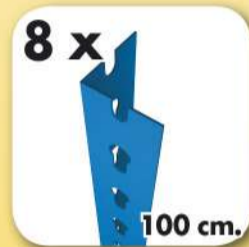

200 x 120 x 45 cm.

BRICOFORTE 1204-5 Metal

On-line instructions: www.instructionsrack.com/simontaller

www.simonrack.com

www.simonrack.com

MADE IN SPAIN

INSTRUCTIONS