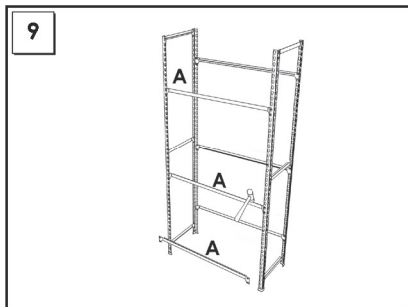

www.simonrack.com • www.simonrack.com • www.simonrack.com • www.simonrack.com

SIMONCLASSIC	SIMONCLICK	SIMONTALLER	SIMONAUTO
SIMONWORK	SIMONLOCKER	SIMONOFFICE	SIMONHOME
SIMONGARDEN	SIMONTITAN	SIMONINOX	SIMONINDUSTRIAL

ALTILLOS Y PASILLOS
ELEVADOS • PLATFORMS
AND MEZZANINES •
LAGERBUHLEN • PLATES-
FORMES ET MEZZANINES