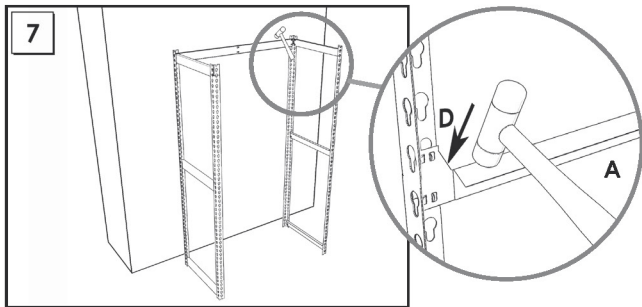

www.simonrack.com • www.simonrack.com • www.simonrack.com • www.simonrack.com

SIMONCLASSIC	SIMONCLICK	SIMONTALLER	SIMONAUTO
SIMONWORK	SIMONLOCKER	SIMONOFFICE	SIMONHOME
SIMONGARDEN	SIMONTITAN	SIMONINOX	SIMONINDUSTRIAL

ALTILLOS Y PASILLOS
ELEVADOS • PLATFORMS
AND MEZZANINES •
LAGERBUHLEN • PLATES-
FORMES ET MEZZANINES