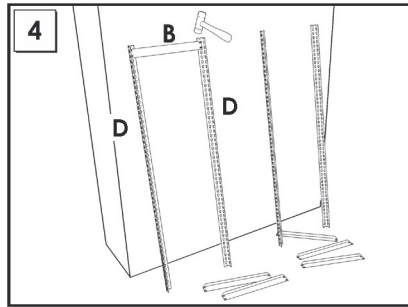

www.simonrack.com • www.simonrack.com • www.simonrack.com • www.simonrack.com

SIMONCLASSIC	SIMONCLICK	SIMONTALLER	SIMONAUTO
SIMONWORK	SIMONLOCKER	SIMONOFFICE	SIMONHOME
SIMONGARDEN	SIMONTITAN	SIMONINOX	SIMONINDUSTRIAL

ALTILLOS Y PASILLOS
ELEVADOS • PLATFORMS
AND MEZZANINES •
LAGERBUHLEN • PLATES-
FORMES ET MEZZANINES