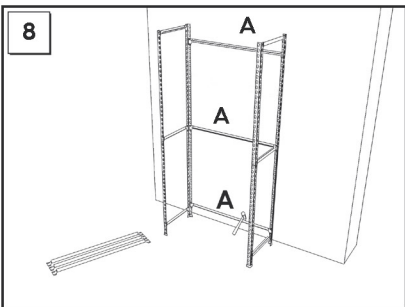

www.simonrack.com • www.simonrack.com • www.simonrack.com • www.simonrack.com

SIMONCLASSIC	SIMONCLICK	SIMONTALLER	SIMONAUTO
SIMONWORK	SIMONLOCKER	SIMONOFFICE	SIMONHOME
SIMONGARDEN	SIMONTITAN	SIMONINOX	SIMONINDUSTRIAL

ALTILLOS Y PASILLOS
ELEVADOS • PLATFORMS
AND MEZZANINES •
LAGERBUHLEN • PLATES-
FORMES ET MEZZANINES