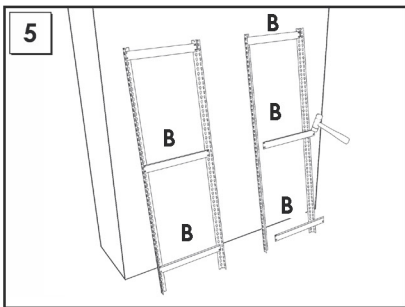

www.simonrack.com • www.simonrack.com • www.simonrack.com • www.simonrack.com

SIMONCLASSIC	SIMONCLICK	SIMONTALLER	SIMONAUTO
SIMONWORK	SIMONLOCKER	SIMONOFFICE	SIMONHOME
SIMONGARDEN	SIMONTITAN	SIMONINOX	SIMONINDUSTRIAL

ALTILLOS Y PASILLOS
ELEVADOS • PLATFORMS
AND MEZZANINES •
LAGERBUHLEN • PLATES-
FORMES ET MEZZANINES