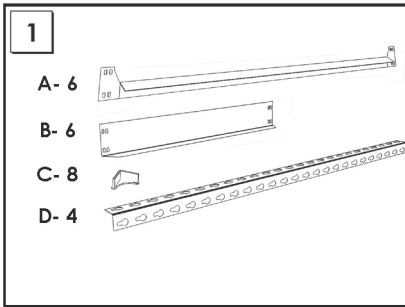

www.simonrack.com • www.simonrack.com • www.simonrack.com • www.simonrack.com

SIMONCLASSIC	SIMONCLICK	SIMONTALLER	SIMONAUTO
SIMONWORK	SIMONLOCKER	SIMONOFFICE	SIMONHOME
SIMONGARDEN	SIMONTITAN	SIMONINOX	SIMONINDUSTRIAL

ALTILLOS Y PASILLOS
ELEVADOS • PLATFORMS
AND MEZZANINES •
LAGERBUHLEN • PLATES-
FORMES ET MEZZANINES