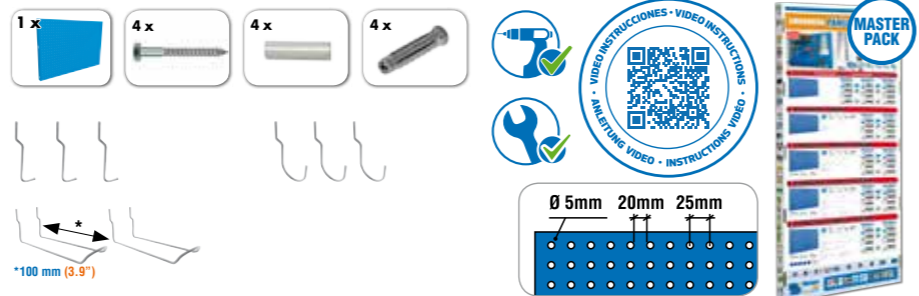

SIMONWORK PANELCLICK + 8 HOOK	Model Dim. inch (HxWxD)	Structure Color	EAN-13	Nick #	lb (kg) Unit	Master Pack MOQ	Unit Packing	Truck Container 20' and 40'
	SIMONWORK PANELCLICK 1200x600 + 8 HOOK 47.2" x 23.6" (1200 x 600 mm)	Blue	8435104918449	18449	24.3 lb (11,03 kg)	16	2640 Truck 880 Container 2000 Container	

MORE MEASURES AND COLORS AVAILABLE

Storage bins

Description - Dim. mm (inch)	EAN Code	€/Unit	Unit Pack.
Blister 5 gavetas / storage bins 52 x 100 x 95 mm (2.1" x 3.9" x 3.7")	8435104927052	15,88 €	1
Blister 5 gavetas / storage bins 80 x 100 x 170 mm (3.2" x 3.9" x 6.7")	8435104927069	28,27 €	1

Hooks

Description	EAN Code	€/Unit	Unit Pack.
K BOLSA 8 ganchos/hooks dobles	8435104949337	10,90 €	1
L BOLSA 10 ganchos/hooks simples	8435104949344	5,93 €	1
M BOLSA 2 ganchos/hooks SIMONCLICK	8425437139475	3,22 €	1