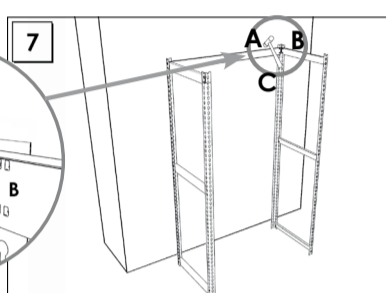

On-line instructions: www.simonrack.com/instructions LOGIN: 196003

www.simonrack.com • www.simonrack.com • www.simonrack.com • www.simonrack.com

SIMONCLASSIC

SIMONCLICK

OFFICLICK

SIMONFORTE

SIMONCROMO

SIMONINOX

SIMONTITÁN

SIMONPALET

SIMONLEVER