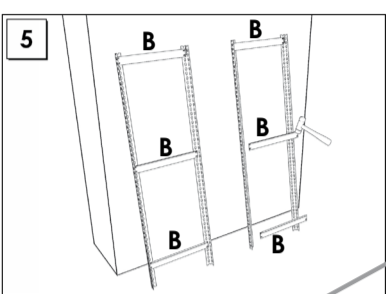

On-line instructions: www.simonrack.com/instructions LOGIN: 196003

www.simonrack.com • www.simonrack.com • www.simonrack.com • www.simonrack.com

SIMONCLASSIC

SIMONCLICK

OFFICLICK

SIMONFORTE

SIMONCROMO

SIMONINOX

SIMONTITÁN

SIMONPALET

SIMONLEVER