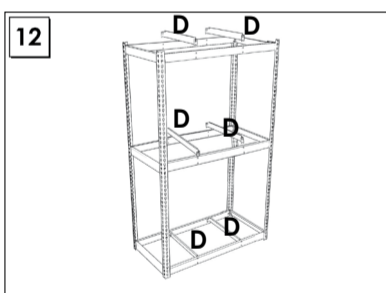

On-line instructions: www.simonrack.com/instructions LOGIN: 196003

www.simonrack.com • www.simonrack.com • www.simonrack.com • www.simonrack.com

SIMONCLASSIC

SIMONCLICK

OFFICLICK

SIMONFORTE

SIMONCROMO

SIMONINOX

SIMONTITÁN

SIMONPALET

SIMONLEVER