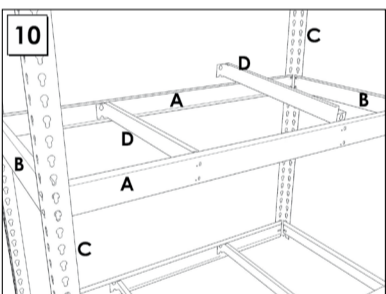

On-line instructions: www.simonrack.com/instructions LOGIN: 196003

www.simonrack.com • www.simonrack.com • www.simonrack.com • www.simonrack.com

SIMONCLASSIC

SIMONCLICK

OFFICLICK

SIMONFORTE

SIMONCROMO

SIMONINOX

SIMONTITÁN

SIMONPALET

SIMONLEVER