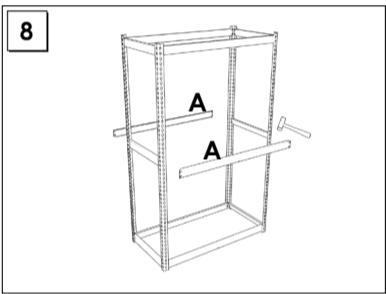

On-line instructions: www.simonrack.com/instructions LOGIN: 196003

www.simonrack.com • www.simonrack.com • www.simonrack.com • www.simonrack.com

SIMONCLASSIC

SIMONCLICK

OFFICLICK

SIMONFORTE

SIMONCROMO

SIMONINOX

SIMONTITÁN

SIMONPALET

SIMONLEVER