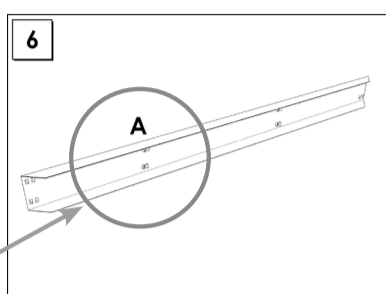

On-line instructions: www.simonrack.com/instructions LOGIN: 196003

www.simonrack.com • www.simonrack.com • www.simonrack.com • www.simonrack.com

SIMONCLASSIC

SIMONCLICK

OFFICLICK

SIMONFORTE

SIMONCROMO

SIMONINOX

SIMONTITÁN

SIMONPALET

SIMONLEVER