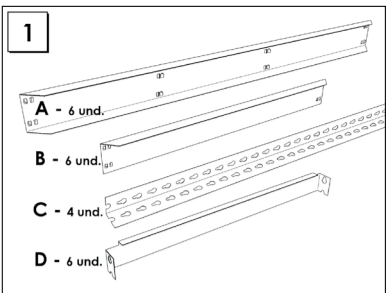

On-line instructions: www.simonrack.com/instructions LOGIN: 196003

www.simonrack.com • www.simonrack.com • www.simonrack.com • www.simonrack.com

SIMONCLASSIC

SIMONCLICK

OFFICLICK

SIMONFORTE

SIMONCROMO

SIMONINOX

SIMONTITÁN

SIMONPALET

SIMONLEVER