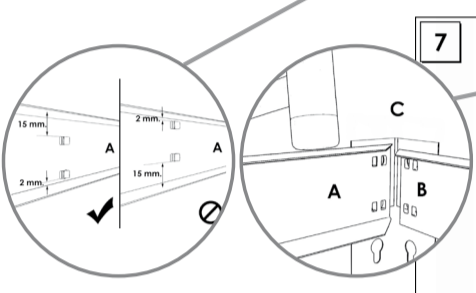

On-line instructions: www.simonrack.com/instructions LOGIN: 196003

www.simonrack.com • www.simonrack.com • www.simonrack.com • www.simonrack.com