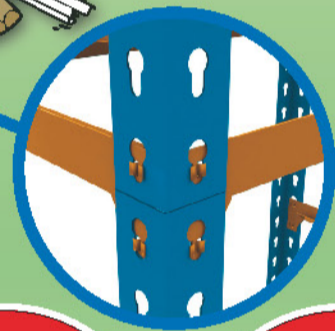

200 x 110 x 50 cm.

SIMONCLICK
SUPERPLUS 5/500

On-line instructions: www.instructionsrack.com/simonclick

www.simonrack.com

MADE IN SPAIN

INSTRUCTIONS