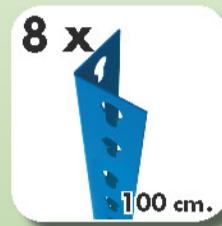

200 x 110 x 50 cm.

SIMONCLICK
SUPERPLUS 5/500

On-line instructions: www.instructionsrack.com/simonclick

www.simonrack.com

MADE IN SPAIN

INSTRUCTIONS