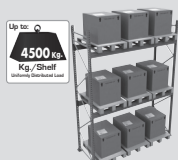

SIMONPALET