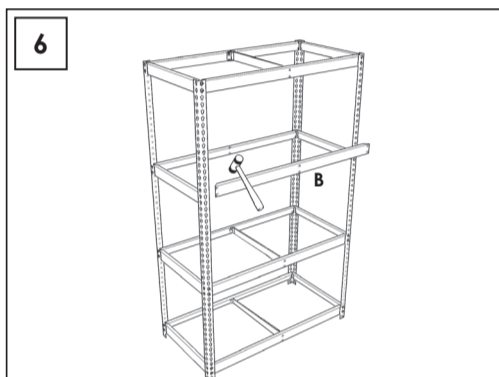

Additional Shelf

150 x 60 cm.

NOT INCLUDED:

5 min.

On-line instructions: www.instructionsrack.com/simontaller

MADE IN SPAIN

Management System
ISO 9001:2008
www.siv.com
P. 91094028

On-line instructions: www.instructionsrack.com/simontaller