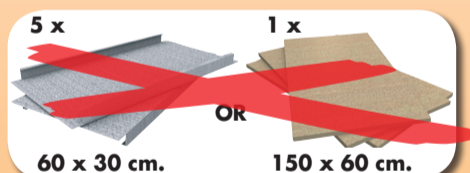

NOT INCLUDED: