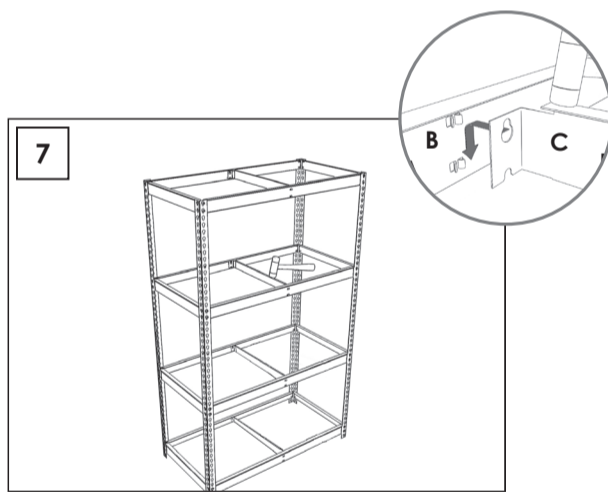

Additional Shelf

150 x 60 cm.

NOT INCLUDED:

5 min.

On-line instructions: www.instructionsrack.com/simontaller

MADE IN SPAIN

Management System
ISO 9001:2008
www.siv.com
P. 91094028

On-line instructions: www.instructionsrack.com/simontaller