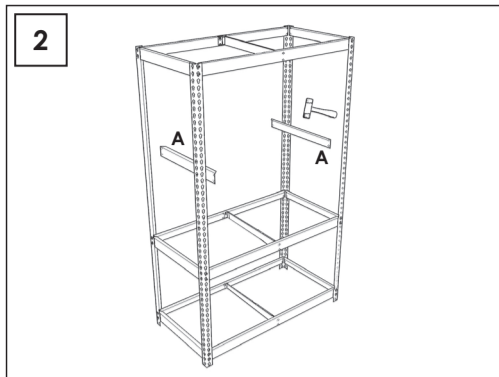

Additional Shelf

150 x 60 cm.

NOT INCLUDED:

5 min.

On-line instructions: www.instructionsrack.com/simontaller

MADE IN SPAIN

Management System
ISO 9001:2008
www.siv.com
P. 91094028

On-line instructions: www.instructionsrack.com/simontaller