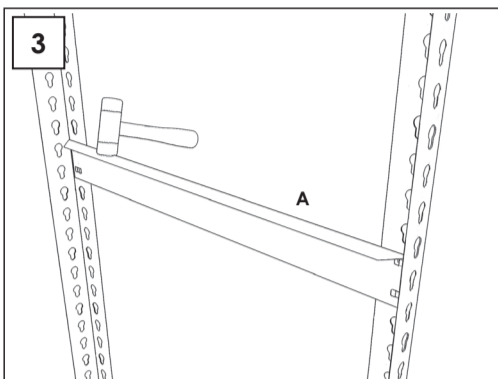

Additional Shelf

150 x 60 cm.

NOT INCLUDED:

5 min.

On-line instructions: www.instructionsrack.com/simontaller

MADE IN SPAIN

Management System
ISO 9001:2008
www.siv.com
P. 91094028

On-line instructions: www.instructionsrack.com/simontaller