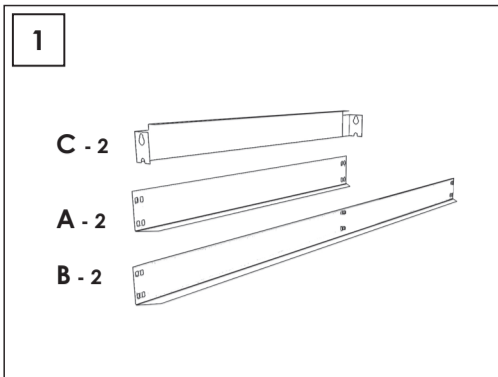

Additional Shelf

150 x 60 cm.

NOT INCLUDED:

5 min.

On-line instructions: www.instructionsrack.com/simontaller

MADE IN SPAIN

Management System
ISO 9001:2008
www.siv.com
P. 91094028

On-line instructions: www.instructionsrack.com/simontaller