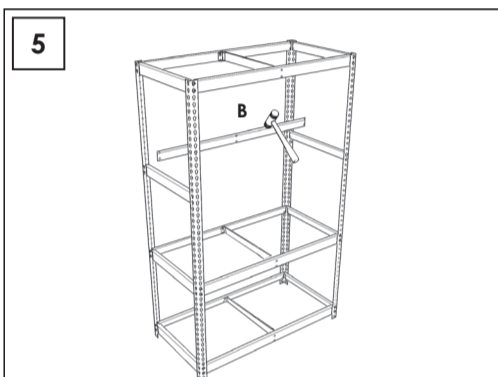

Additional Shelf

150 x 60 cm.

NOT INCLUDED:

5 min.

On-line instructions: www.instructionsrack.com/simontaller

MADE IN SPAIN

Management System
ISO 9001:2008
www.siv.com
P. 91094028

On-line instructions: www.instructionsrack.com/simontaller