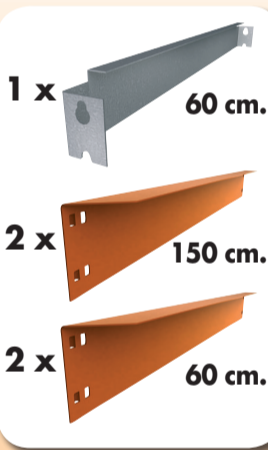

Additional Shelf

150 x 60 cm.