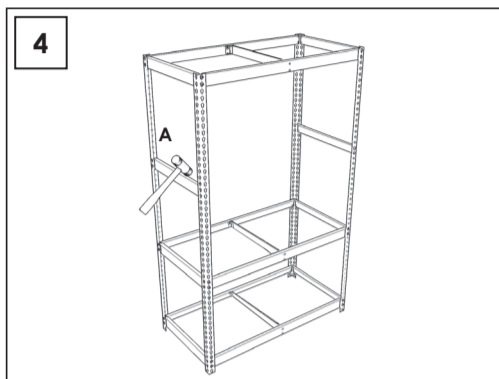

Additional Shelf

150 x 60 cm.

NOT INCLUDED:

5 min.

On-line instructions: www.instructionsrack.com/simontaller

MADE IN SPAIN

Management System
ISO 9001:2008
www.siv.com
P. 91094028

On-line instructions: www.instructionsrack.com/simontaller