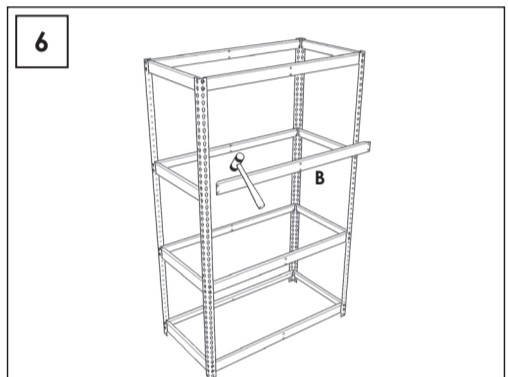

On-line instructions: www.instructionsrack.com/simontaller

www.simonrack.com • www.simonrack.com • www.simonrack.com • www.simonrack.com