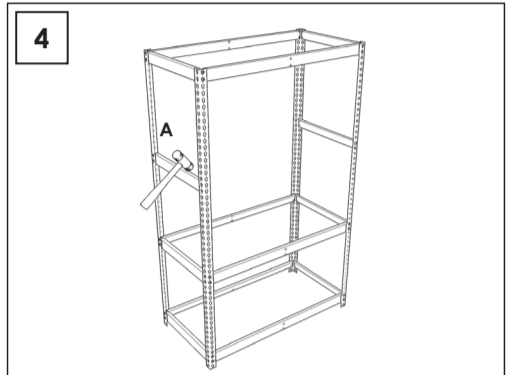

On-line instructions: www.instructionsrack.com/simontaller

www.simonrack.com • www.simonrack.com • www.simonrack.com • www.simonrack.com