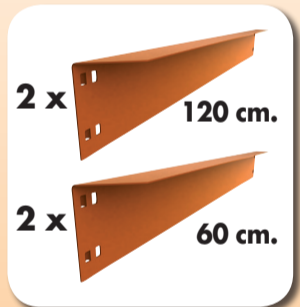

ECOFORTE EA 1206

Additional Shelf

120 x 60 cm.

NOT INCLUDED:

5 min.

On-line instructions: www.instructionsrack.com/simontaller

VIDEO INSTRUCTIONS

MADE IN SPAIN