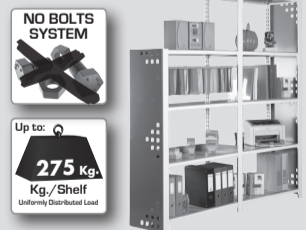

On-line instructions: www.instructionsrack.com/simontaller

www.simonrack.com • www.simonrack.com • www.simonrack.com • www.simonrack.com

SIMONCLASSIC

SIMONCLICK

OFFCLICK

SIMONTALLER

BANCOS DE TRABAJO

ALTILLOS Y PASILLOS ELEVADOS

SIMONHOME

TAQUILLAS

SIMONINOX

SIMONTITÁN

SIMONPALET

SIMONLEVER