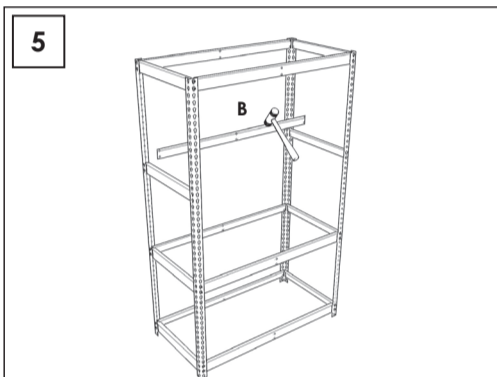

On-line instructions: www.instructionsrack.com/simontaller

www.simonrack.com • www.simonrack.com • www.simonrack.com • www.simonrack.com