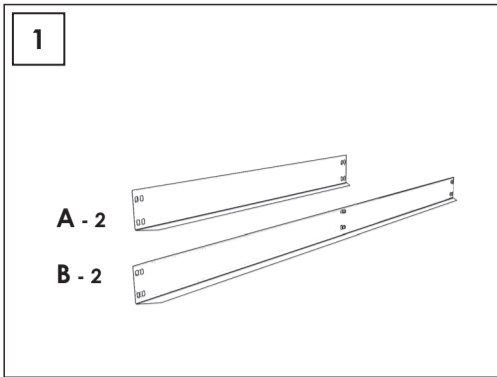

On-line instructions: www.instructionsrack.com/simontaller

www.simonrack.com • www.simonrack.com • www.simonrack.com • www.simonrack.com