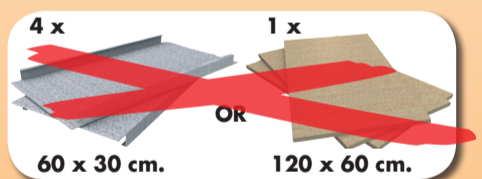

ECOFORTE EA 1206

Additional Shelf

120 x 60 cm.

NOT INCLUDED:

5 min.

On-line instructions: www.instructionsrack.com/simontaller

VIDEO INSTRUCTIONS

MADE IN SPAIN