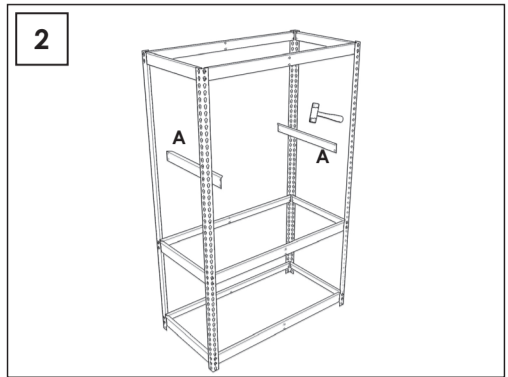

On-line instructions: www.instructionsrack.com/simontaller

www.simonrack.com • www.simonrack.com • www.simonrack.com • www.simonrack.com