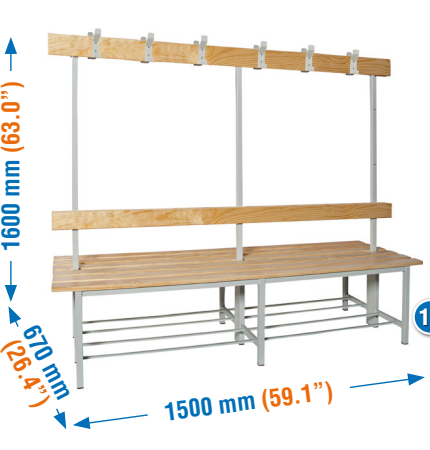

MODEL	HxWxD mm (inch)	Kg/Unit (lb/Unit)	PHOTO	EAN Code	€/Unit
SIMONLOCKER DISM. SINGLE BENCH SR 4/1000	PACK. 3 1600 x 1000 x 350 (63.0"x39.4"x13.8")	17,00 (37.5)	6	8435104937082	333,00 €
SIMONLOCKER DISM. SINGLE BENCH SR 6/1500	PACK. 3 1600 x 1500 x 350 (63.0"x59.1"x13.8")	22,10 (48.5)	8	8435104937099	407,00 €
SIMONLOCKER DISM. SINGLE BENCH CR 4/1000	PACK. 3 1800 x 1000 x 350 (70.9"x39.4"x13.8")	20,10 (44.1)	7	8435104937112	453,77 €
SIMONLOCKER DISM. SINGLE BENCH CR 6/1500	PACK. 3 1800 x 1500 x 350 (70.9"x59.1"x13.8")	27,00 (59.5)	9	8435104937129	568,47 €