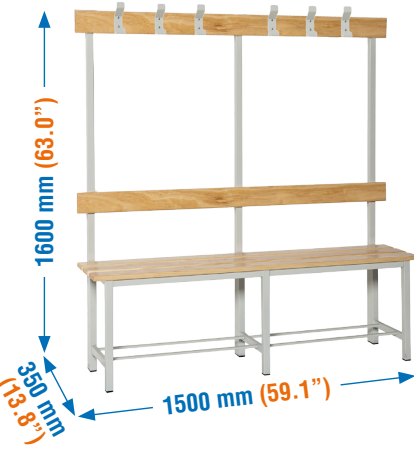

BANCO DE VESTUARIO DESMONTADO SINGLE / CHANGING ROOM BENCH UNASSEMBLED SINGLE / UMKLEIDE-SITZBANK UNMONTIERT SINGLE / BANC VESTIAIRE DÉMONTÉ SINGLE / BANCO DE VESTUÁRIO DESMONTADO SINGLE

MODEL	HxWxD mm (inch)	Kg/Unit (lb/Unit)	PHOTO	EAN Code	€/Unit
SIMONLOCKER DISM. SINGLE BENCH SR 4/1000	PACK. 3 1600 x 1000 x 350 (63.0"x39.4"x13.8")	17,00 (37.5)	6	8435104937082	333,00 €
SIMONLOCKER DISM. SINGLE BENCH SR 6/1500	PACK. 3 1600 x 1500 x 350 (63.0"x59.1"x13.8")	22,10 (48.5)	8	8435104937099	407,00 €
SIMONLOCKER DISM. SINGLE BENCH CR 4/1000	PACK. 3 1800 x 1000 x 350 (70.9"x39.4"x13.8")	20,10 (44.1)	7	8435104937112	453,77 €
SIMONLOCKER DISM. SINGLE BENCH CR 6/1500	PACK. 3 1800 x 1500 x 350 (70.9"x59.1"x13.8")	27,00 (59.5)	9	8435104937129	568,47 €