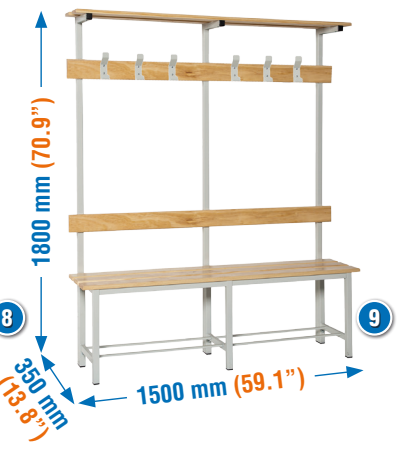

BANCO DE VESTUARIO DESMONTADO SINGLE / CHANGING ROOM BENCH UNASSEMBLED SINGLE / UMKLEIDE-SITZBANK UNMONTIERT SINGLE / BANC VESTIAIRE DÉMONTÉ SINGLE / BANCO DE VESTUÁRIO DESMONTADO SINGLE

MODEL	HxWxD mm (inch)	Kg/Unit (lb/Unit)	PHOTO	EAN Code	€/Unit
SIMONLOCKER DISM. SINGLE BENCH SR 4/1000	PACK. 3 1600 x 1000 x 350 (63.0"x39.4"x13.8")	17,00 (37.5)	6	8435104937082	333,00 €
SIMONLOCKER DISM. SINGLE BENCH SR 6/1500	PACK. 3 1600 x 1500 x 350 (63.0"x59.1"x13.8")	22,10 (48.5)	8	8435104937099	407,00 €
SIMONLOCKER DISM. SINGLE BENCH CR 4/1000	PACK. 3 1800 x 1000 x 350 (70.9"x39.4"x13.8")	20,10 (44.1)	7	8435104937112	453,77 €
SIMONLOCKER DISM. SINGLE BENCH CR 6/1500	PACK. 3 1800 x 1500 x 350 (70.9"x59.1"x13.8")	27,00 (59.5)	9	8435104937129	568,47 €